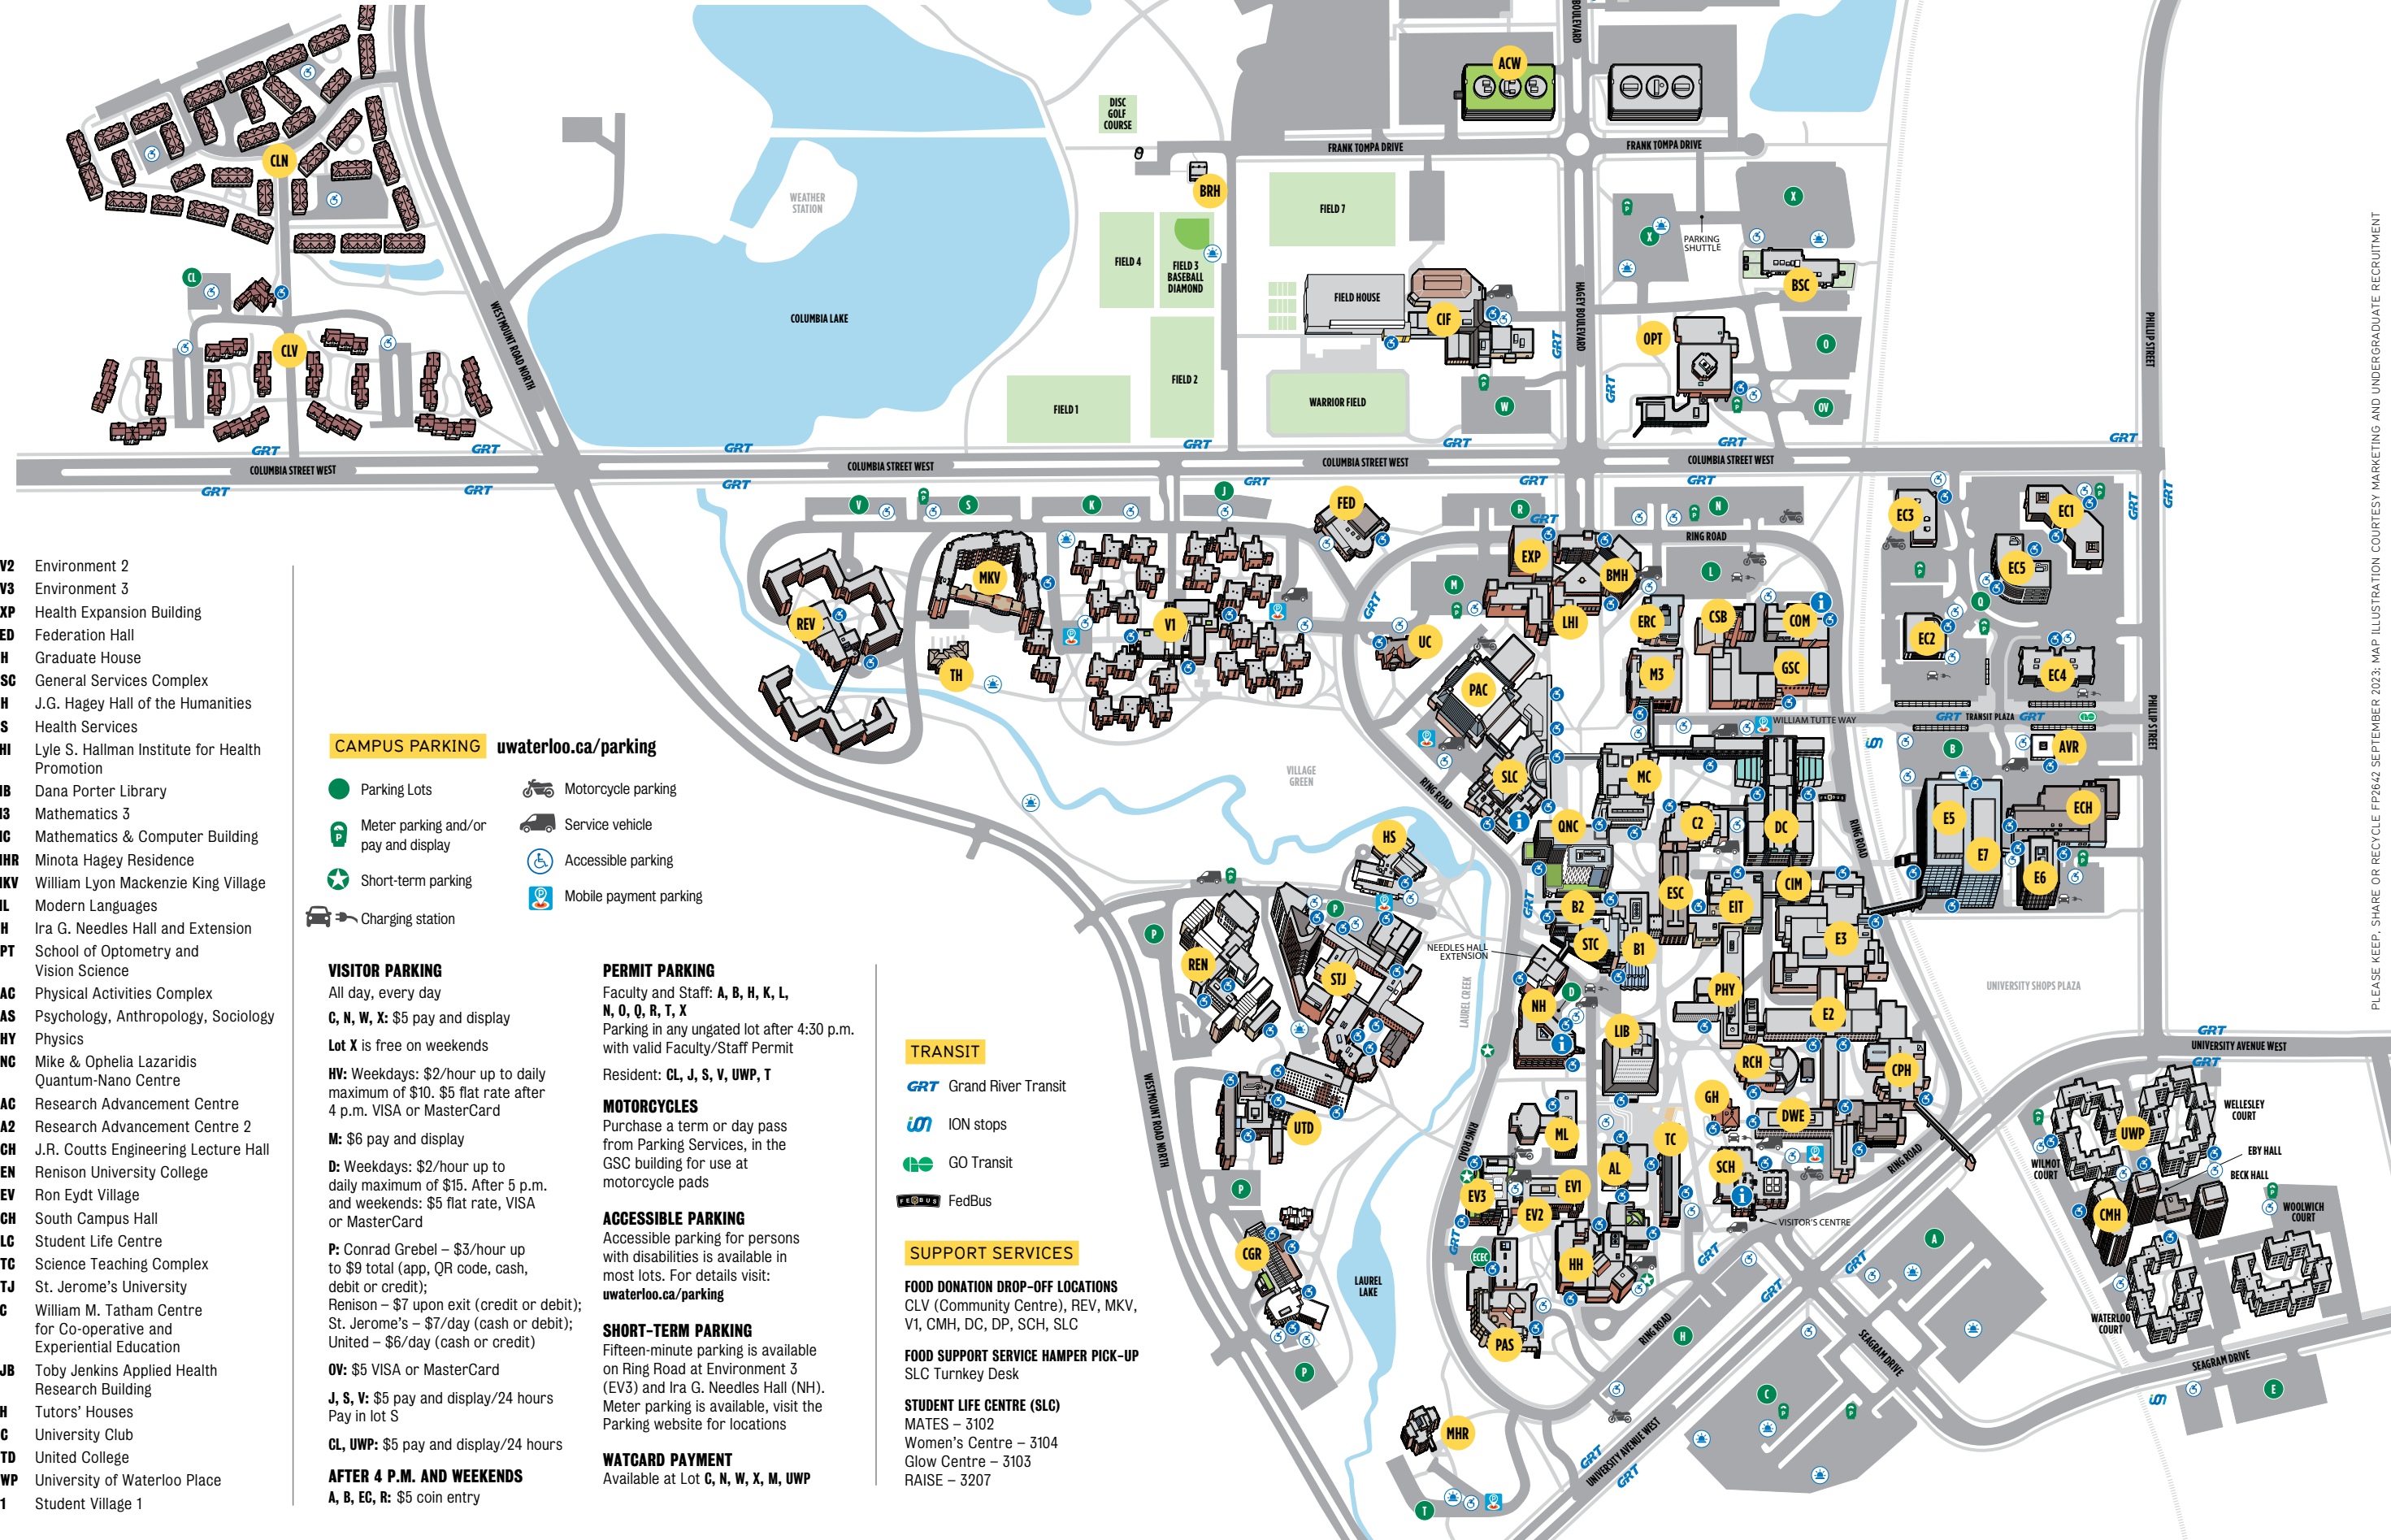

HH J.G. Hagey Hall of the Humanities

HS Health Services

LHI Lyle S. Hallman Institute for Health
Promotion

LIB Dana Porter Library

M3 Mathematics 3

MC Mathematics & Computer Building

MHR Minota Hagey Residence

MKV William Lyon Mackenzie King Village

ML Modern Languages

NH Ira G. Needles Hall and Extension

OPT School of Optometry and
Vision Science

PAC Physical Activities Complex

PAS Psychology, Anthropology, Sociology
Physics

PHY Physics

RAC Research Advancement Centre

RA2 Research Advancement Centre 2

RCH J.R. Coultts Engineering Lecture Hall

REN Renison University College

REV Ron Eydt Village

SCH South Campus Hall

SLC Student Life Centre

STC Science Teaching Complex

STJ St. Jerome's University

TJB Toby Jenkins Applied Health
Research Building

TH Tutors' Houses

UC University Club

UTD United College

UWP University of Waterloo Place

V1 Student Village 1

ACKNOWLEDGEMENT OF TRADITIONAL TERRITORY

The University of Waterloo acknowledges that much of our work takes place on the traditional territory of the Neutral, Anishinaabeg and Haudenosaunee peoples. Our main campus is situated on the Haldimand Tract, the land granted to the Six Nations that includes six miles on each side of the Grand River. Our active work toward reconciliation takes place across our campuses through research, learning, teaching, and community building, and is co-ordinated within our Office of Indigenous Relations.

CAMPUS PARKING uwaterloo.ca/parking

Parking Lots

Meter parking and/or
pay and display

Short-term parking

Charging station

Motorcycle parking

Service vehicle

Accessible parking

Mobile payment parking

VISITOR PARKING

All day, every day

C, N, W, X: $5 pay and display

Lot X is free on weekends

M: $6 pay and display

OV: $5 VISA or MasterCard

J, S, V: $5 pay and display/24 hours
Pay in lot S

CL, UWP: $5 pay and display/24 hours

AFTER 4 P.M. AND WEEKENDS

A, B, EC, R: $5 coin entry

PERMIT PARKING

Faculty and Staff: **A, B, H, K, L,**

N, O, Q, R, T, X

Resident: **CL, J, S, V, UWP, T**

MOTORCYCLES

ACCESSIBLE PARKING

SHORT-TERM PARKING

WATCARD PAYMENT

Available at Lot **C, N, W, X, M, UWP**

TRANSIT

Grand River Transit

ION stops

GO Transit

FedBus

SUPPORT SERVICES

FOOD DONATION DROP-OFF LOCATIONS

FOOD SUPPORT SERVICE HAMPER PICK-UP

SLC Turnkey Desk

STUDENT LIFE CENTRE (SLC)

MATES – 3102

Women's Centre – 3104

Glow Centre – 3103

RAISE – 3207