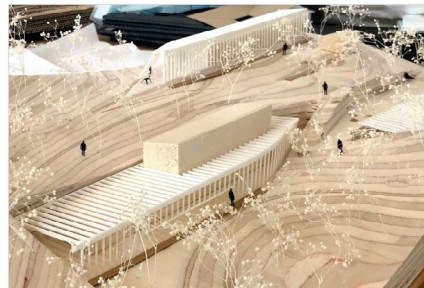

DIALOG established the Michael Evamy Scholarship Foundation to honour the memory of Michael Evamy, a partner instrumental in building its integrated practice from 1966 to 1993. The award provides financial assistance to the selected Canadian student attending a Canadian school of architecture in the second last year of study, in order to undertake a specific research project in a field of interest to them. The intent of the study is to enrich and advance the candidate's personal and professional experience and knowledge on a topic relevant to the practice of Architecture.

The value of the award is $5000. A secondary amount up to $3000 is available for project related expenses, including travel expenses, during the course of the investigation. At the end of their studies, the recipient visits all of DIALOG's Canadian studios to share their research findings with the local design communities.

The next call for submissions for the Michael Evamy Scholarship will be issued in January 2020.

[Images available for download here.](#) Please credit Julia Nakanishi.

DIALOG IS CHANGING THE CONVERSATION IN AN INCREASINGLY COMPLEX WORLD.

DIALOG is a fully integrated and multidisciplinary team of architects, engineers, interior designers, landscape architects, urban designers and planners. Our portfolio of work and influence spans across Canada and around the world. Working from five studios in Vancouver, Calgary, Edmonton, Toronto and San Francisco, our approach is one of open, innovative collaboration with our clients and each other to deliver outstanding solutions that make a lasting and positive contribution to our clients, their communities, and the environment.

dialogdesign.ca

[@DIALOG](https://twitter.com/DIALOG)

[@DIALOGdesign](https://www.instagram.com/DIALOGdesign)

**PLEASE DIRECT ANY
PRESS INQUIRIES TO:**

Gillian Thomson

Communications Specialist
DIALOG - Edmonton Studio
gthomson@dialogdesign.ca
780.917.4697