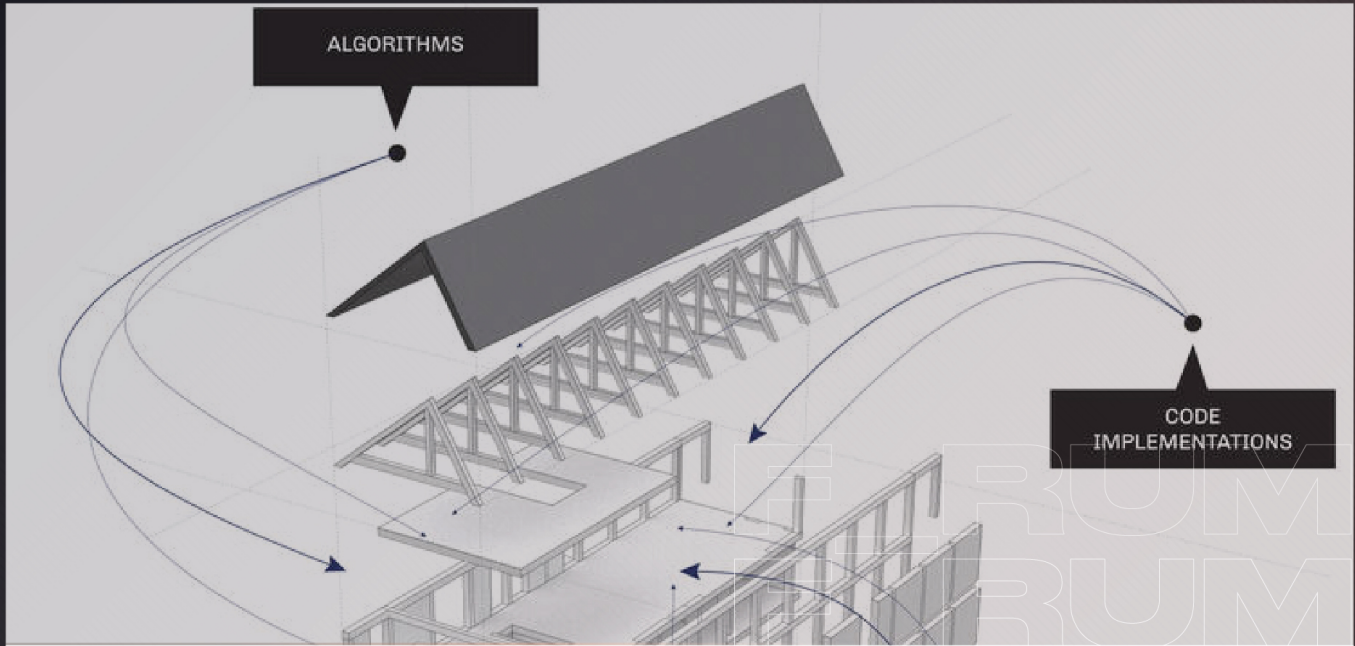

+++++

SOFT MATERIALS

++++

++