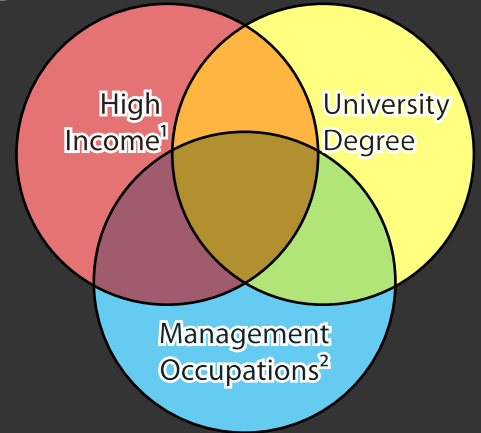

LEGEND

(Dissemination area average or percentage greater than metropolitan average)

- % with a university degree, and % in management occupations below metropolitan average; and income less than 1.5 times metropolitan average
- No Data - Outside census metropolitan area
- Data not available/Income data suppressed

¹ Income in DA is equal to or greater than 1.5 times the metropolitan average individual pre-tax income
² Management Occupations were defined according to the National Occupation Classification 2006 (NOC 2006) and include **Senior Management Occupations** (NOC A0) and **Specialist Managers** (NOC A1)