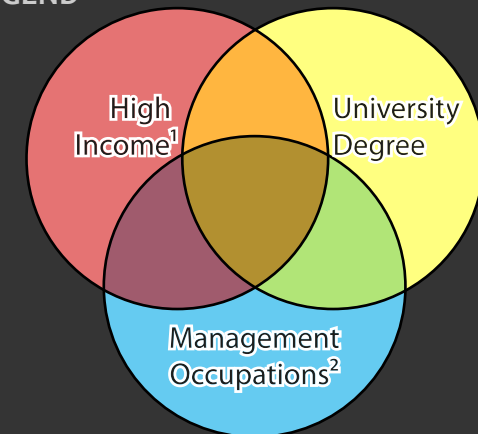

KITCHENER -WATERLOO Census Metropolitan Area

2006 Census Dissemination Area Data:
Statistics Canada

Atlas of Suburbanisms,
Global Suburbanisms Research Project

LEGEND

(Dissemination area average or percentage
greater than metropolitan average)

- % with a university degree, and % in management occupations below metropolitan average; and income less than 1.5 times metropolitan average
- No Data - Outside census metropolitan area
- Data not available/Income data suppressed

¹ Income in DA is equal to or greater than 1.5 times the metropolitan average individual pre-tax income
² Management Occupations were defined according to the National Occupation Classification 2006 (NOC 2006) and include Senior Management Occupations (NOC A0) and Specialist Managers (NOC A1)

0 10 20 Kilometres