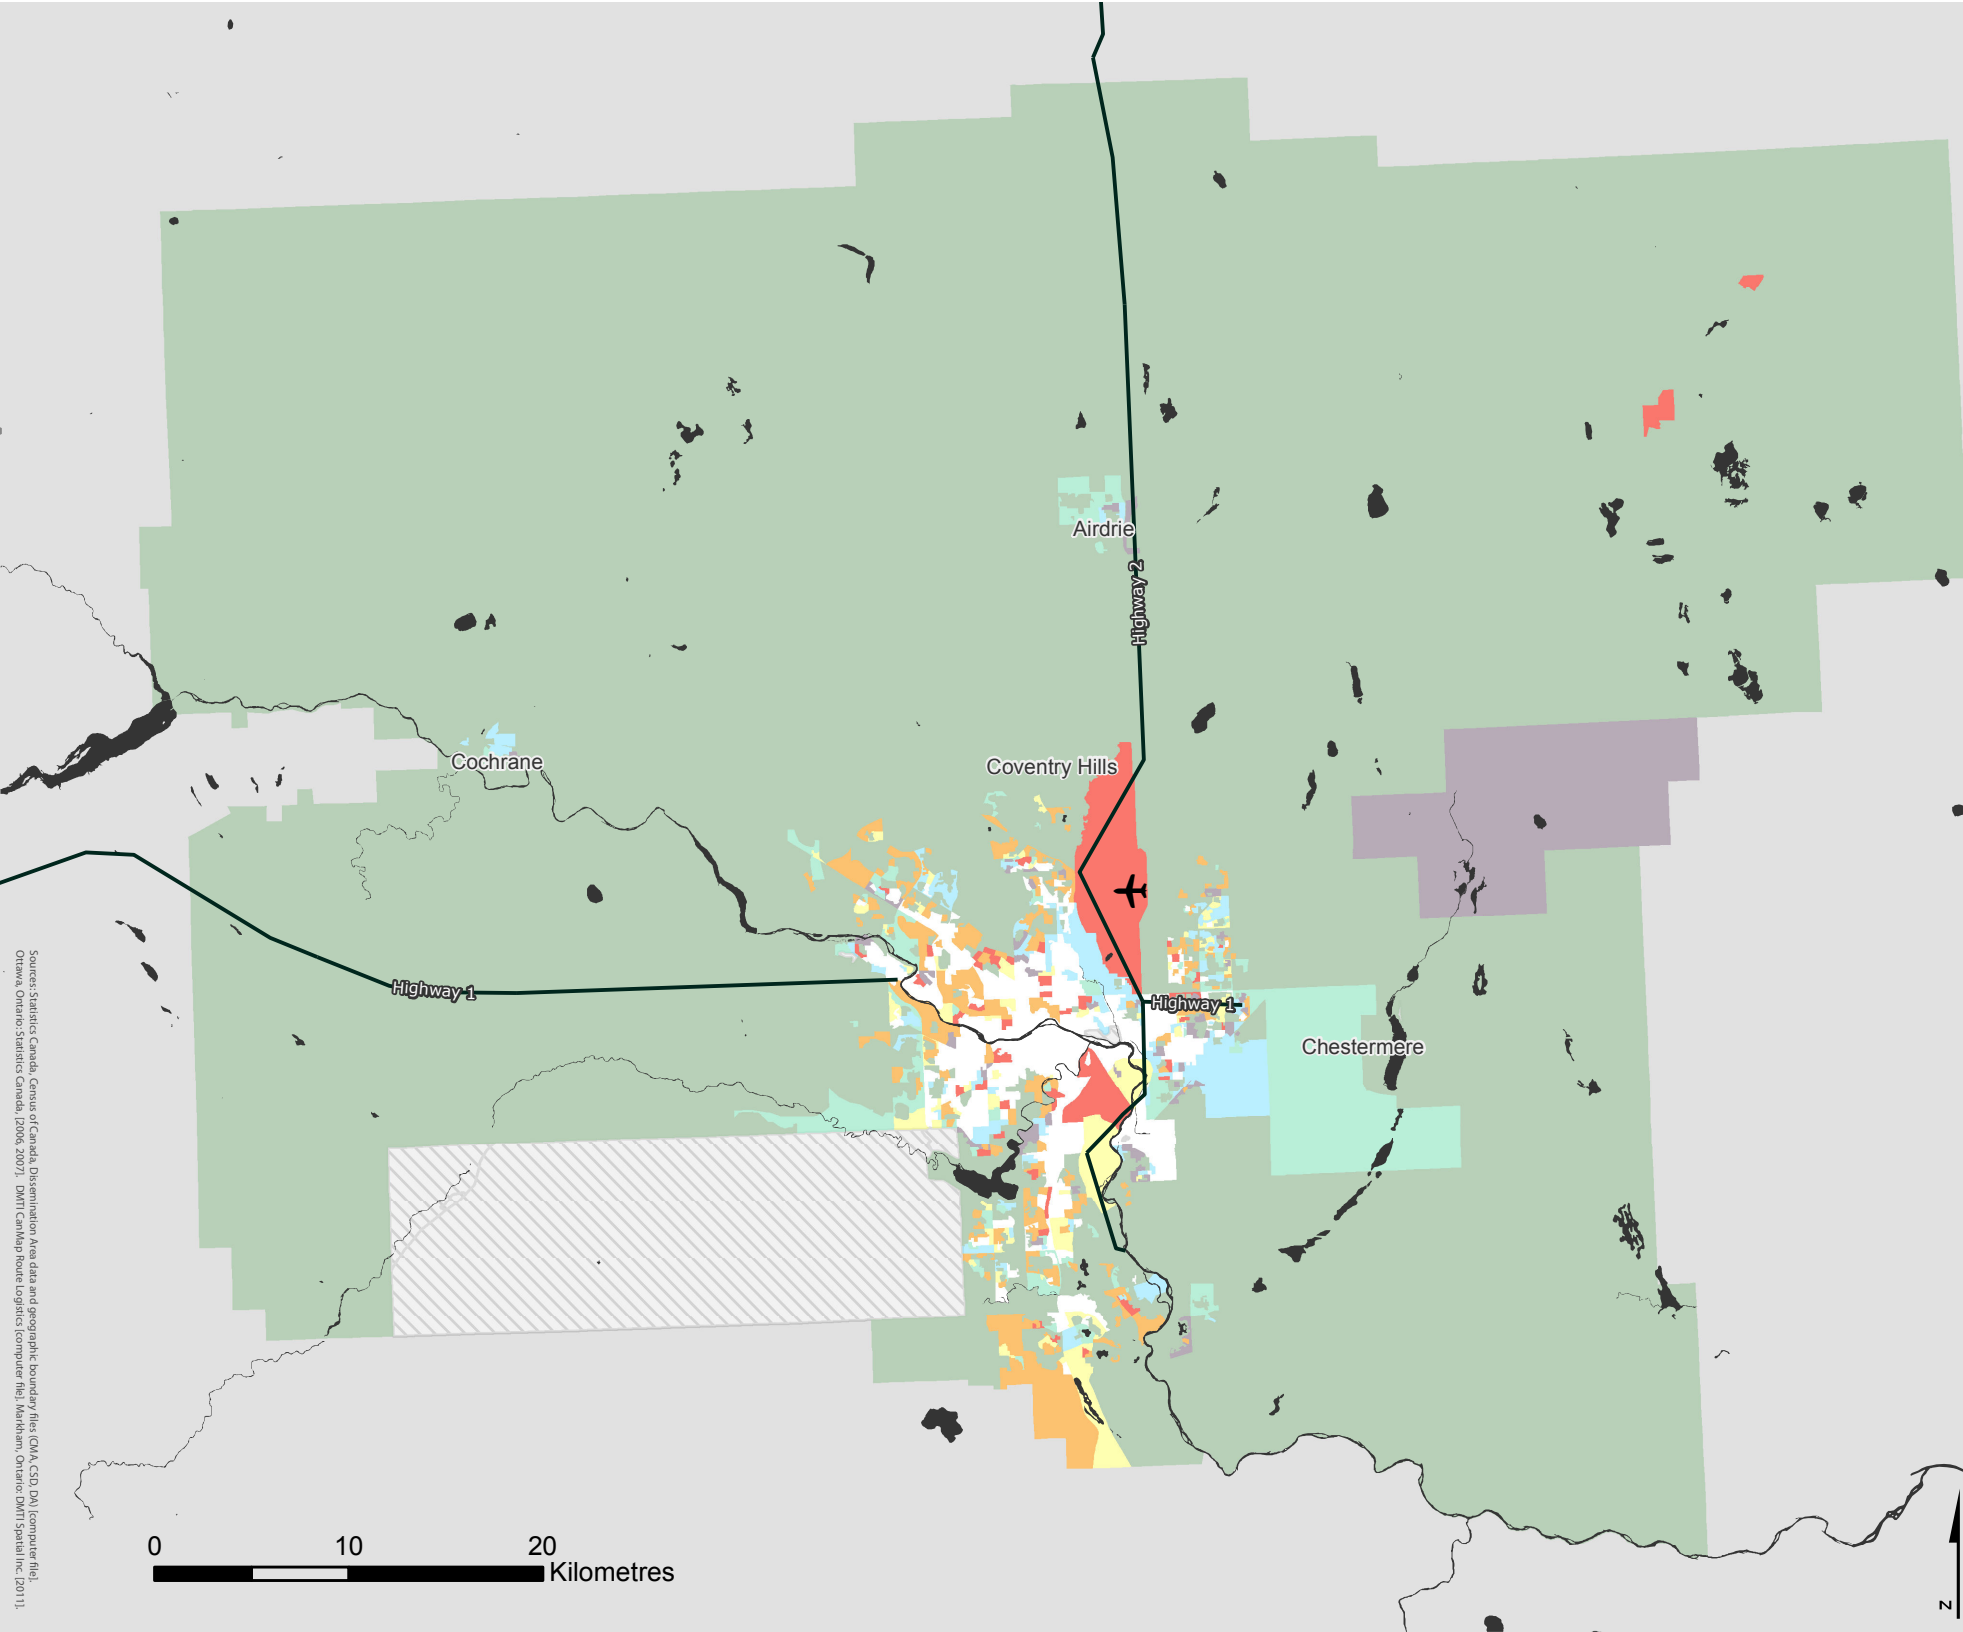

# CALGARY

Census Metropolitan Area

2006 Census Dissemination Area Data:  
Statistics Canada

Atlas of Suburbanisms,  
Global Suburbanisms Research Project

## LEGEND

(percentage greater than metropolitan average)

-  % home owners, % driving to work and % living in detached houses below metropolitan average
-  No Data - Outside census metropolitan area
-  Data not available