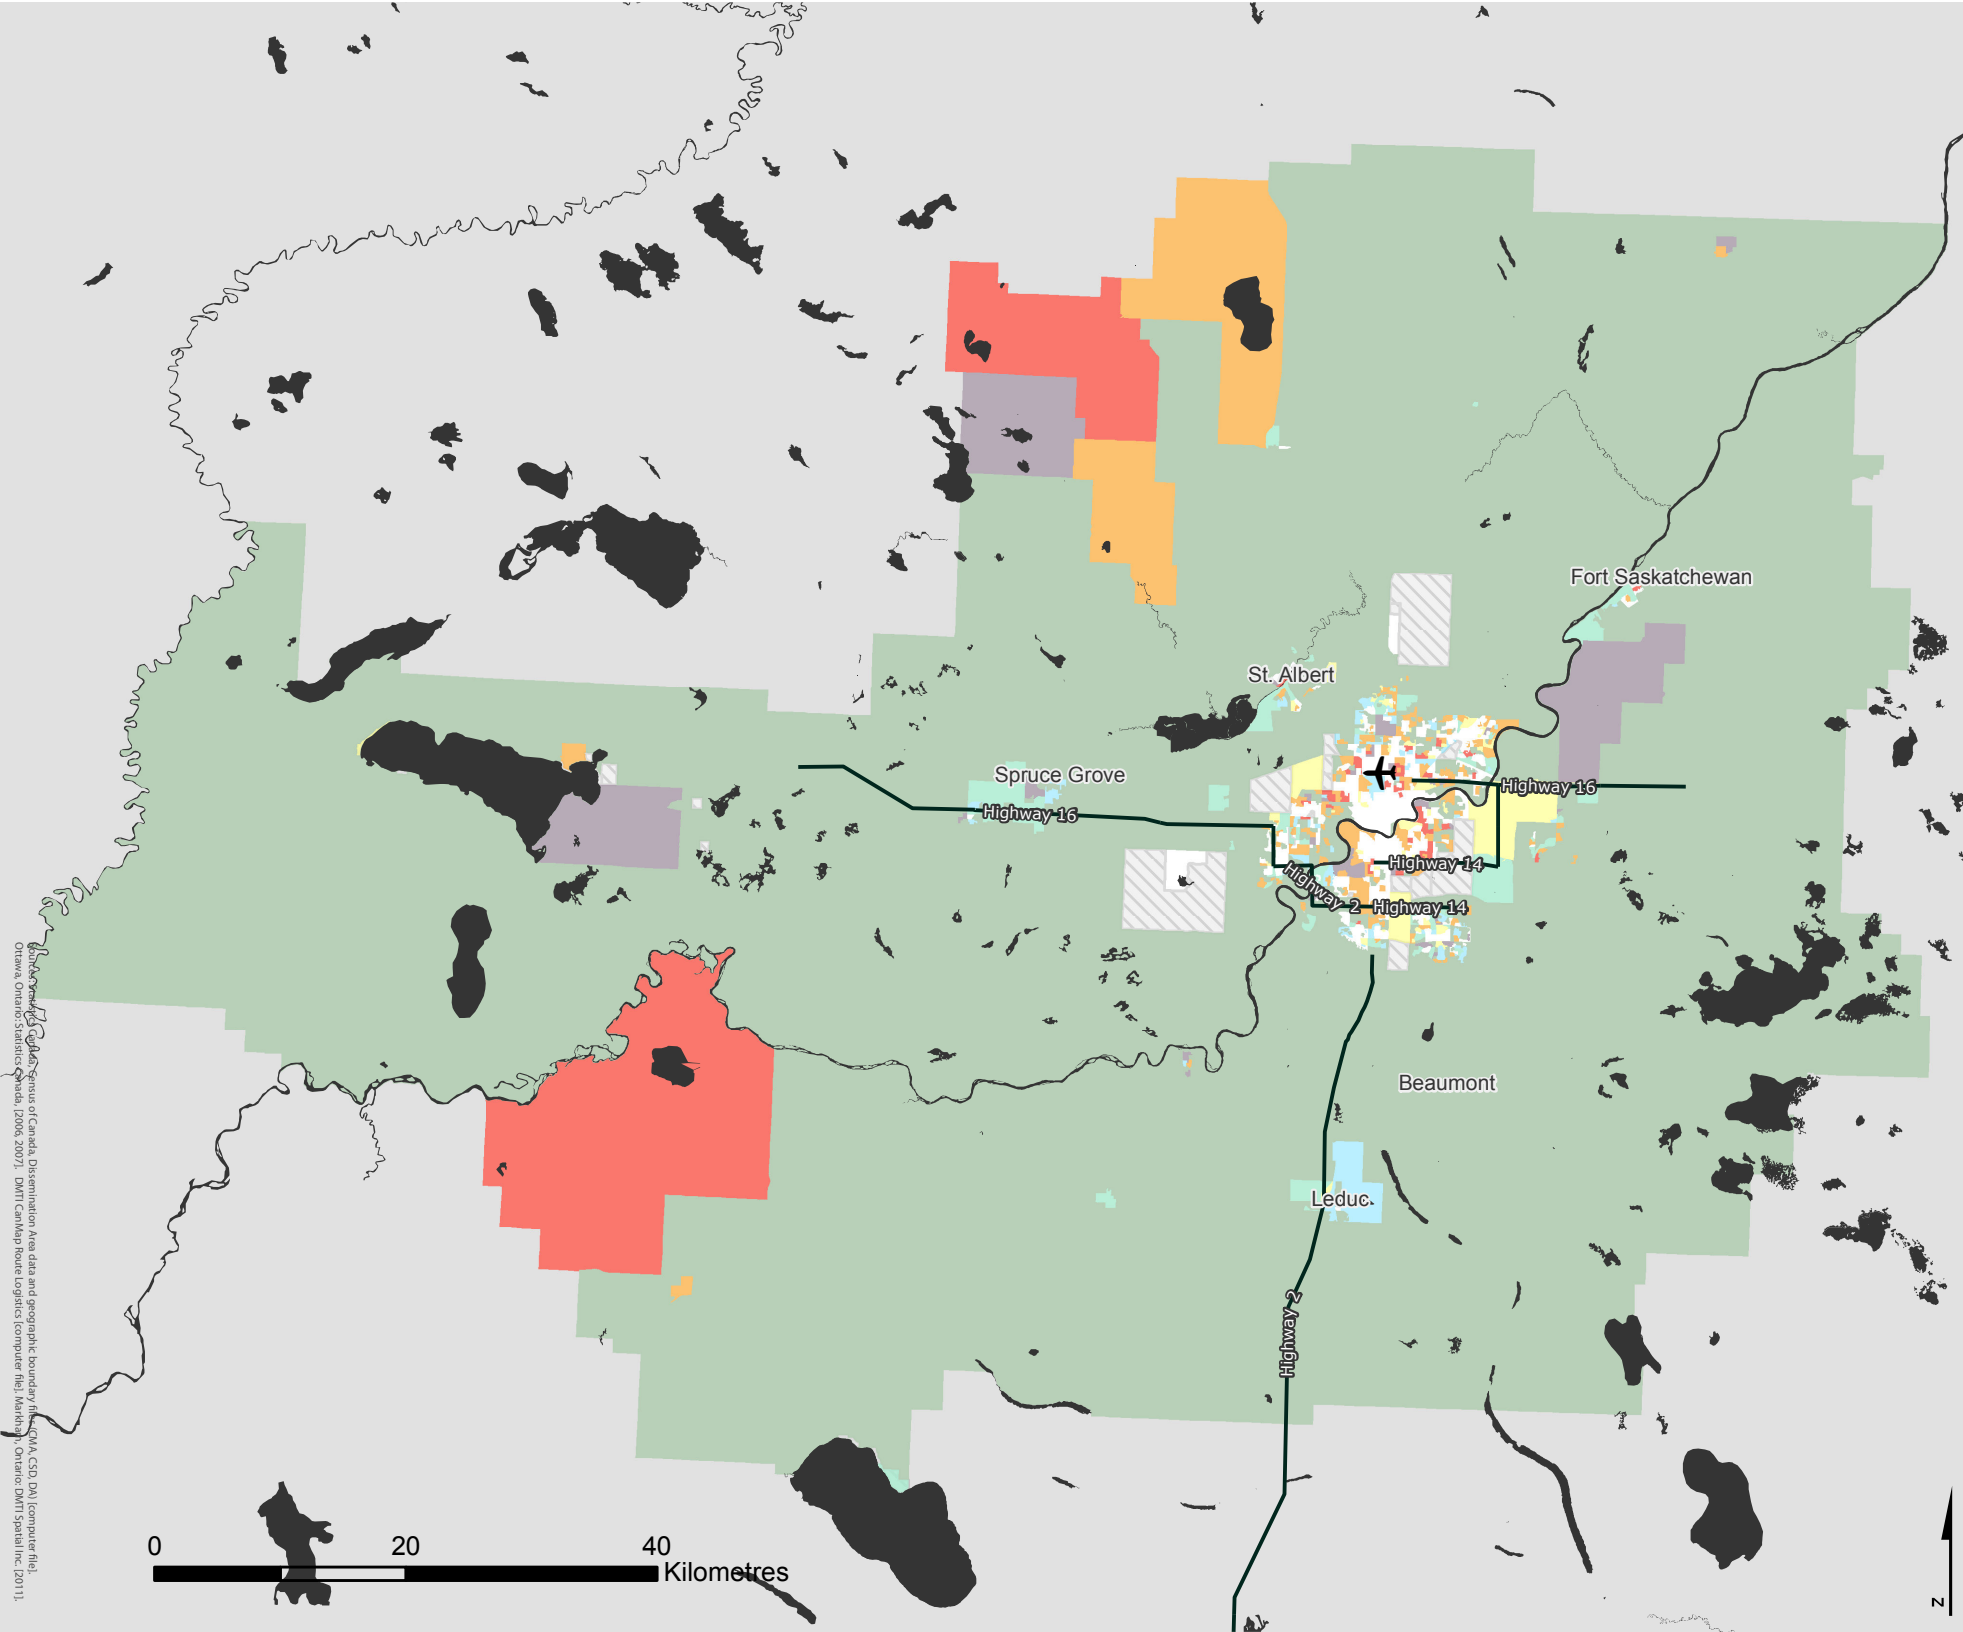

EDMONTON

Census Metropolitan Area

2006 Census Dissemination Area Data:
Statistics Canada

Atlas of Suburbanisms,
Global Suburbanisms Research Project

LEGEND

(percentage greater than metropolitan average)

<http://env-blogs.uwaterloo.ca/atlas/>

Source: Statistics Canada, Dissemination Area data and geographic boundary files (CA, CSD, DN) Computer file, Ottawa, Ontario, Statistics Canada, 2006, 2007. DMIT: Geomatics Centre, Logistics Computer File, Montreal, Ontario, DMIT Spatial Inc. (2011).