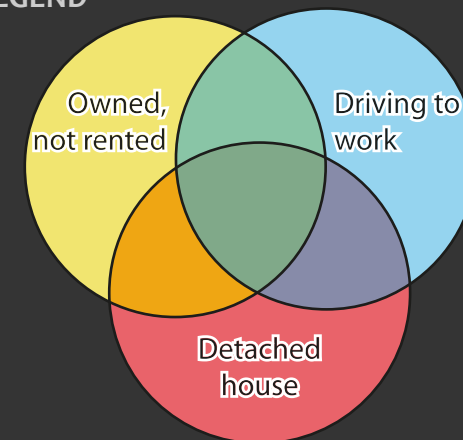

EDMONTON

Census Metropolitan Area

2006 Census Dissemination Area Data:
Statistics Canada

Atlas of Suburbanisms,
Global Suburbanisms Research Project

LEGEND

(percentage greater than metropolitan average)

<http://env-blogs.uwaterloo.ca/atlas/>