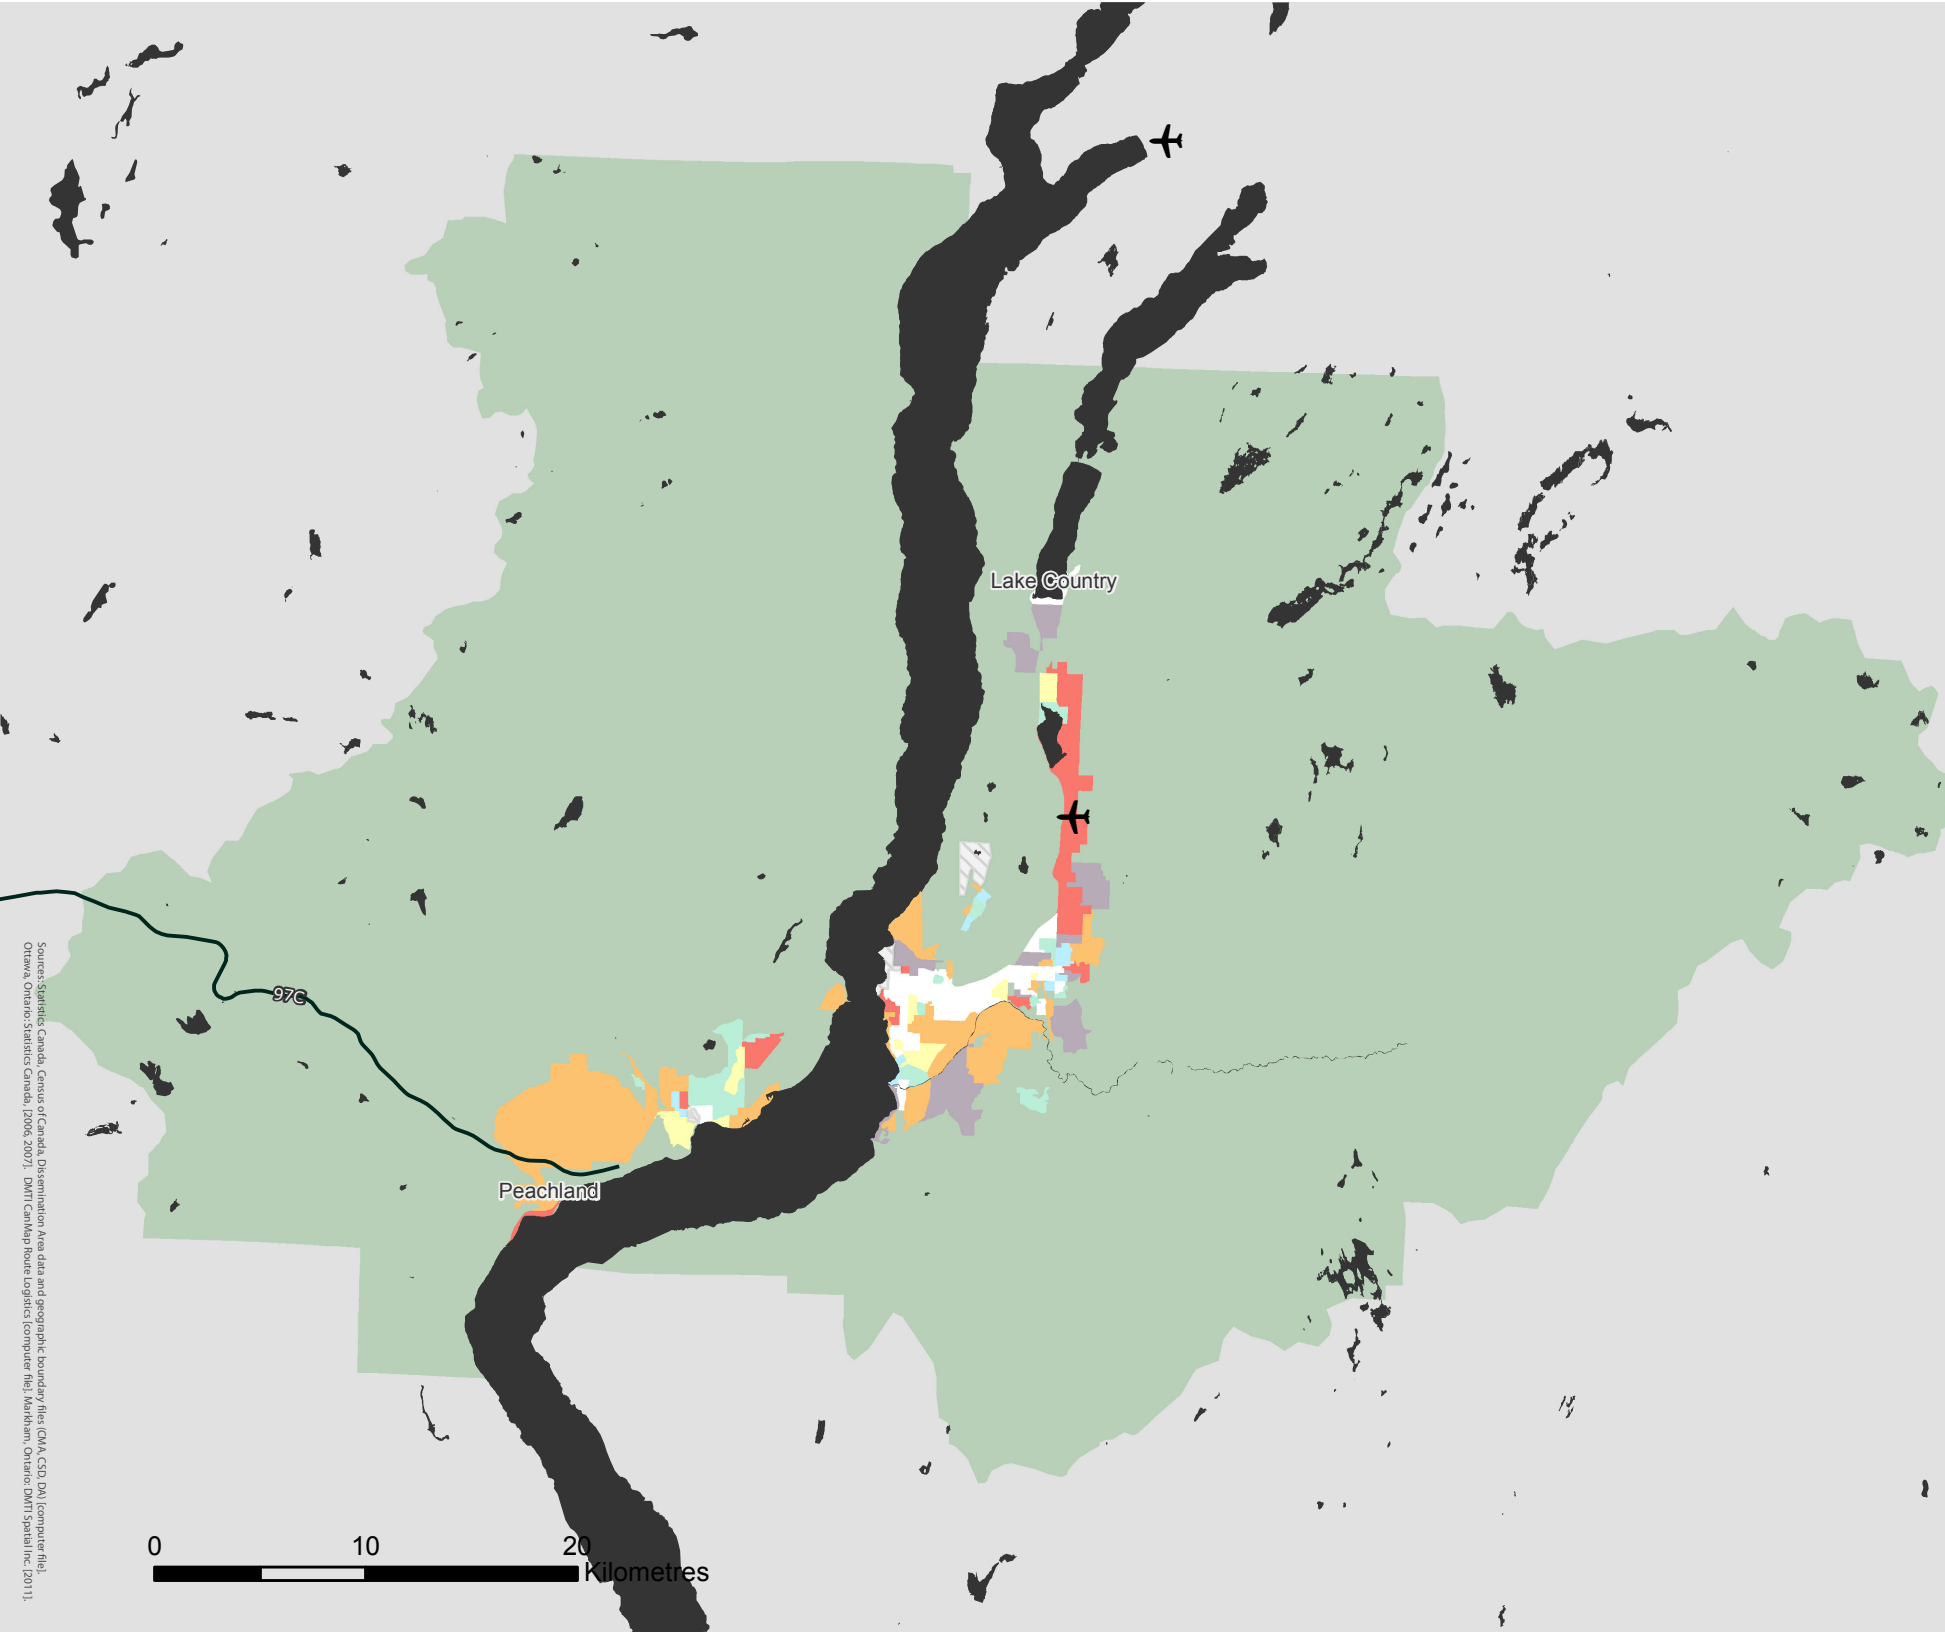

# KELOWNA

Census Metropolitan Area

2006 Census Dissemination Area Data:  
Statistics Canada

Atlas of Suburbanisms,  
Global Suburbanisms Research Project

## LEGEND

(percentage greater than metropolitan average)

-  % home owners, % driving to work and % living in detached houses below metropolitan average
-  No Data - Outside census metropolitan area
-  Data not available

<http://env-blogs.uwaterloo.ca/atlas/>