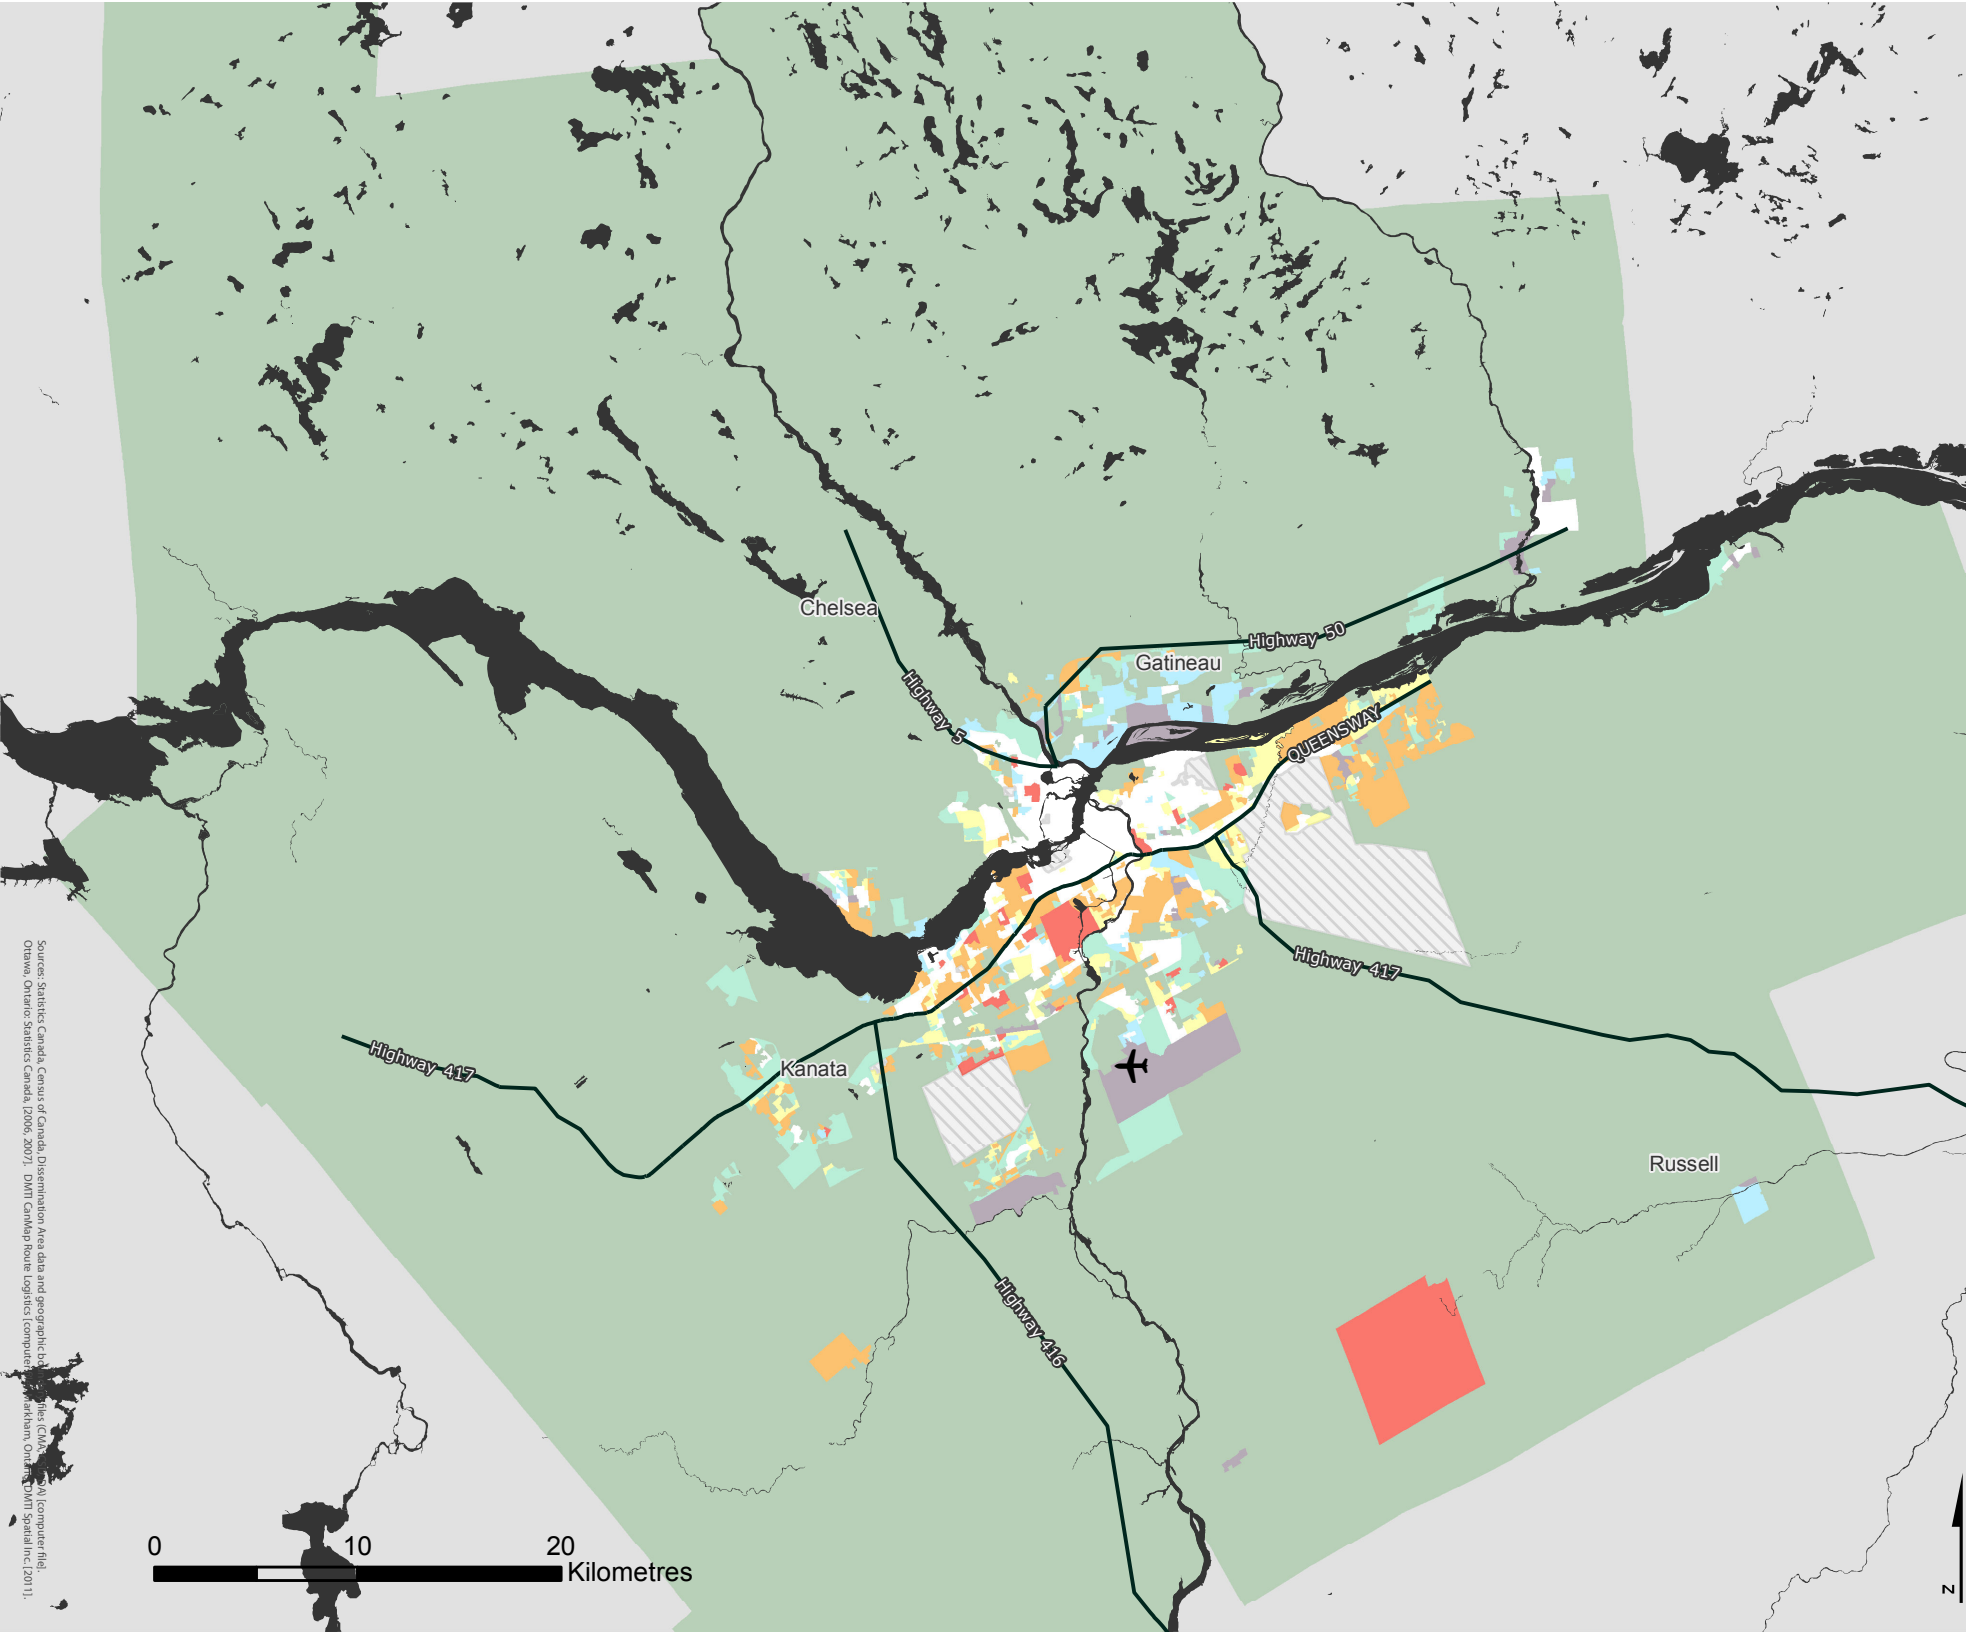

# OTTAWA -GATINEAU

Census Metropolitan Area

2006 Census Dissemination Area Data:  
Statistics Canada

Atlas of Suburbanisms,  
Global Suburbanisms Research Project

## LEGEND

(percentage greater than metropolitan average)

-  % home owners, % driving to work and % living in detached houses below metropolitan average
-  No Data - Outside census metropolitan area
-  Data not available

<http://env-blogs.uwaterloo.ca/atlas/>

Sources: Statistics Canada, Census of Canada, Dissemination Area data and geographic boundaries (2006, 2007), DMIT Geomap Route Logistics (computer program), Markham, Ontario, DMIT Spatial Inc (2011).  
 This is a Creative Commons Attribution-NonCommercial-ShareAlike license.