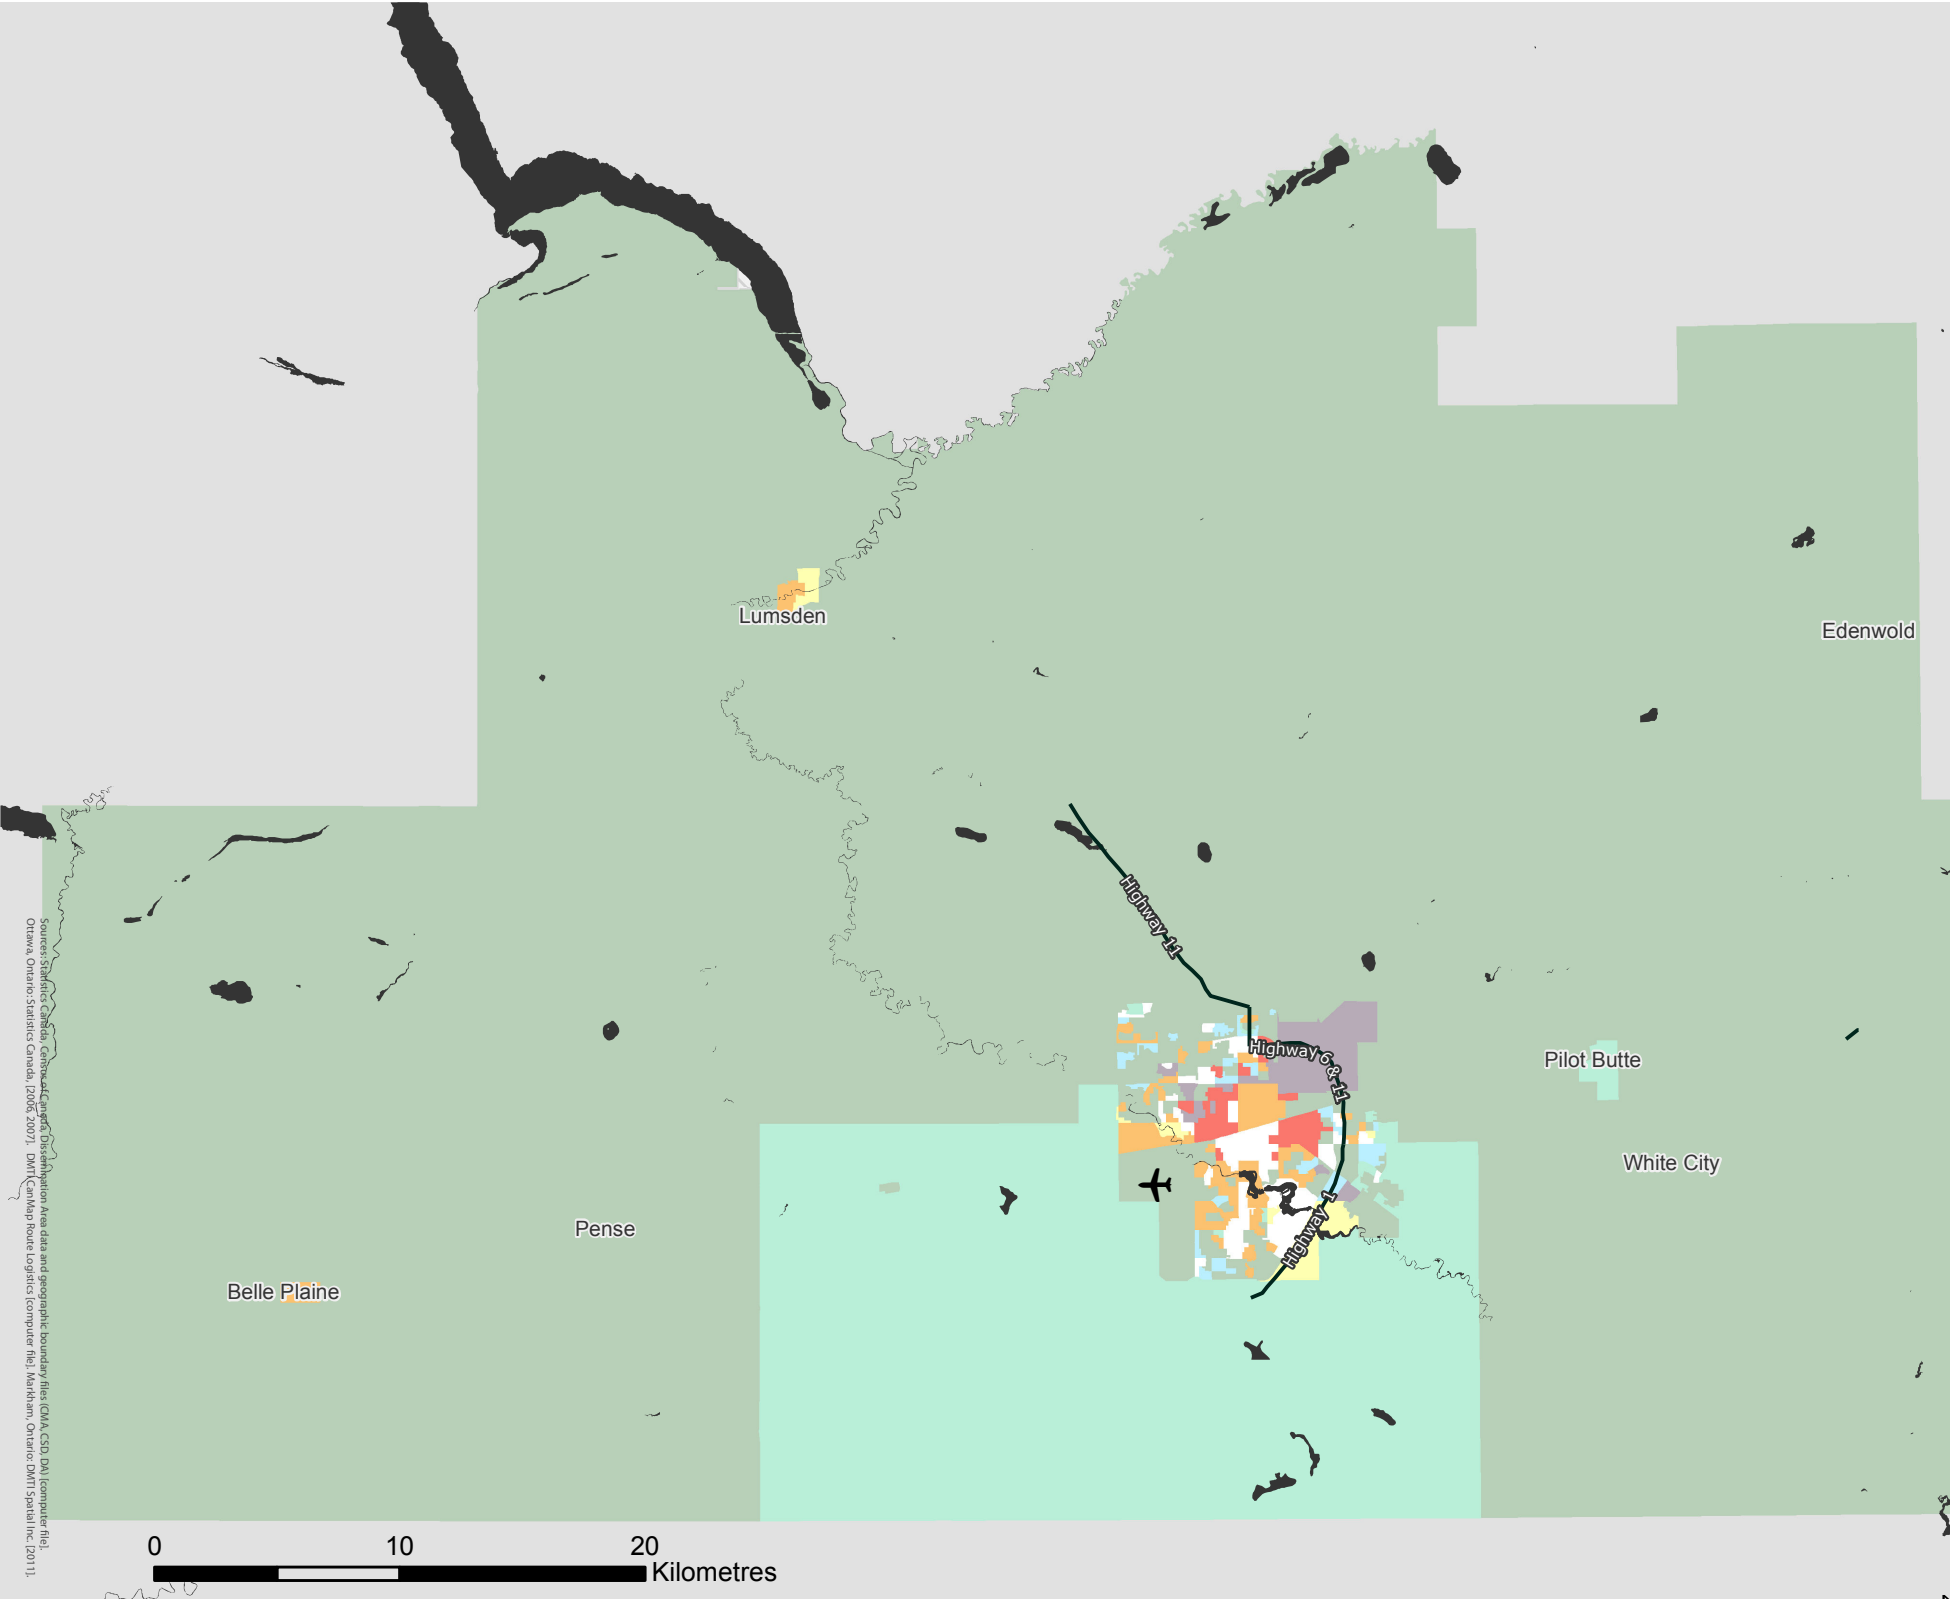

# REGINA

Census Metropolitan Area

2006 Census Dissemination Area Data:  
Statistics Canada

Atlas of Suburbanisms,  
Global Suburbanisms Research Project

## LEGEND

(percentage greater than metropolitan average)

Sources: Statistics Canada, Generalized Geographic Dissemination Area data and geographic boundary files (GMA, GSD, DA) (computer file), Ottawa, Ontario: Statistics Canada, [2006, 2007]. DMT (Canadian route logistics (computer file), Markham, Ontario: DMT Spatial Inc, 2011).