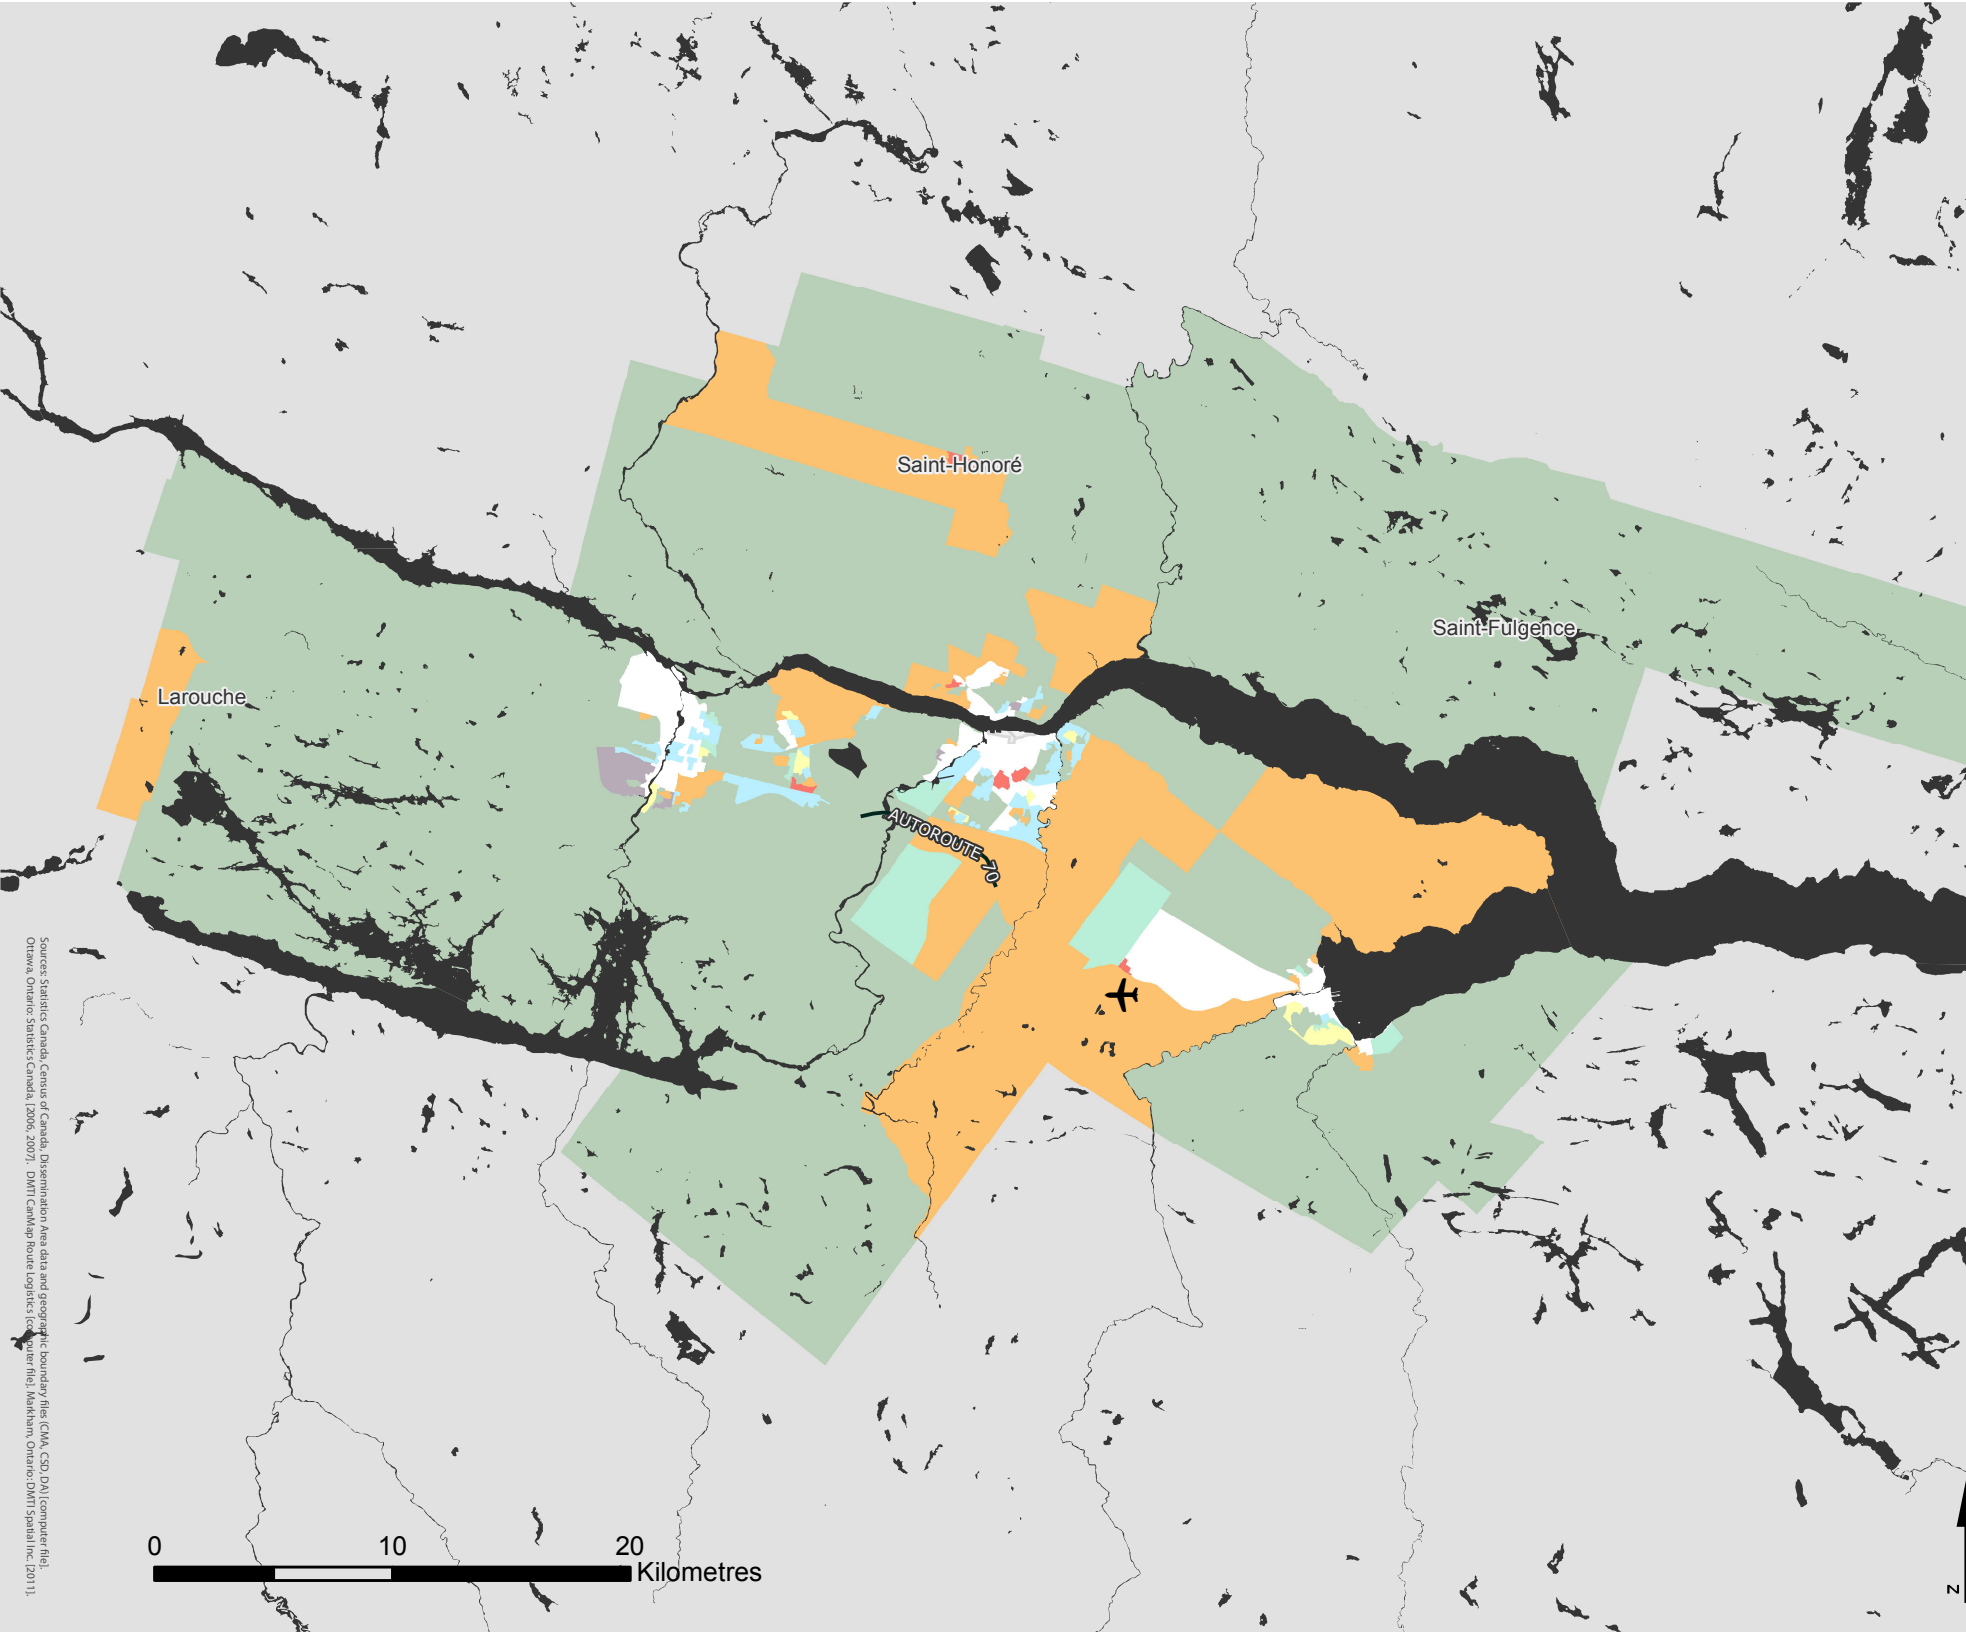

SAGUENAY

Census Metropolitan Area

2006 Census Dissemination Area Data:
Statistics Canada

Atlas of Suburbanisms,
Global Suburbanisms Research Project