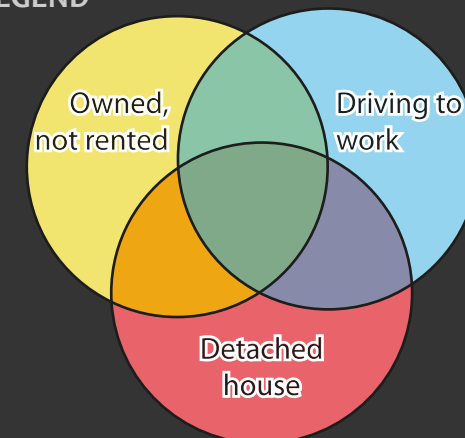

LEGEND

(percentage greater than metropolitan average)

- % home owners, % driving to work and % living in detached houses below metropolitan average
- No Data - Outside census metropolitan area
- Data not available

<http://env-blogs.uwaterloo.ca/atlas/>