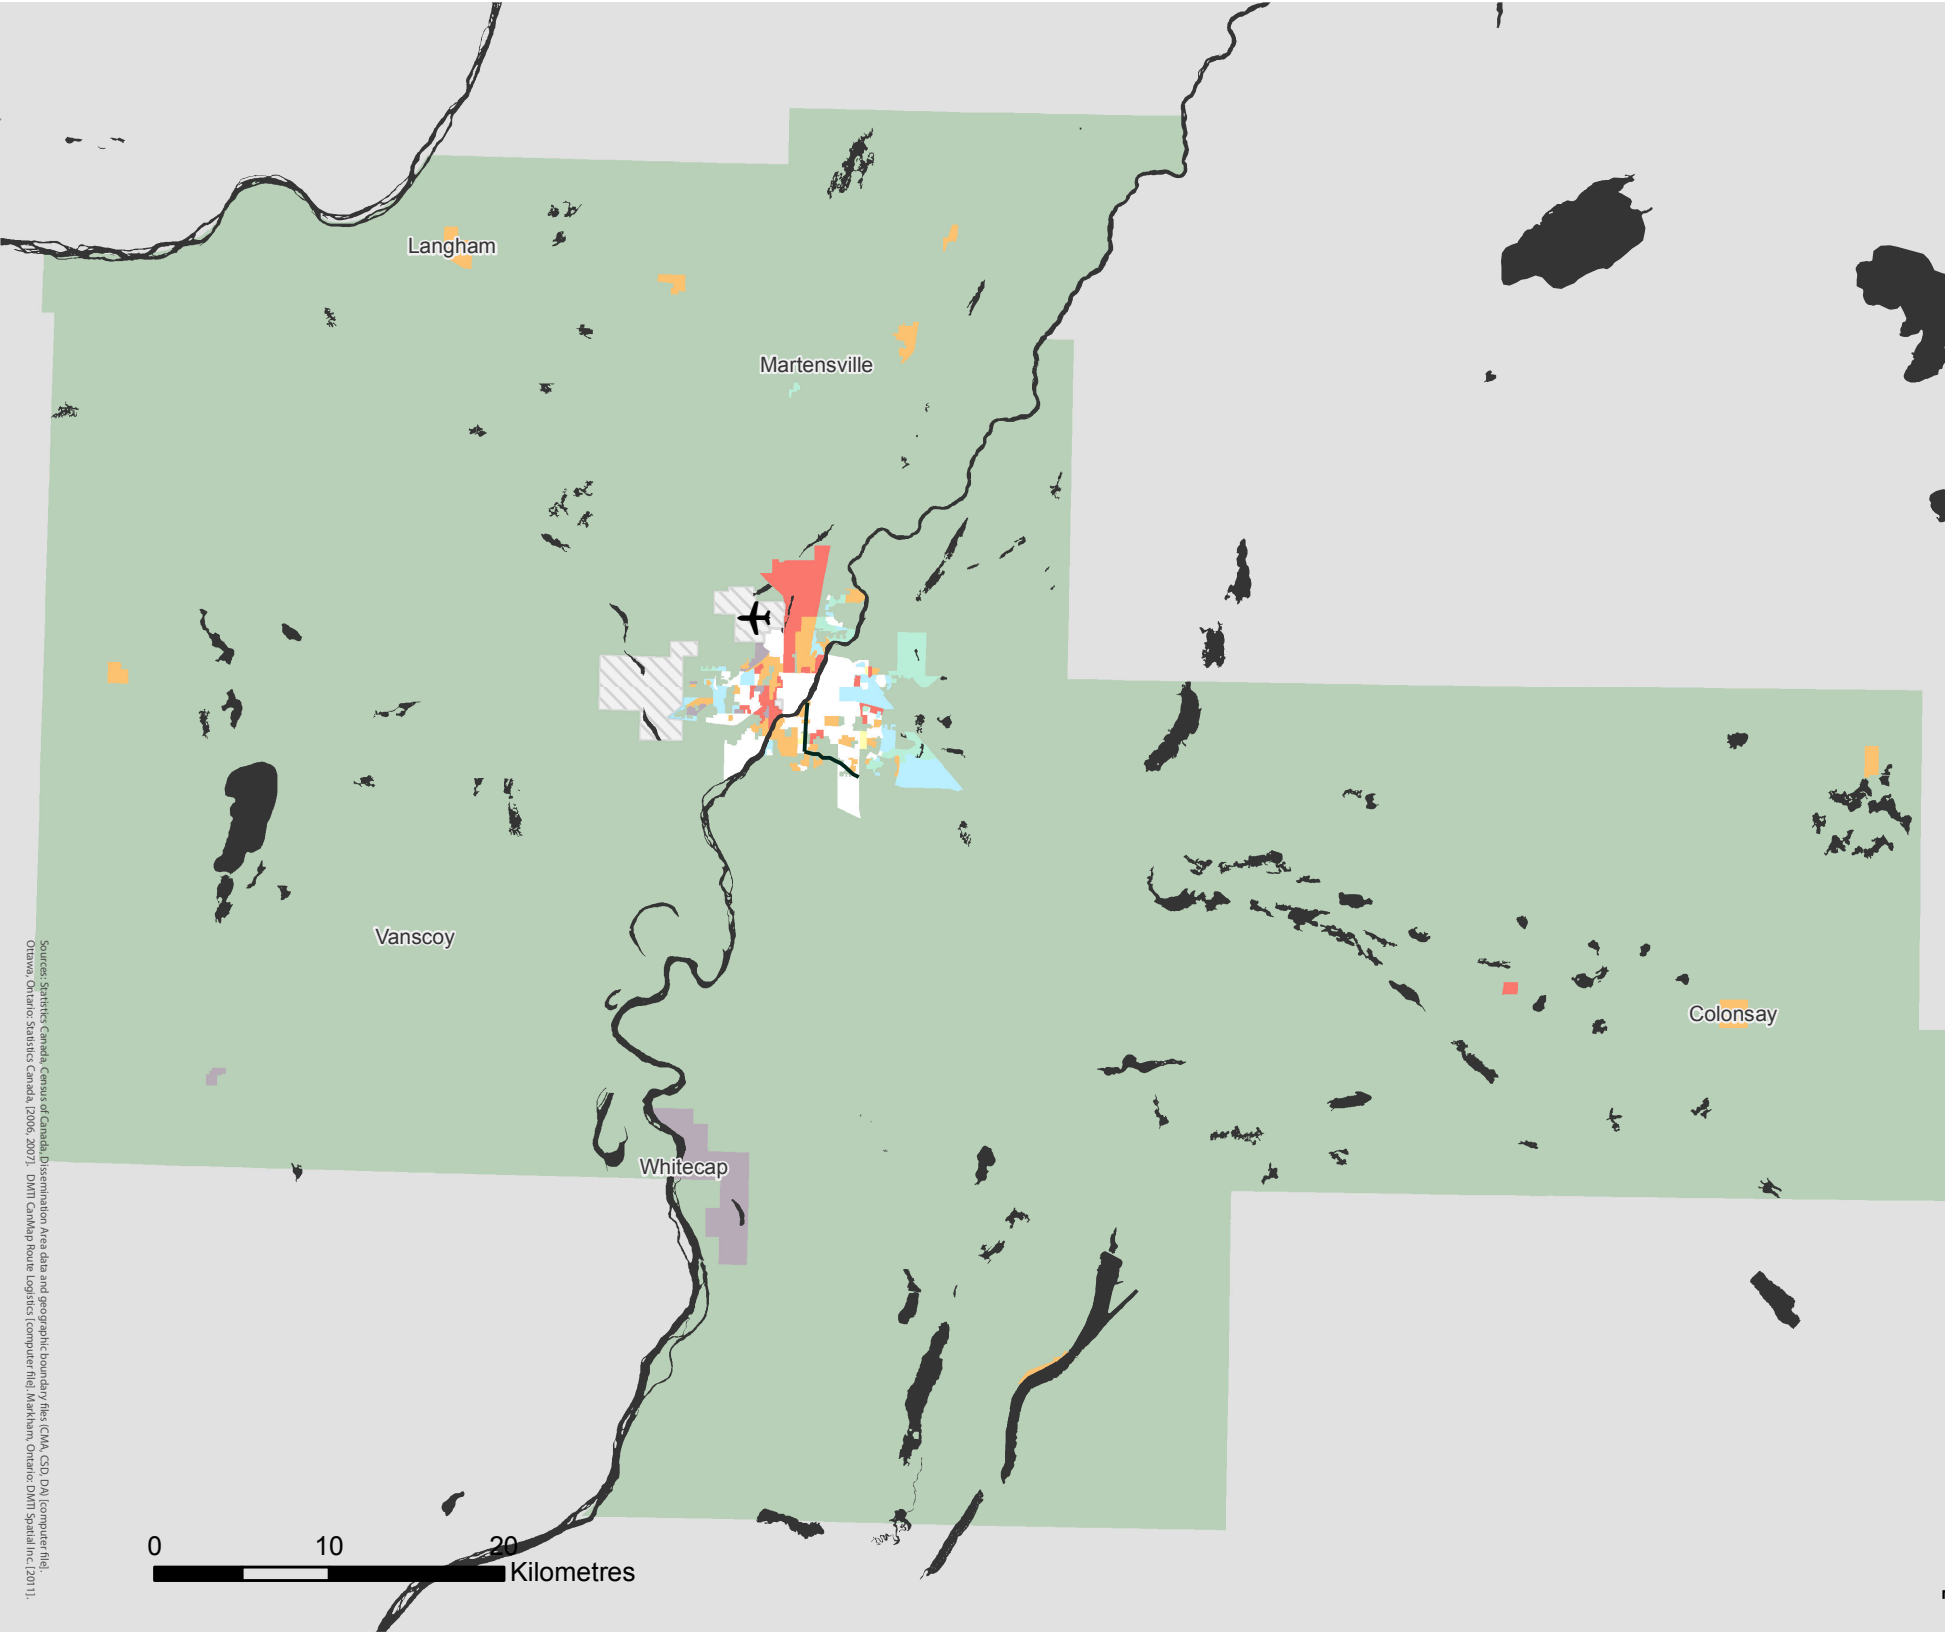

SASKATOON

Census Metropolitan Area

2006 Census Dissemination Area Data:
Statistics Canada

Atlas of Suburbanisms,
Global Suburbanisms Research Project

LEGEND

(percentage greater than metropolitan average)

<http://env-blogs.uwaterloo.ca/atlas/>

Sources: Statistics Canada, Census of Canada, Dissemination Area data and geographic boundary files (CMA, CSD, DA) [computer file].
Ottawa, Ontario: Statistics Canada, [2006, 2007].
DMIT CanMap Point Logistics (computer file). Markham, Ontario: DMIT Spatial Inc. [2011].