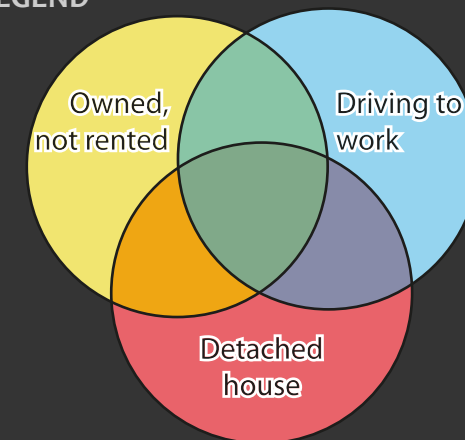

SASKATOON

Census Metropolitan Area

2006 Census Dissemination Area Data:
Statistics Canada

Atlas of Suburbanisms,
Global Suburbanisms Research Project

LEGEND

(percentage greater than metropolitan average)

<http://env-blogs.uwaterloo.ca/atlas/>