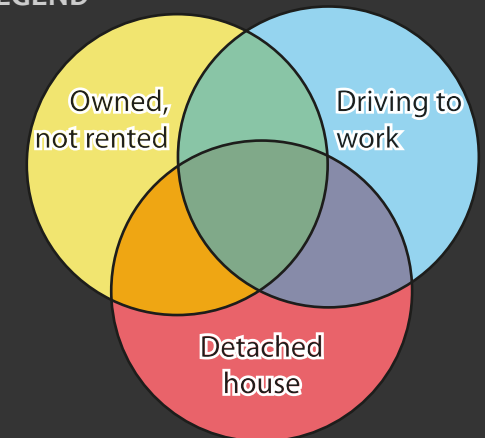

KITCHENER -WATERLOO

Census Metropolitan Area

2006 Census Dissemination Area Data:
Statistics Canada

Atlas of Suburbanisms,
Global Suburbanisms Research Project

LEGEND

(percentage greater than metropolitan average)

- % home owners, % driving to work and % living in detached houses below metropolitan average
- No Data - Outside census metropolitan area
- Data not available

<http://env-blogs.uwaterloo.ca/atlas/>