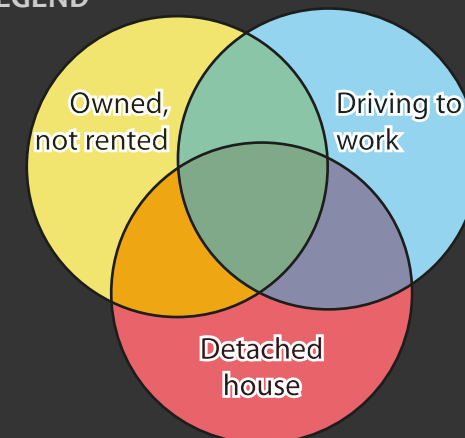

# VANCOUVER

Census Metropolitan Area

2006 Census Dissemination Area Data:  
Statistics Canada

Atlas of Suburbanisms,  
Global Suburbanisms Research Project

## LEGEND

(percentage greater than metropolitan average)

-  % home owners, % driving to work and % living in detached houses below metropolitan average
-  No Data - Outside census metropolitan area
-  Data not available