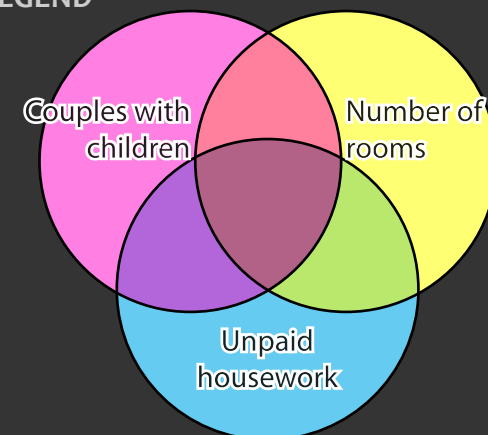

LEGEND

(Dissemination area average or percentage greater than metropolitan average)

- % of households that are couples with children, average number of rooms in home and average hours spent on unpaid housework below metropolitan average
- No Data - Outside census metropolitan area
- Data not available