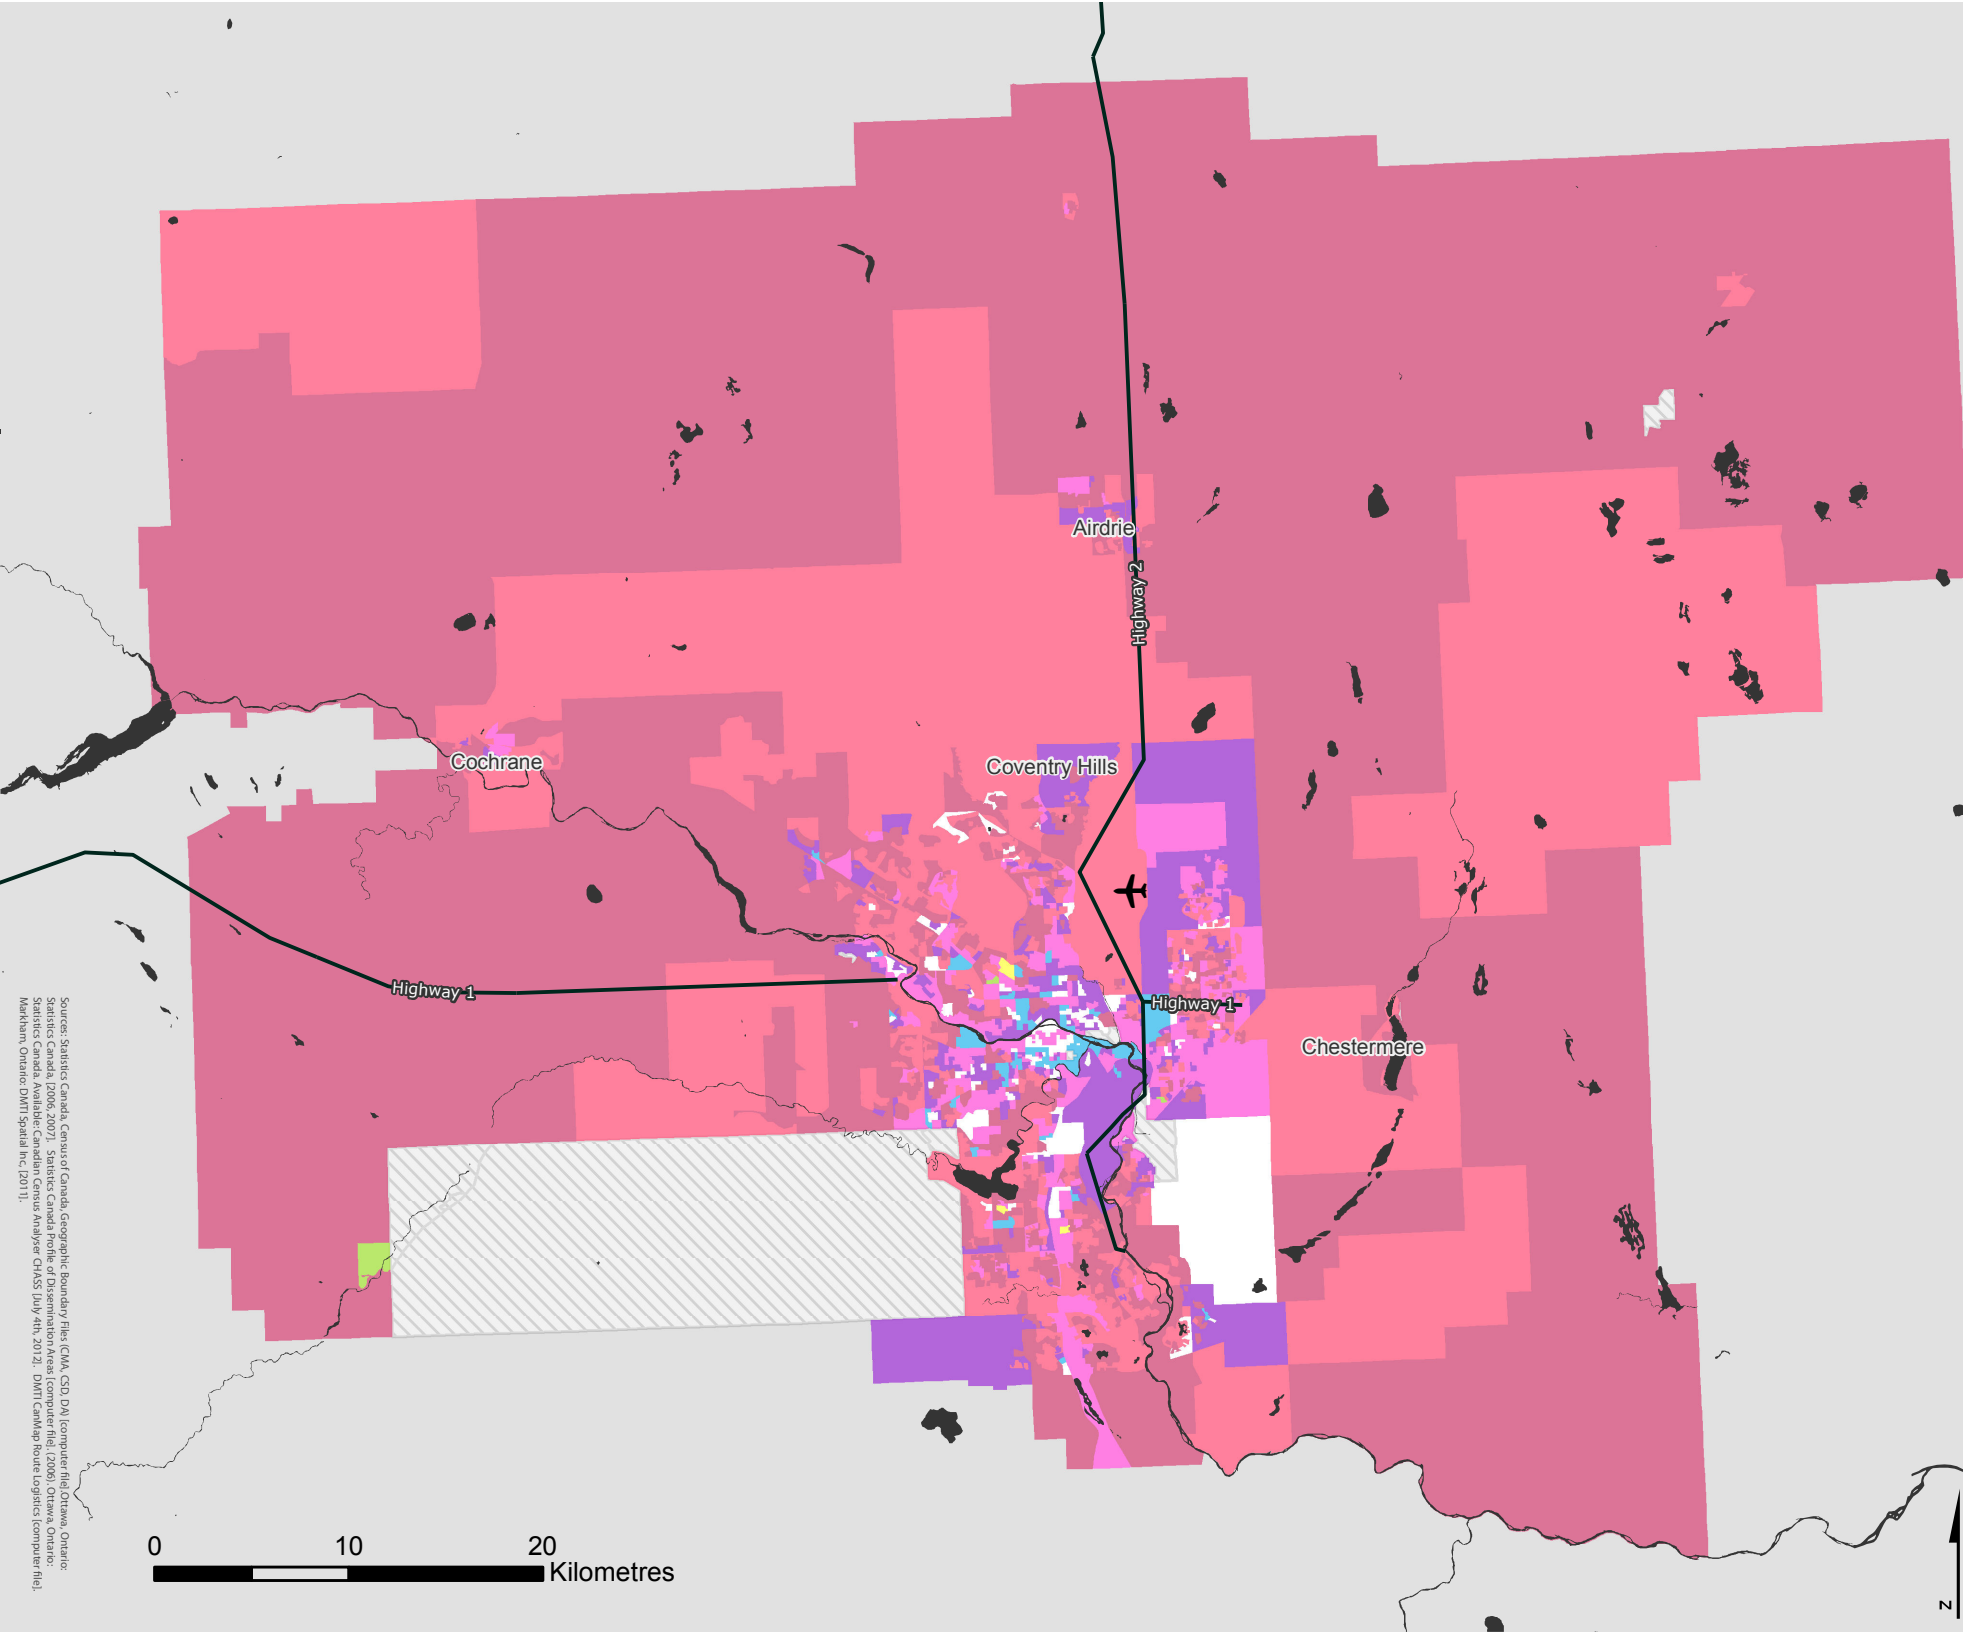

CALGARY

Census Metropolitan Area

2006 Census Dissemination Area Data:
Statistics Canada

Atlas of Suburbanisms,
Global Suburbanisms Research Project