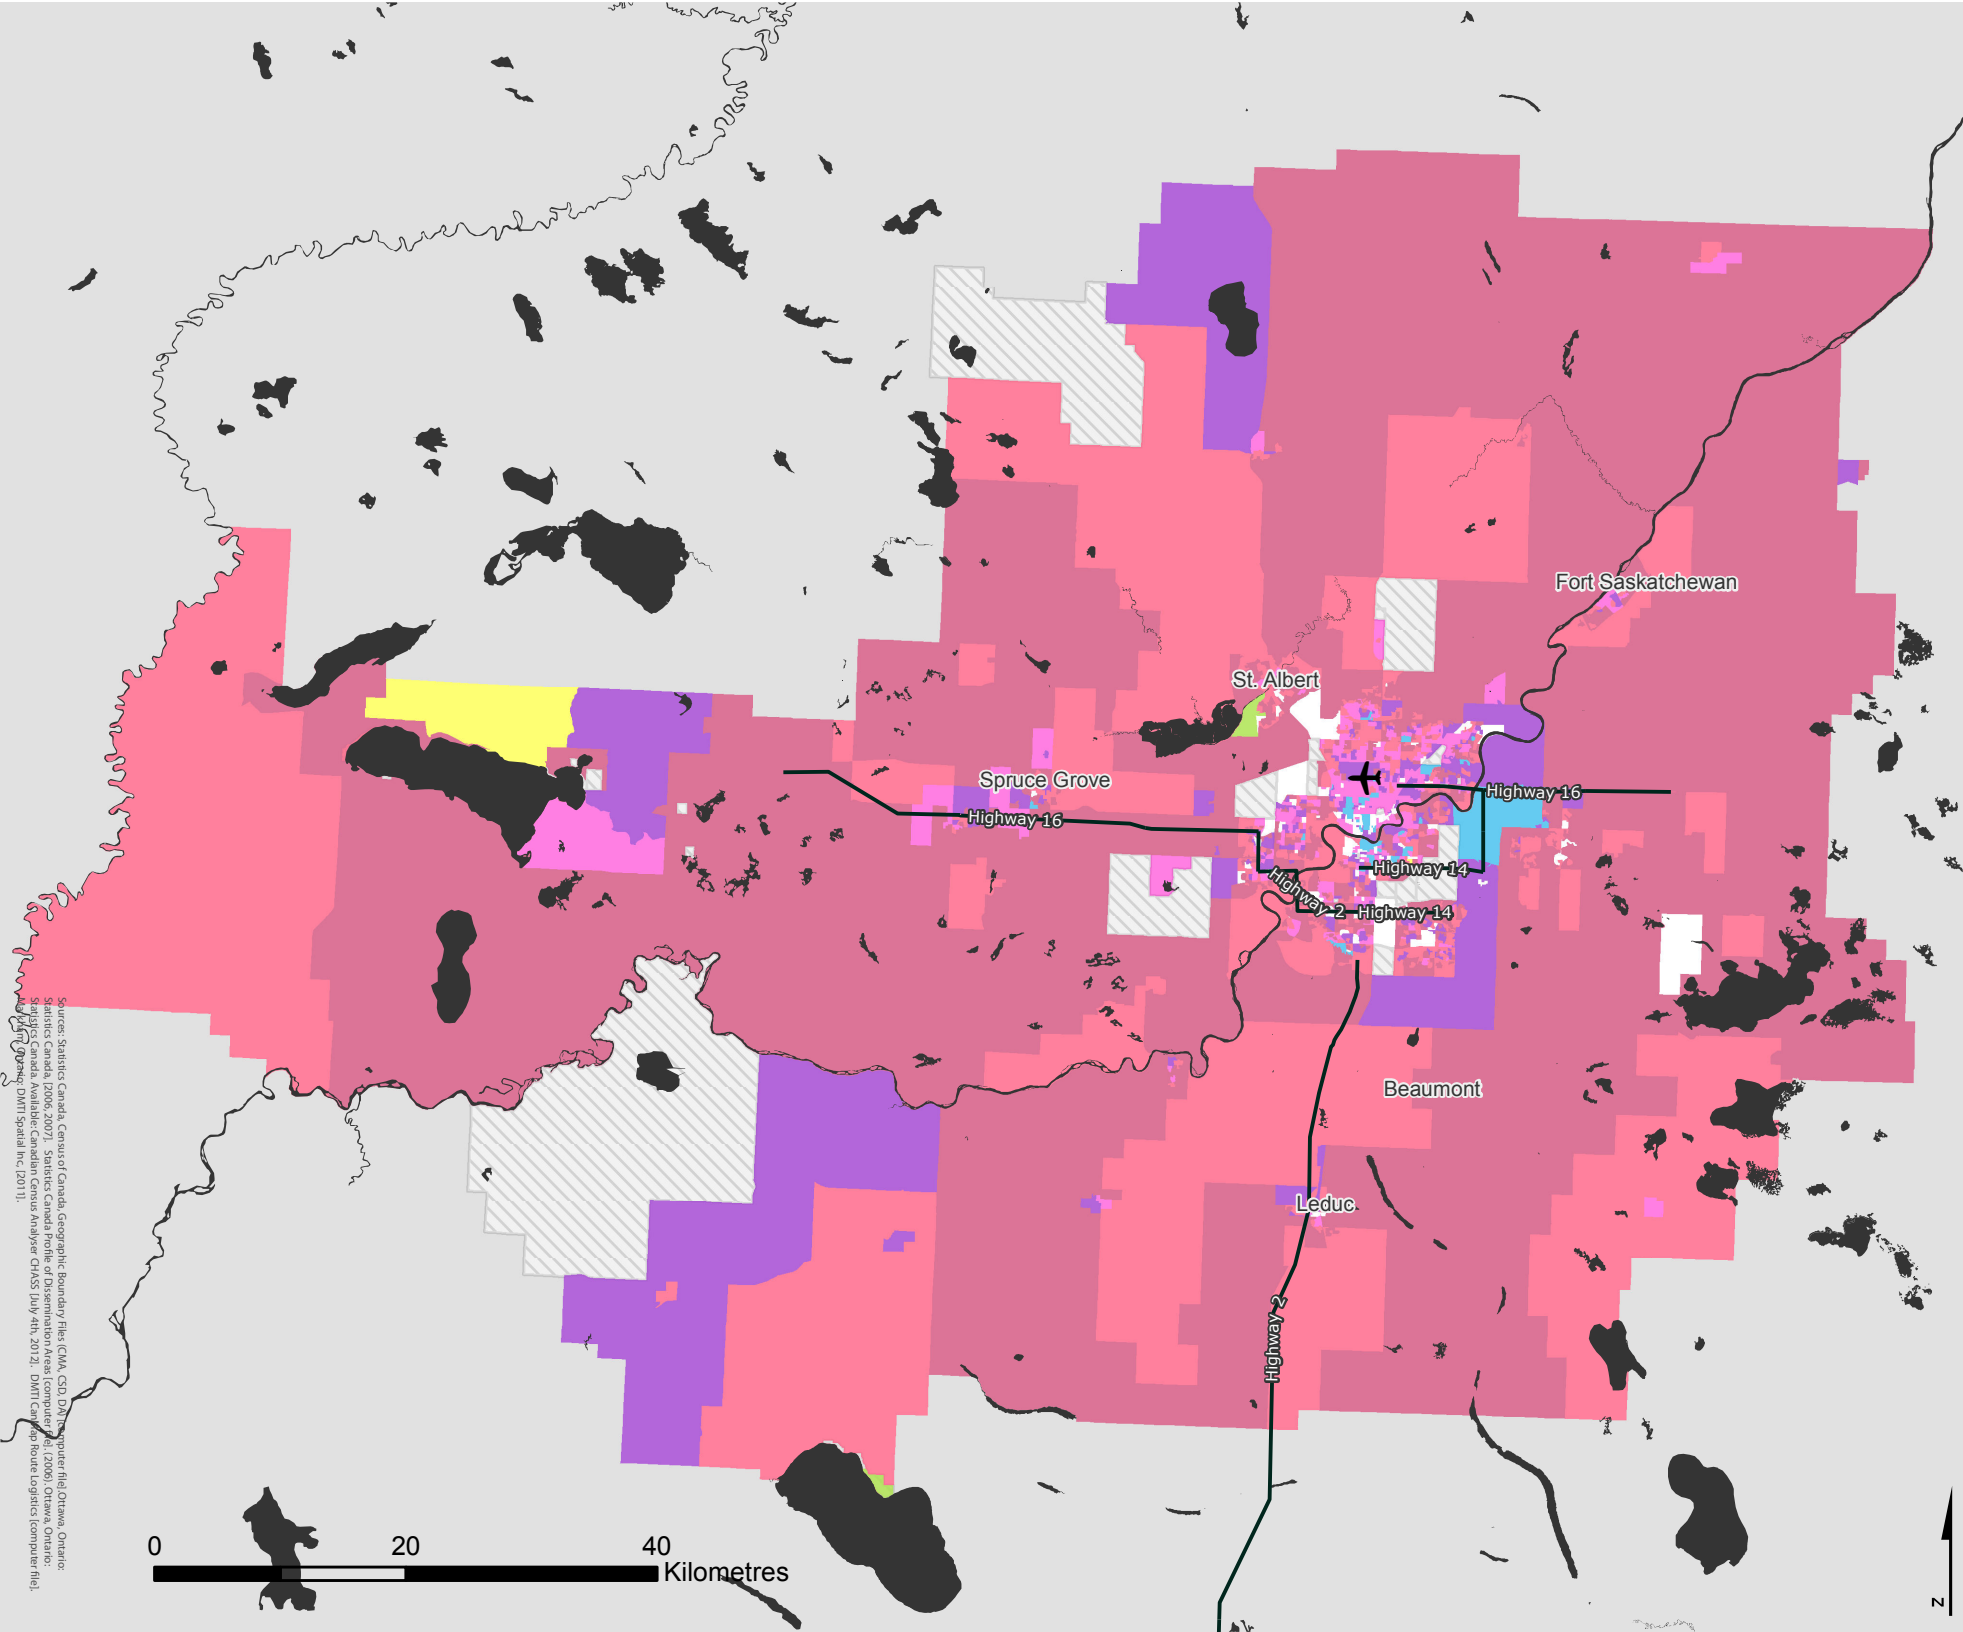

EDMONTON

Census Metropolitan Area

2006 Census Dissemination Area Data:
Statistics Canada

Atlas of Suburbanisms,
Global Suburbanisms Research Project

LEGEND

(Dissemination area average or percentage
greater than metropolitan average)

- % of households that are couples with children, average number of rooms in home and average hours spent on unpaid housework below metropolitan average
- No Data - Outside census metropolitan area
- Data not available

<http://env-blogs.uwaterloo.ca/atlas/>