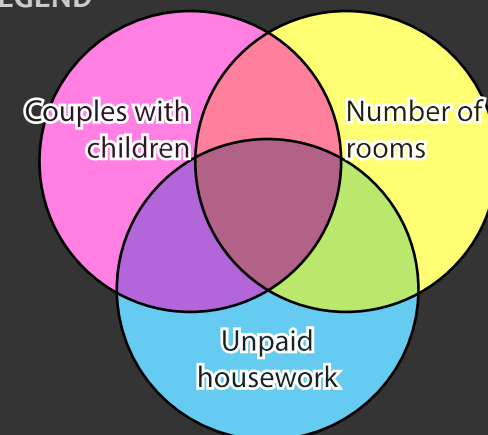

KELOWNA

Census Metropolitan Area

2006 Census Dissemination Area Data:
Statistics Canada

Atlas of Suburbanisms,
Global Suburbanisms Research Project

LEGEND

(Dissemination area average or percentage greater than metropolitan average)

-  % of households that are couples with children, average number of rooms in home and average hours spent on unpaid housework below metropolitan average
-  No Data - Outside census metropolitan area
-  Data not available