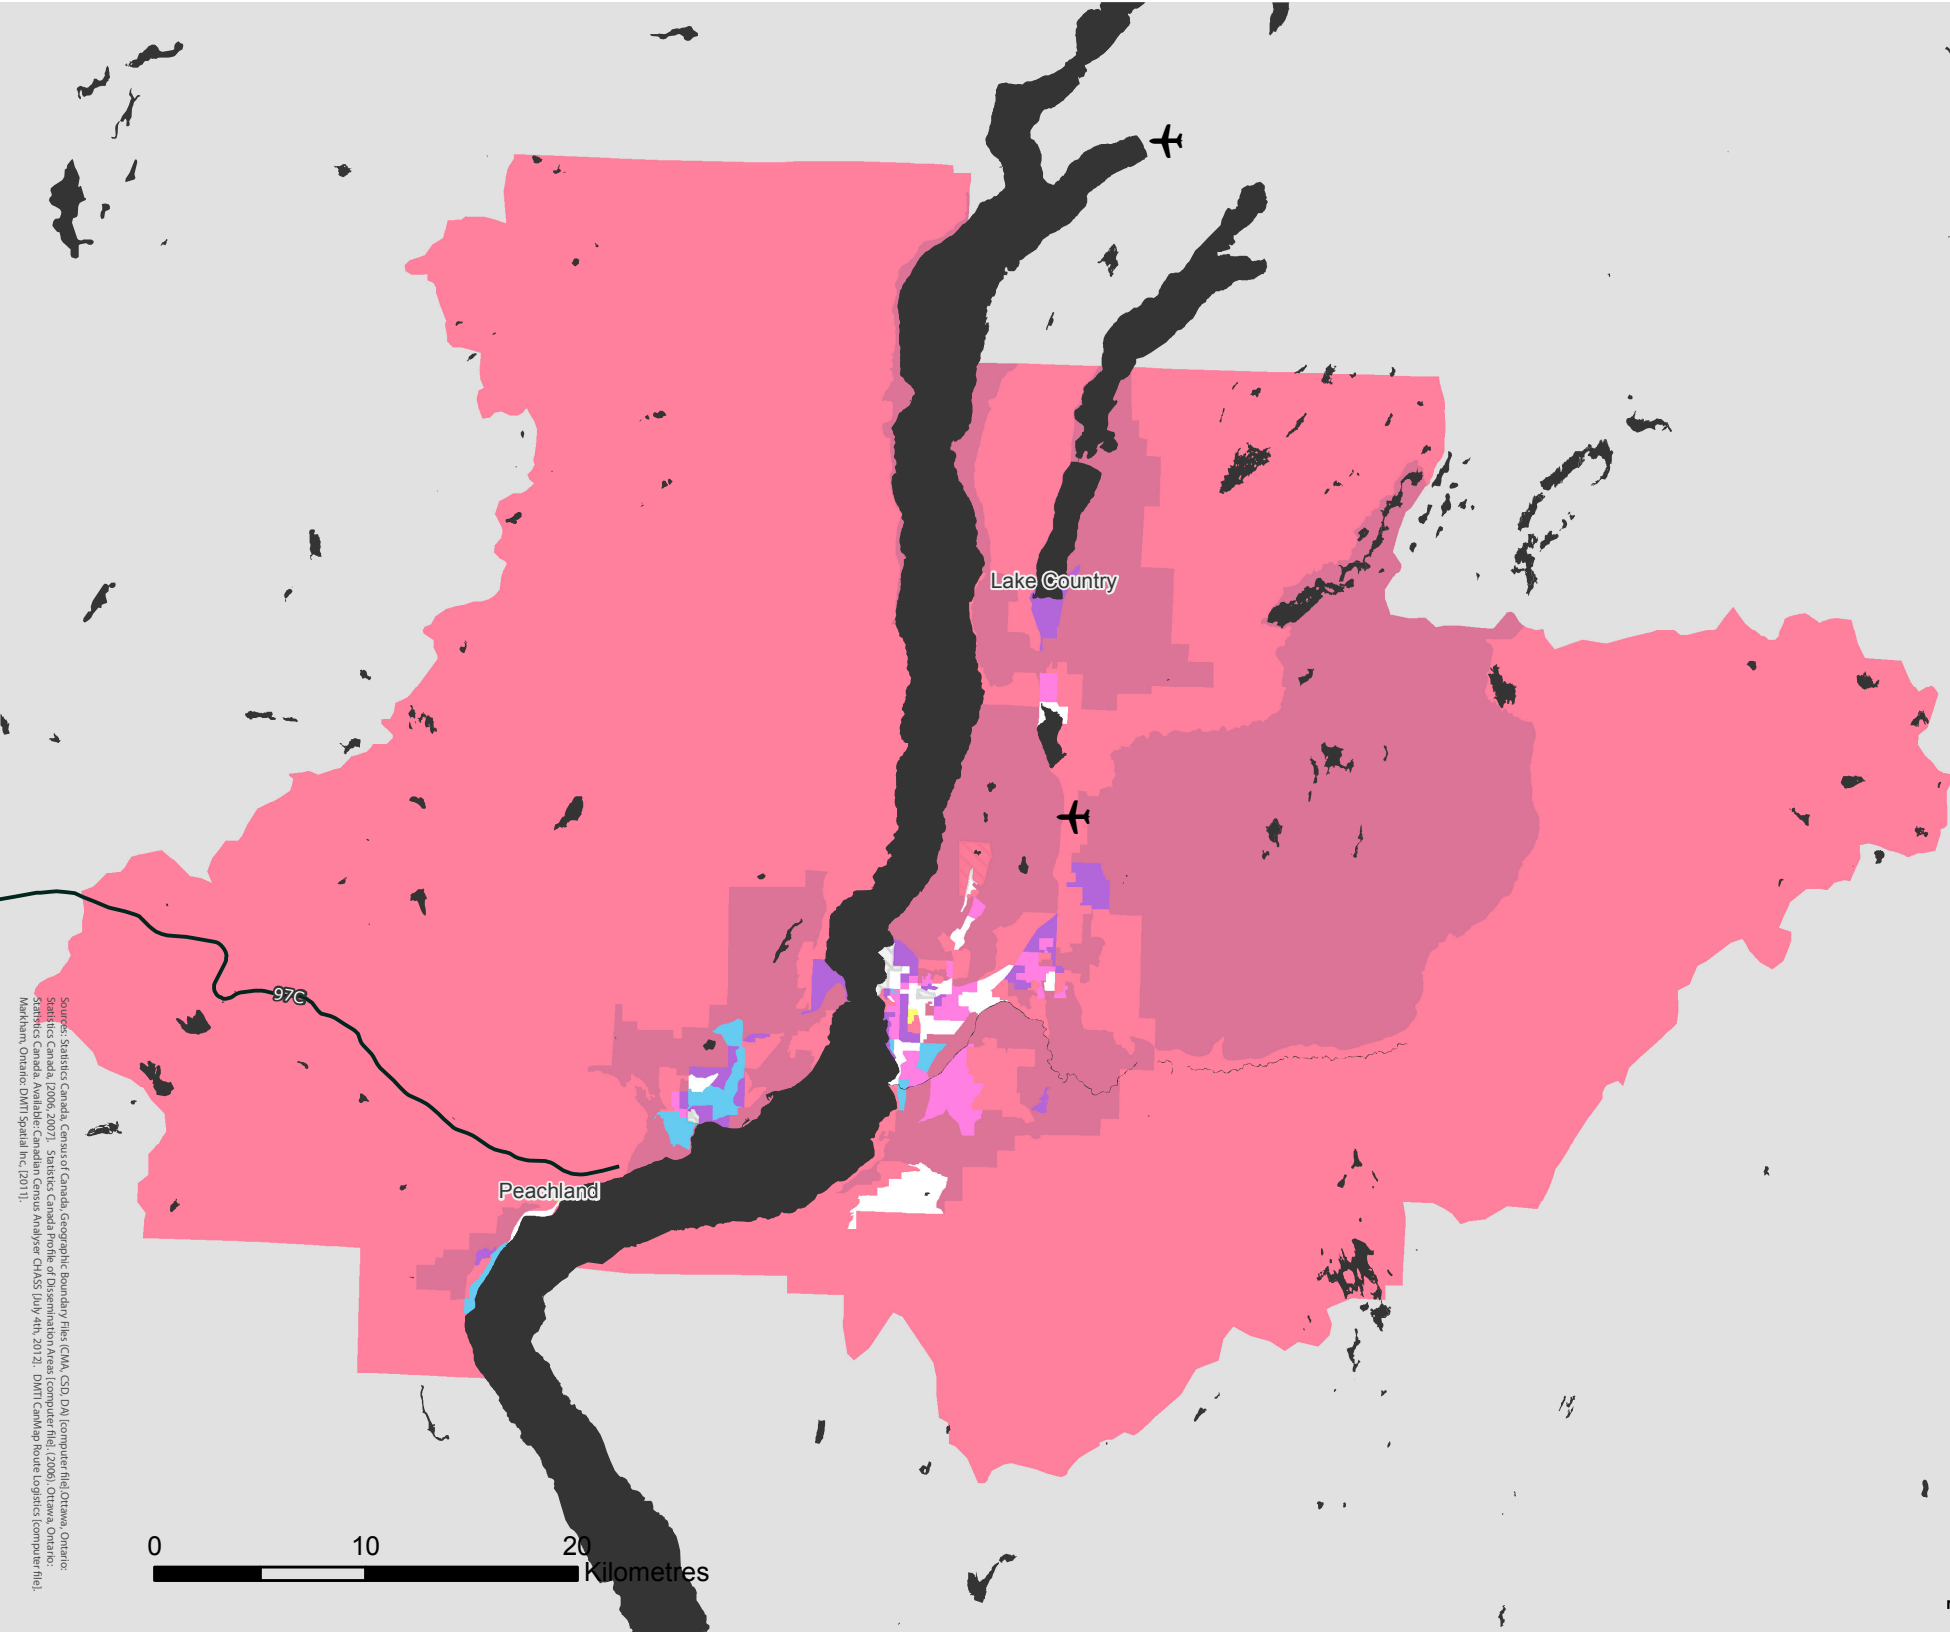

KELOWNA

Census Metropolitan Area

2006 Census Dissemination Area Data:
Statistics Canada

Atlas of Suburbanisms,
Global Suburbanisms Research Project

LEGEND

(Dissemination area average or percentage greater than metropolitan average)

-  % of households that are couples with children, average number of rooms in home and average hours spent on unpaid housework below metropolitan average
-  No Data - Outside census metropolitan area
-  Data not available

<http://env-blogs.uwaterloo.ca/atlas/>