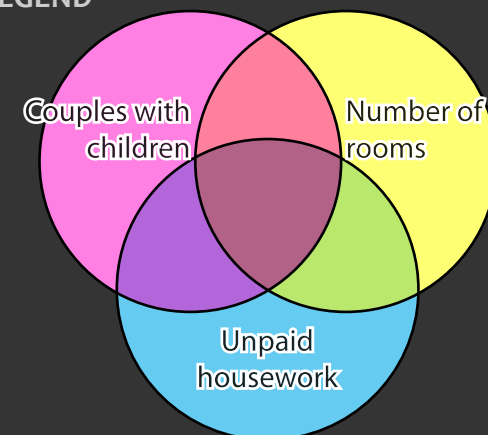

KINGSTON

Census Metropolitan Area

2006 Census Dissemination Area Data:
Statistics Canada

Atlas of Suburbanisms,
Global Suburbanisms Research Project

LEGEND

(Dissemination area average or percentage
greater than metropolitan average)

-  % of households that are couples with children, average number of rooms in home and average hours spent on unpaid housework below metropolitan average
-  No Data - Outside census metropolitan area
-  Data not available