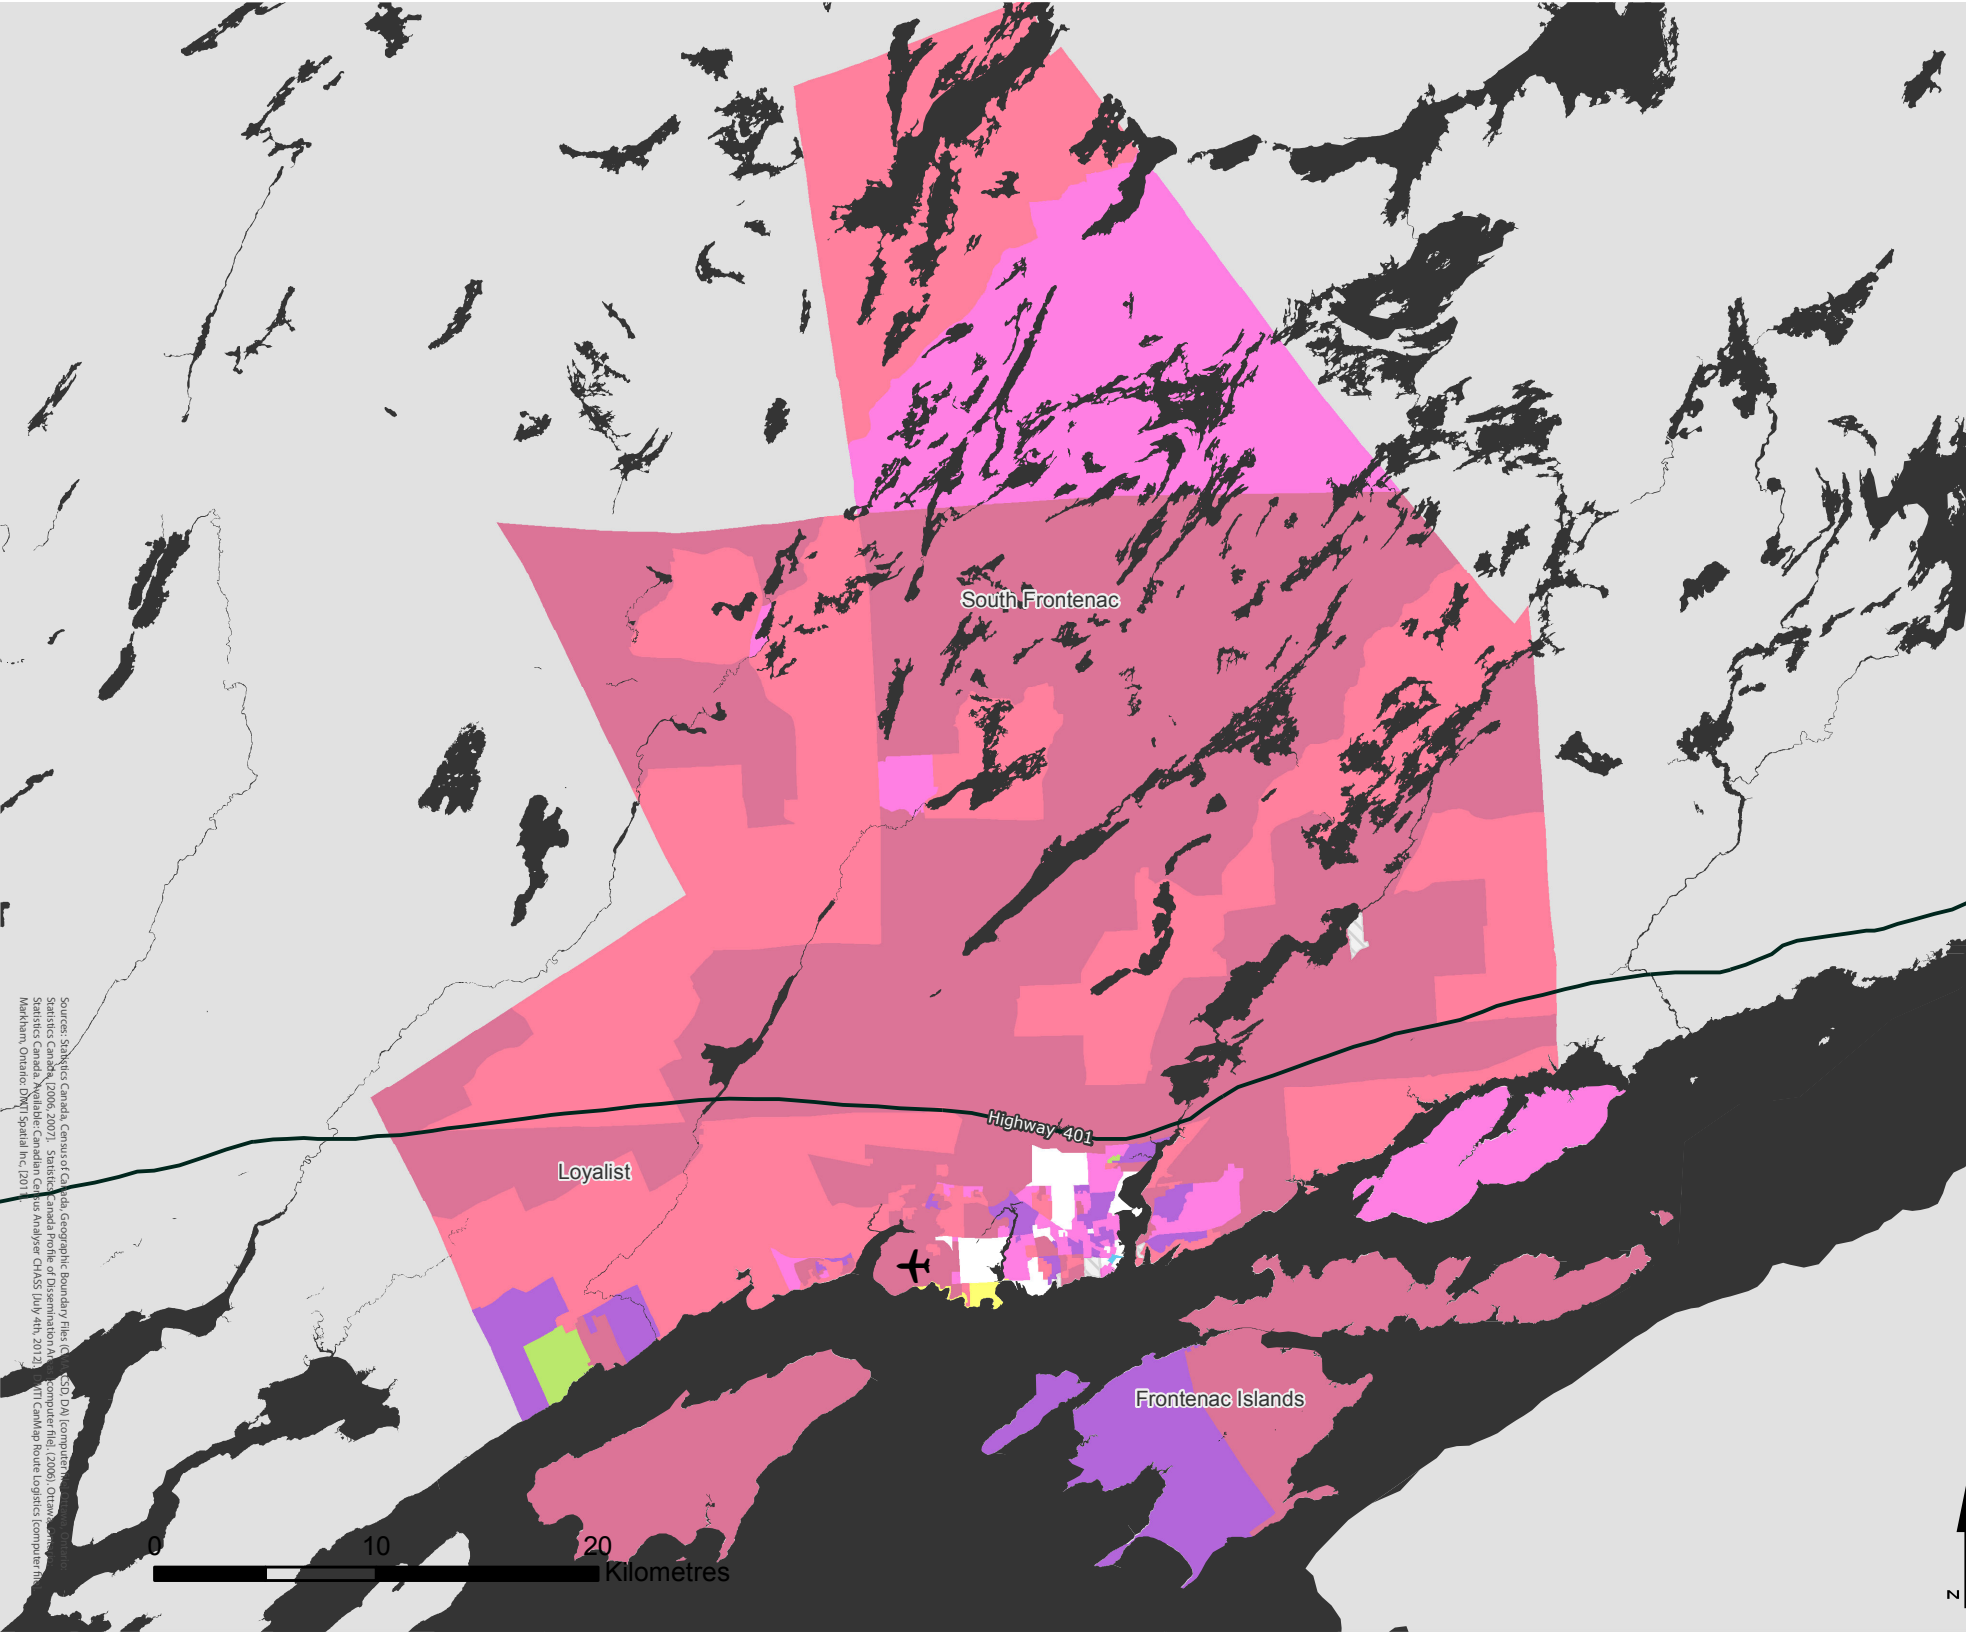

KINGSTON

Census Metropolitan Area

2006 Census Dissemination Area Data:
Statistics Canada

Atlas of Suburbanisms,
Global Suburbanisms Research Project

LEGEND

(Dissemination area average or percentage
greater than metropolitan average)

-  % of households that are couples with children, average number of rooms in home and average hours spent on unpaid housework below metropolitan average
-  No Data - Outside census metropolitan area
-  Data not available