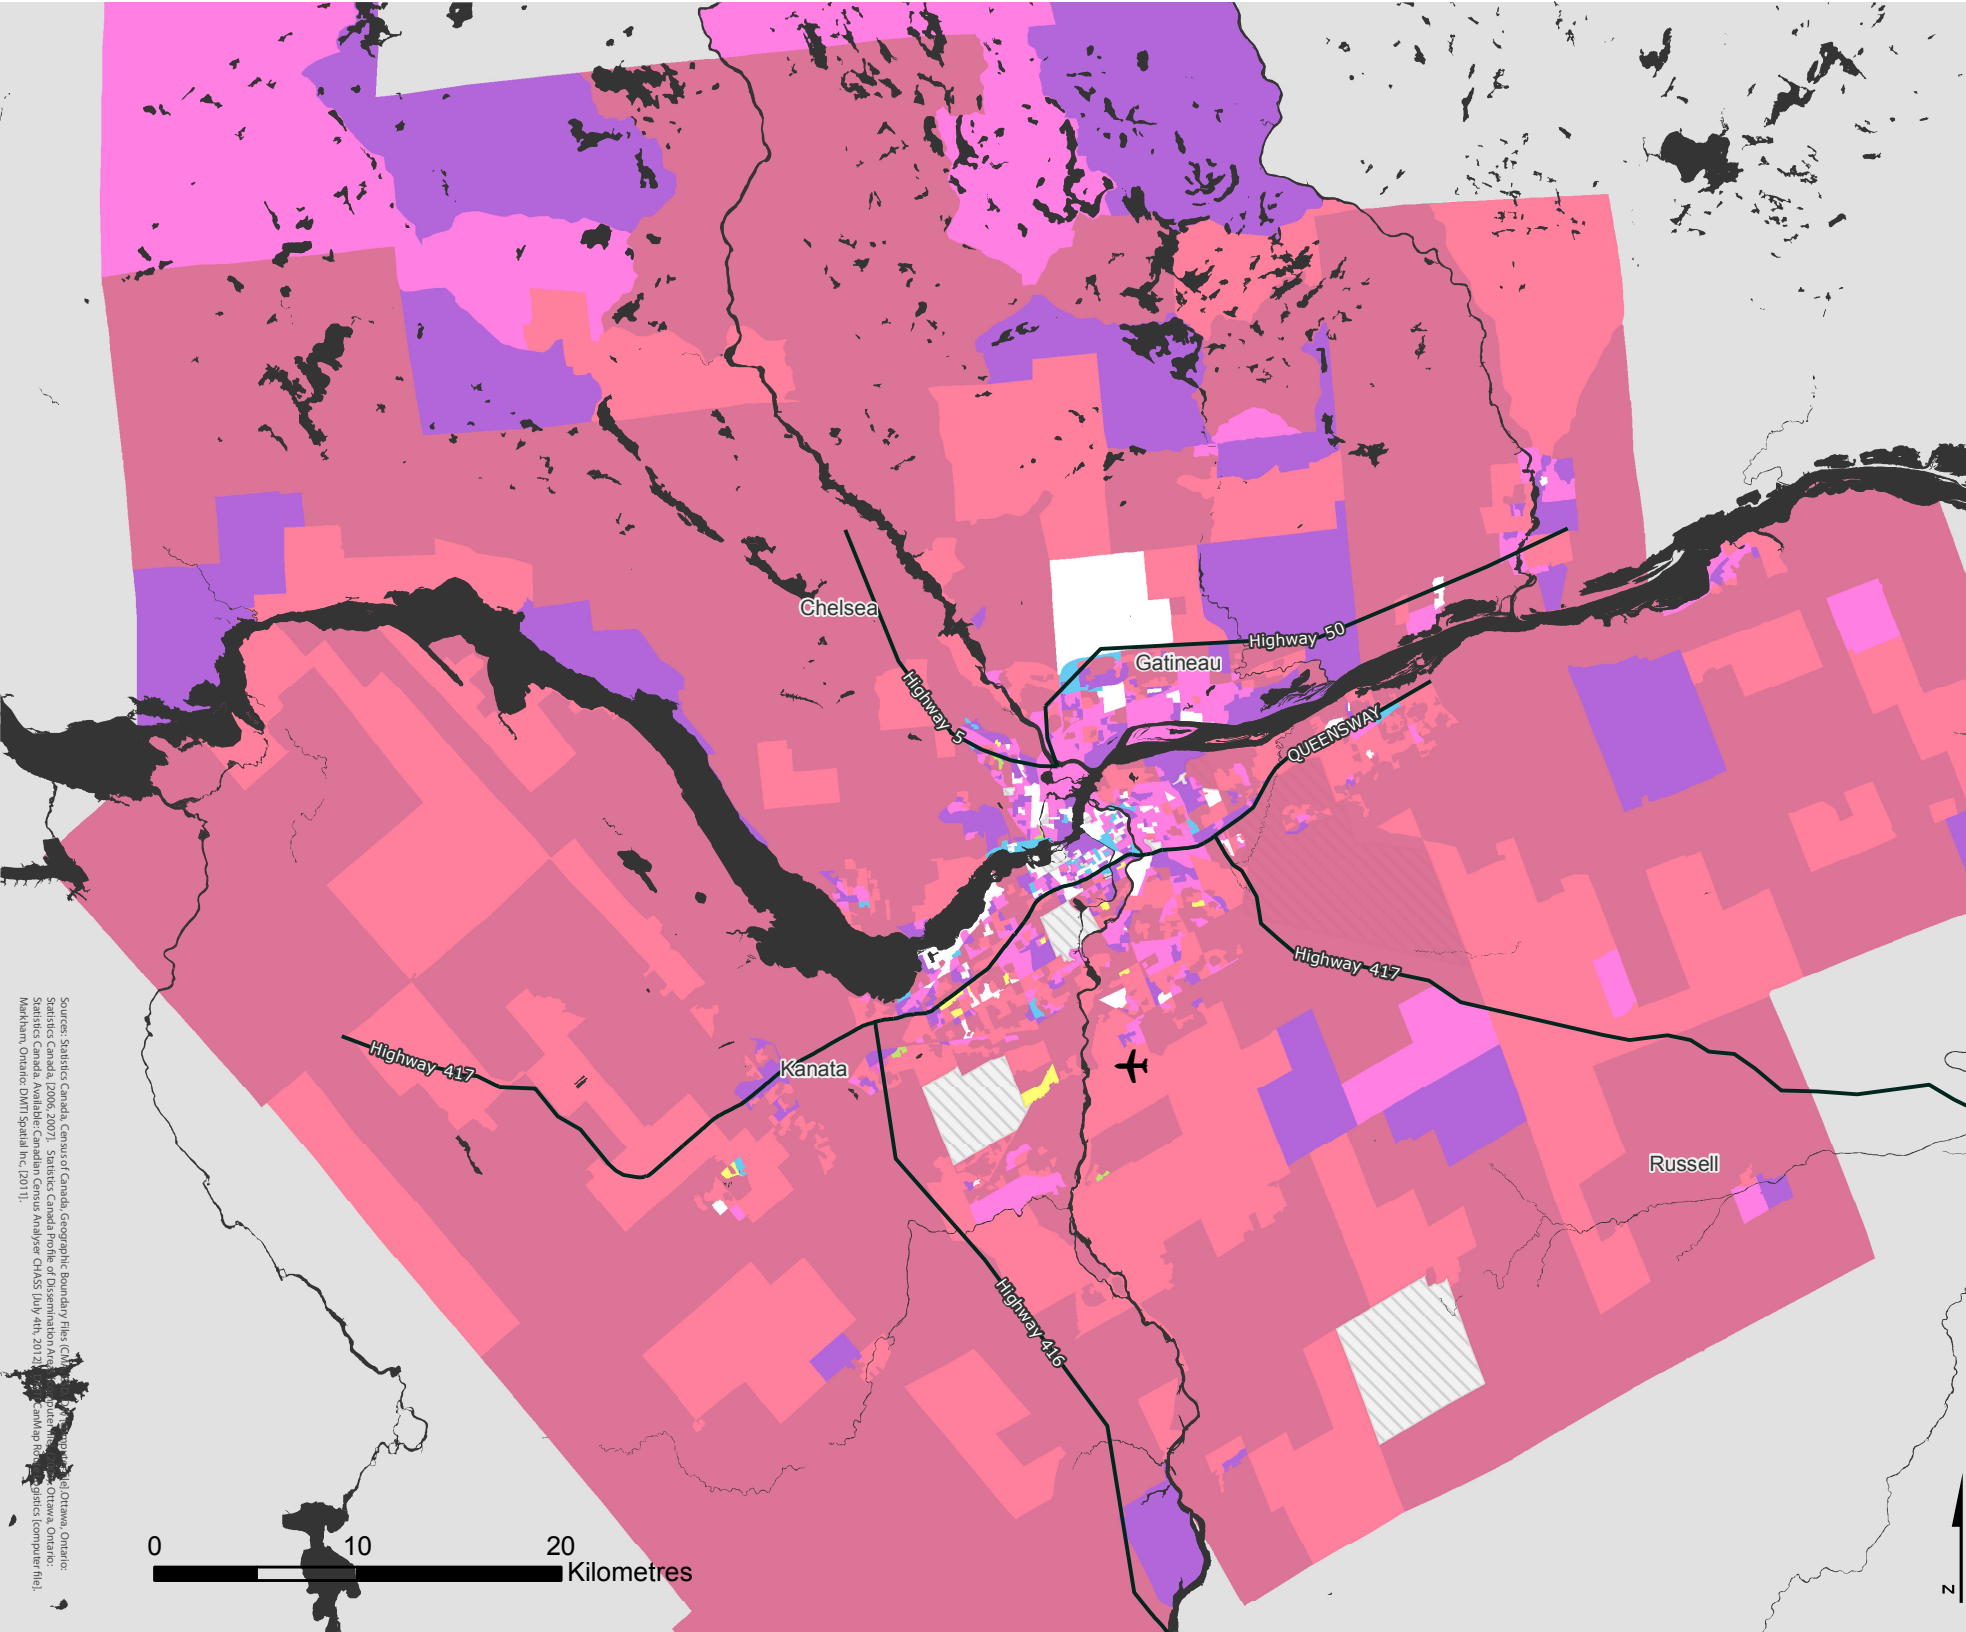

OTTAWA -GATINEAU

Census Metropolitan Area

2006 Census Dissemination Area Data:
Statistics Canada

Atlas of Suburbanisms,
Global Suburbanisms Research Project

LEGEND

(Dissemination area average or percentage
greater than metropolitan average)

-  % of households that are couples with children, average number of rooms in home and average hours spent on unpaid housework below metropolitan average
-  No Data - Outside census metropolitan area
-  Data not available

0 10 20
Kilometres

<http://env-blogs.uwaterloo.ca/atlas/>