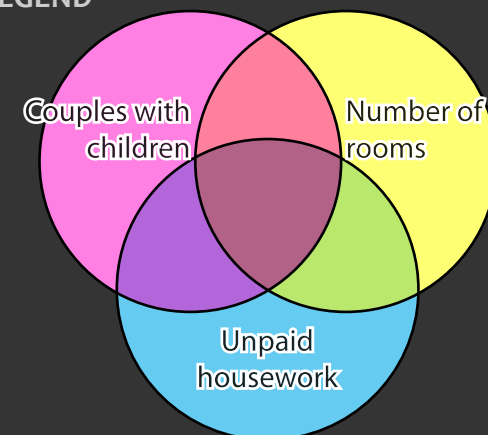

SAGUENAY

Census Metropolitan Area

2006 Census Dissemination Area Data:
Statistics Canada

Atlas of Suburbanisms,
Global Suburbanisms Research Project

LEGEND

(Dissemination area average or percentage
greater than metropolitan average)

- % of households that are couples with children, average number of rooms in home and average hours spent on unpaid housework below metropolitan average
- No Data - Outside census metropolitan area
- Data not available