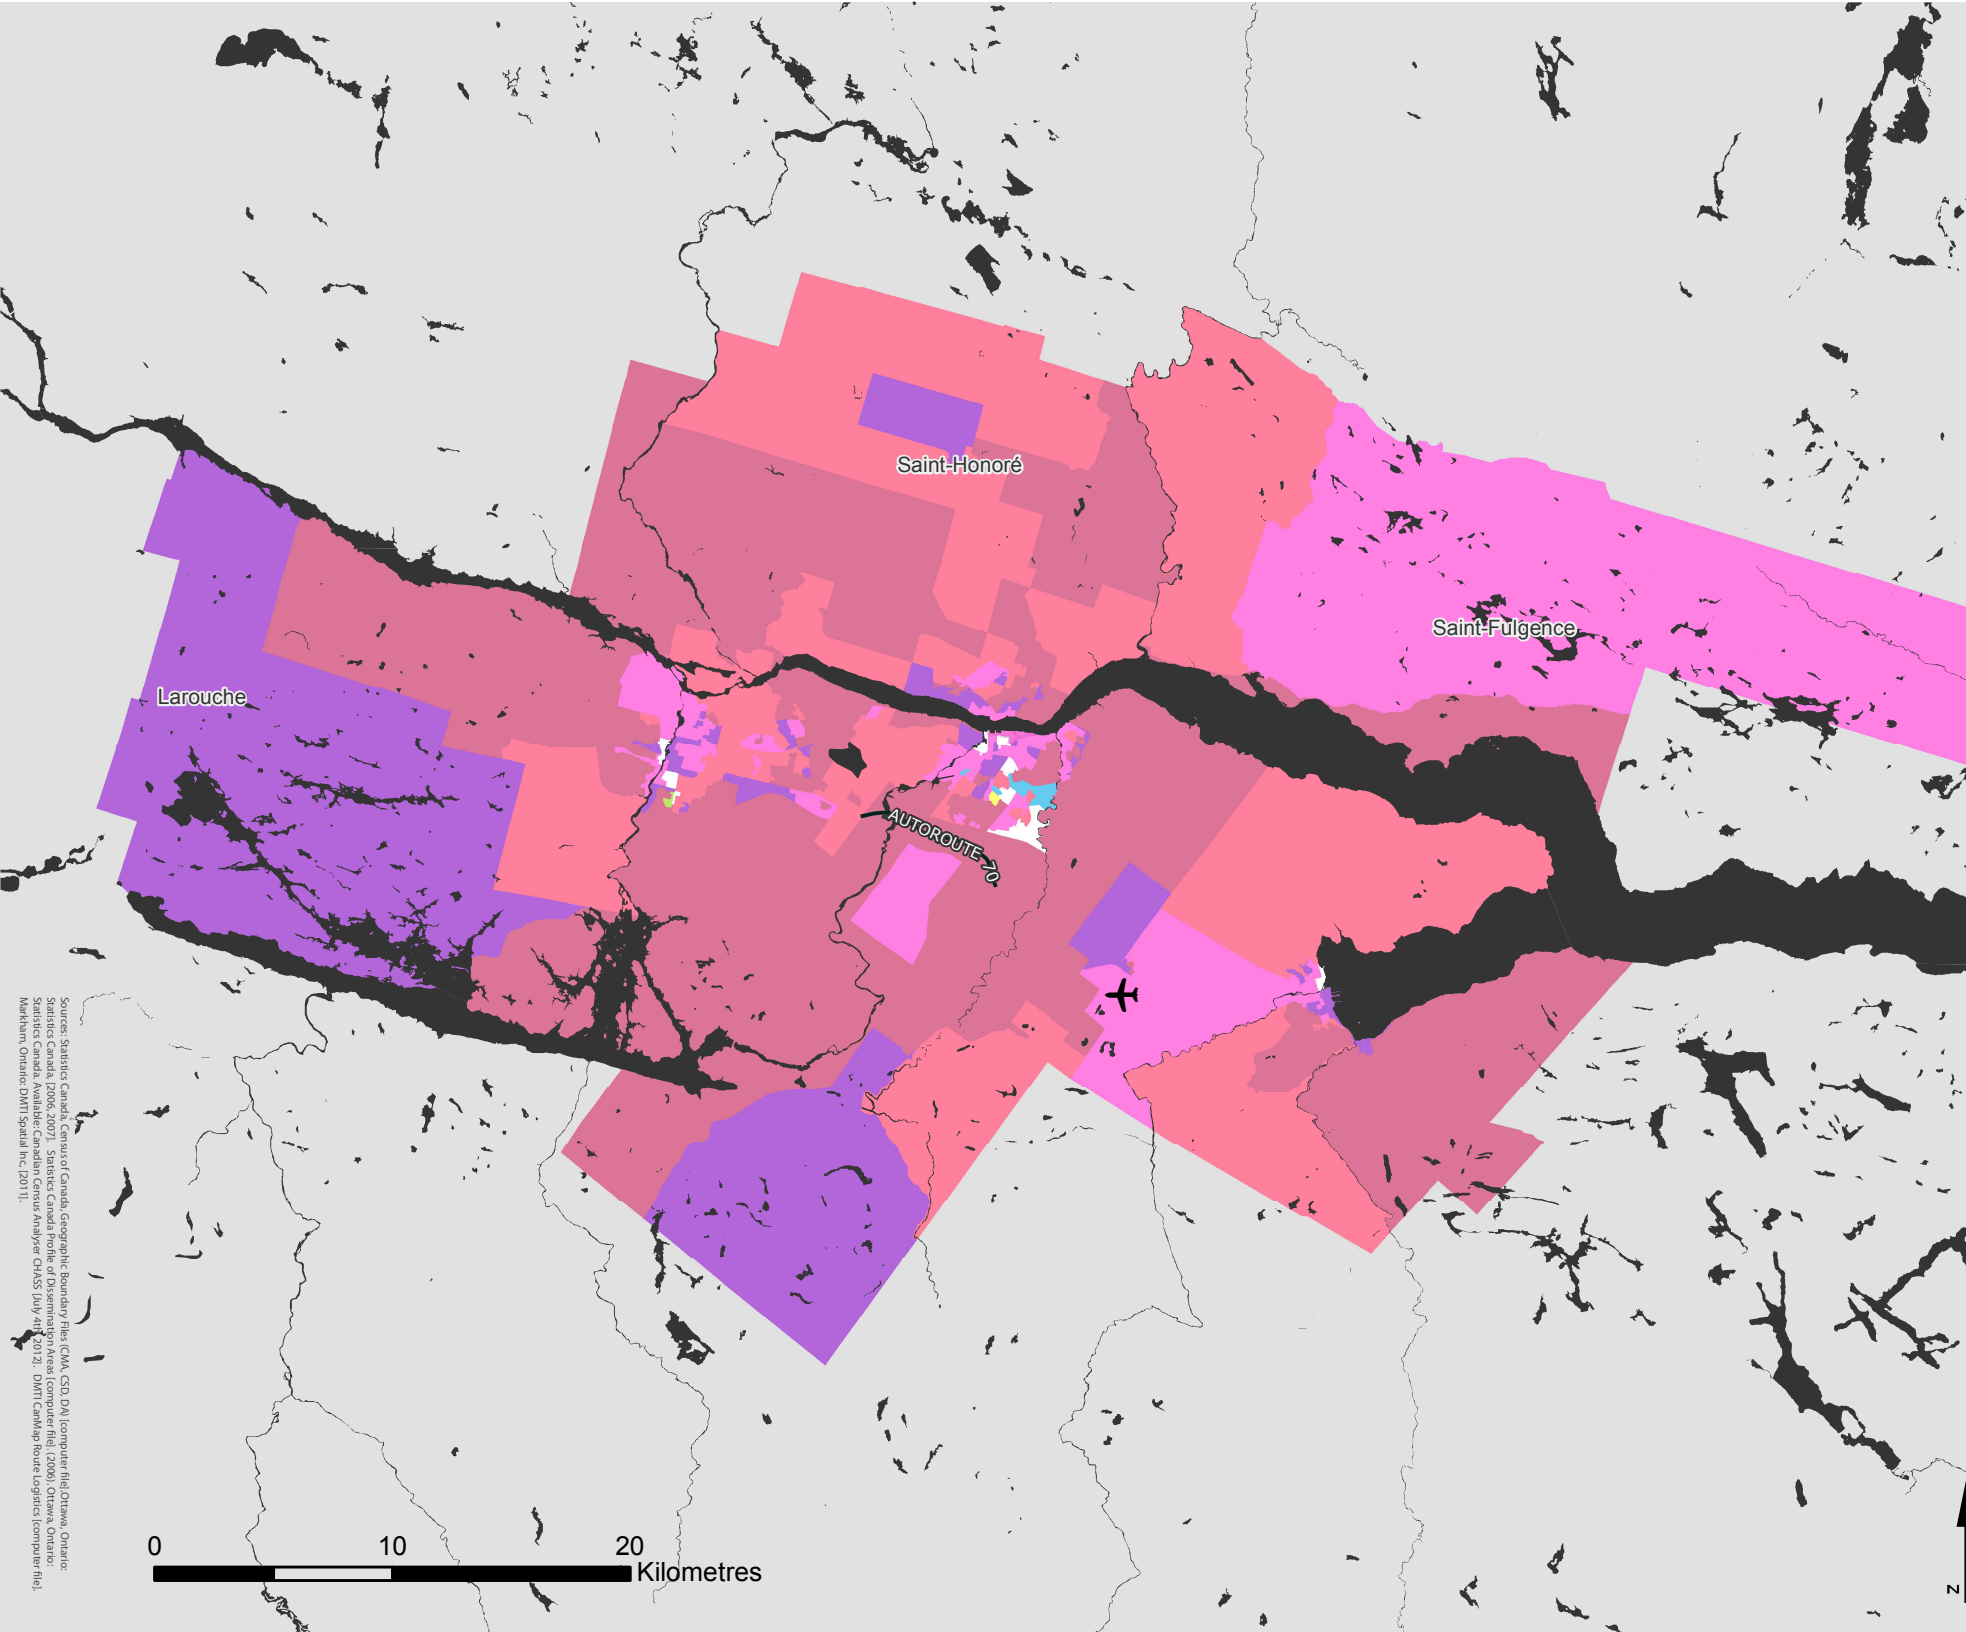

<http://env-blogs.uwaterloo.ca/atlas/>