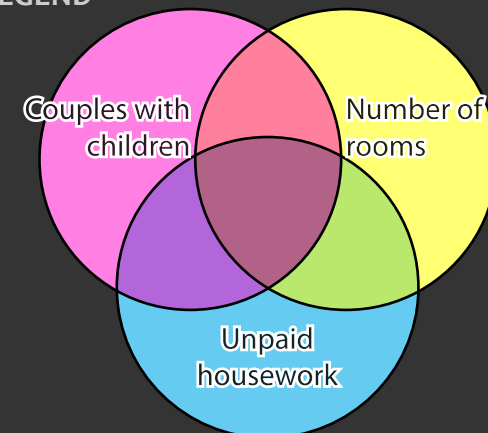

SASKATOON

Census Metropolitan Area

2006 Census Dissemination Area Data:
Statistics Canada

Atlas of Suburbanisms,
Global Suburbanisms Research Project

LEGEND

(Dissemination area average or percentage
greater than metropolitan average)

- % of households that are couples with children, average number of rooms in home and average hours spent on unpaid housework below metropolitan average
- No Data - Outside census metropolitan area
- Data not available