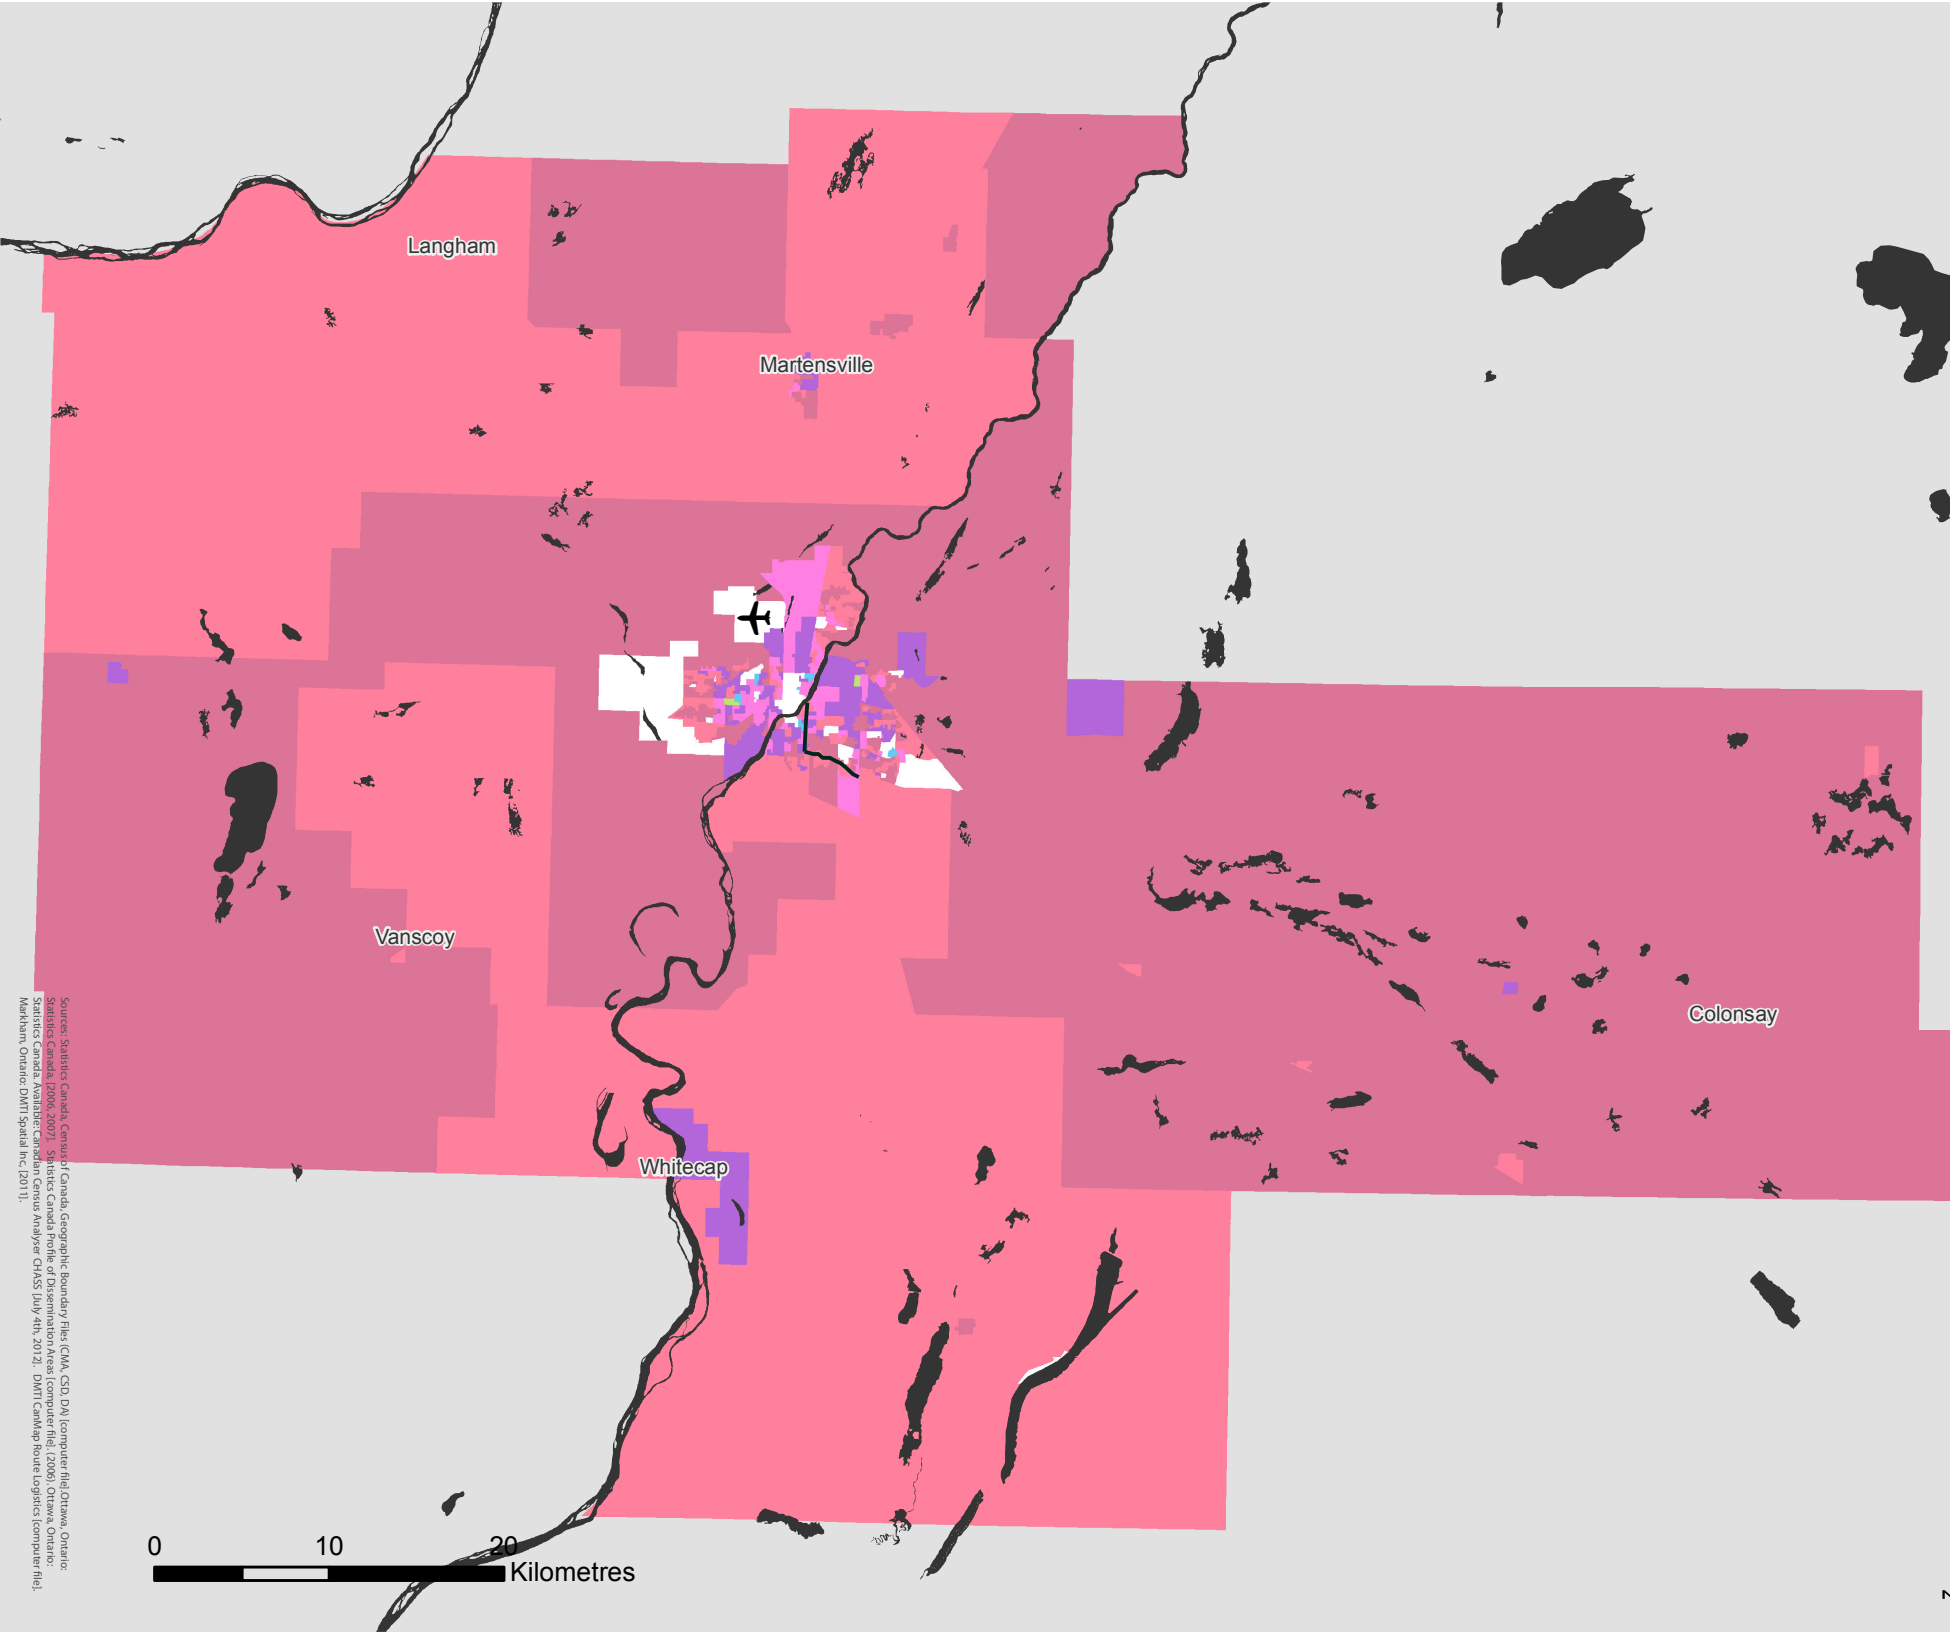

SASKATOON

Census Metropolitan Area

2006 Census Dissemination Area Data:
Statistics Canada

Atlas of Suburbanisms,
Global Suburbanisms Research Project

LEGEND

(Dissemination area average or percentage
greater than metropolitan average)

- % of households that are couples with children, average number of rooms in home and average hours spent on unpaid housework below metropolitan average
- No Data - Outside census metropolitan area
- Data not available