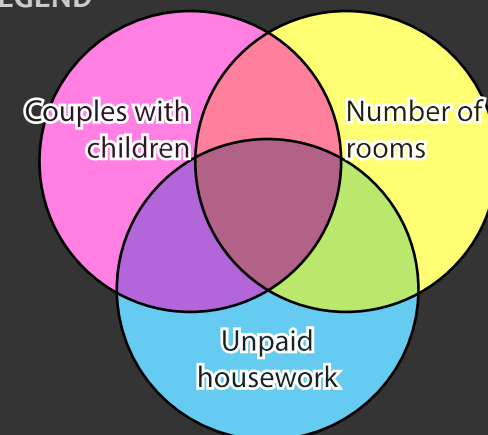

KITCHENER -WATERLOO

Census Metropolitan Area

2006 Census Dissemination Area Data:
Statistics Canada

Atlas of Suburbanisms,
Global Suburbanisms Research Project

LEGEND

(Dissemination area average or percentage
greater than metropolitan average)

- % of households that are couples with children, average number of rooms in home and average hours spent on unpaid housework below metropolitan average
- No Data - Outside census metropolitan area
- Data not available

0 10 20 Kilometres

Woolwich

Highway 8

Highway 6

Highway 7 & 8

Highway 8

Highway 401

Cambridge

North Dumfries