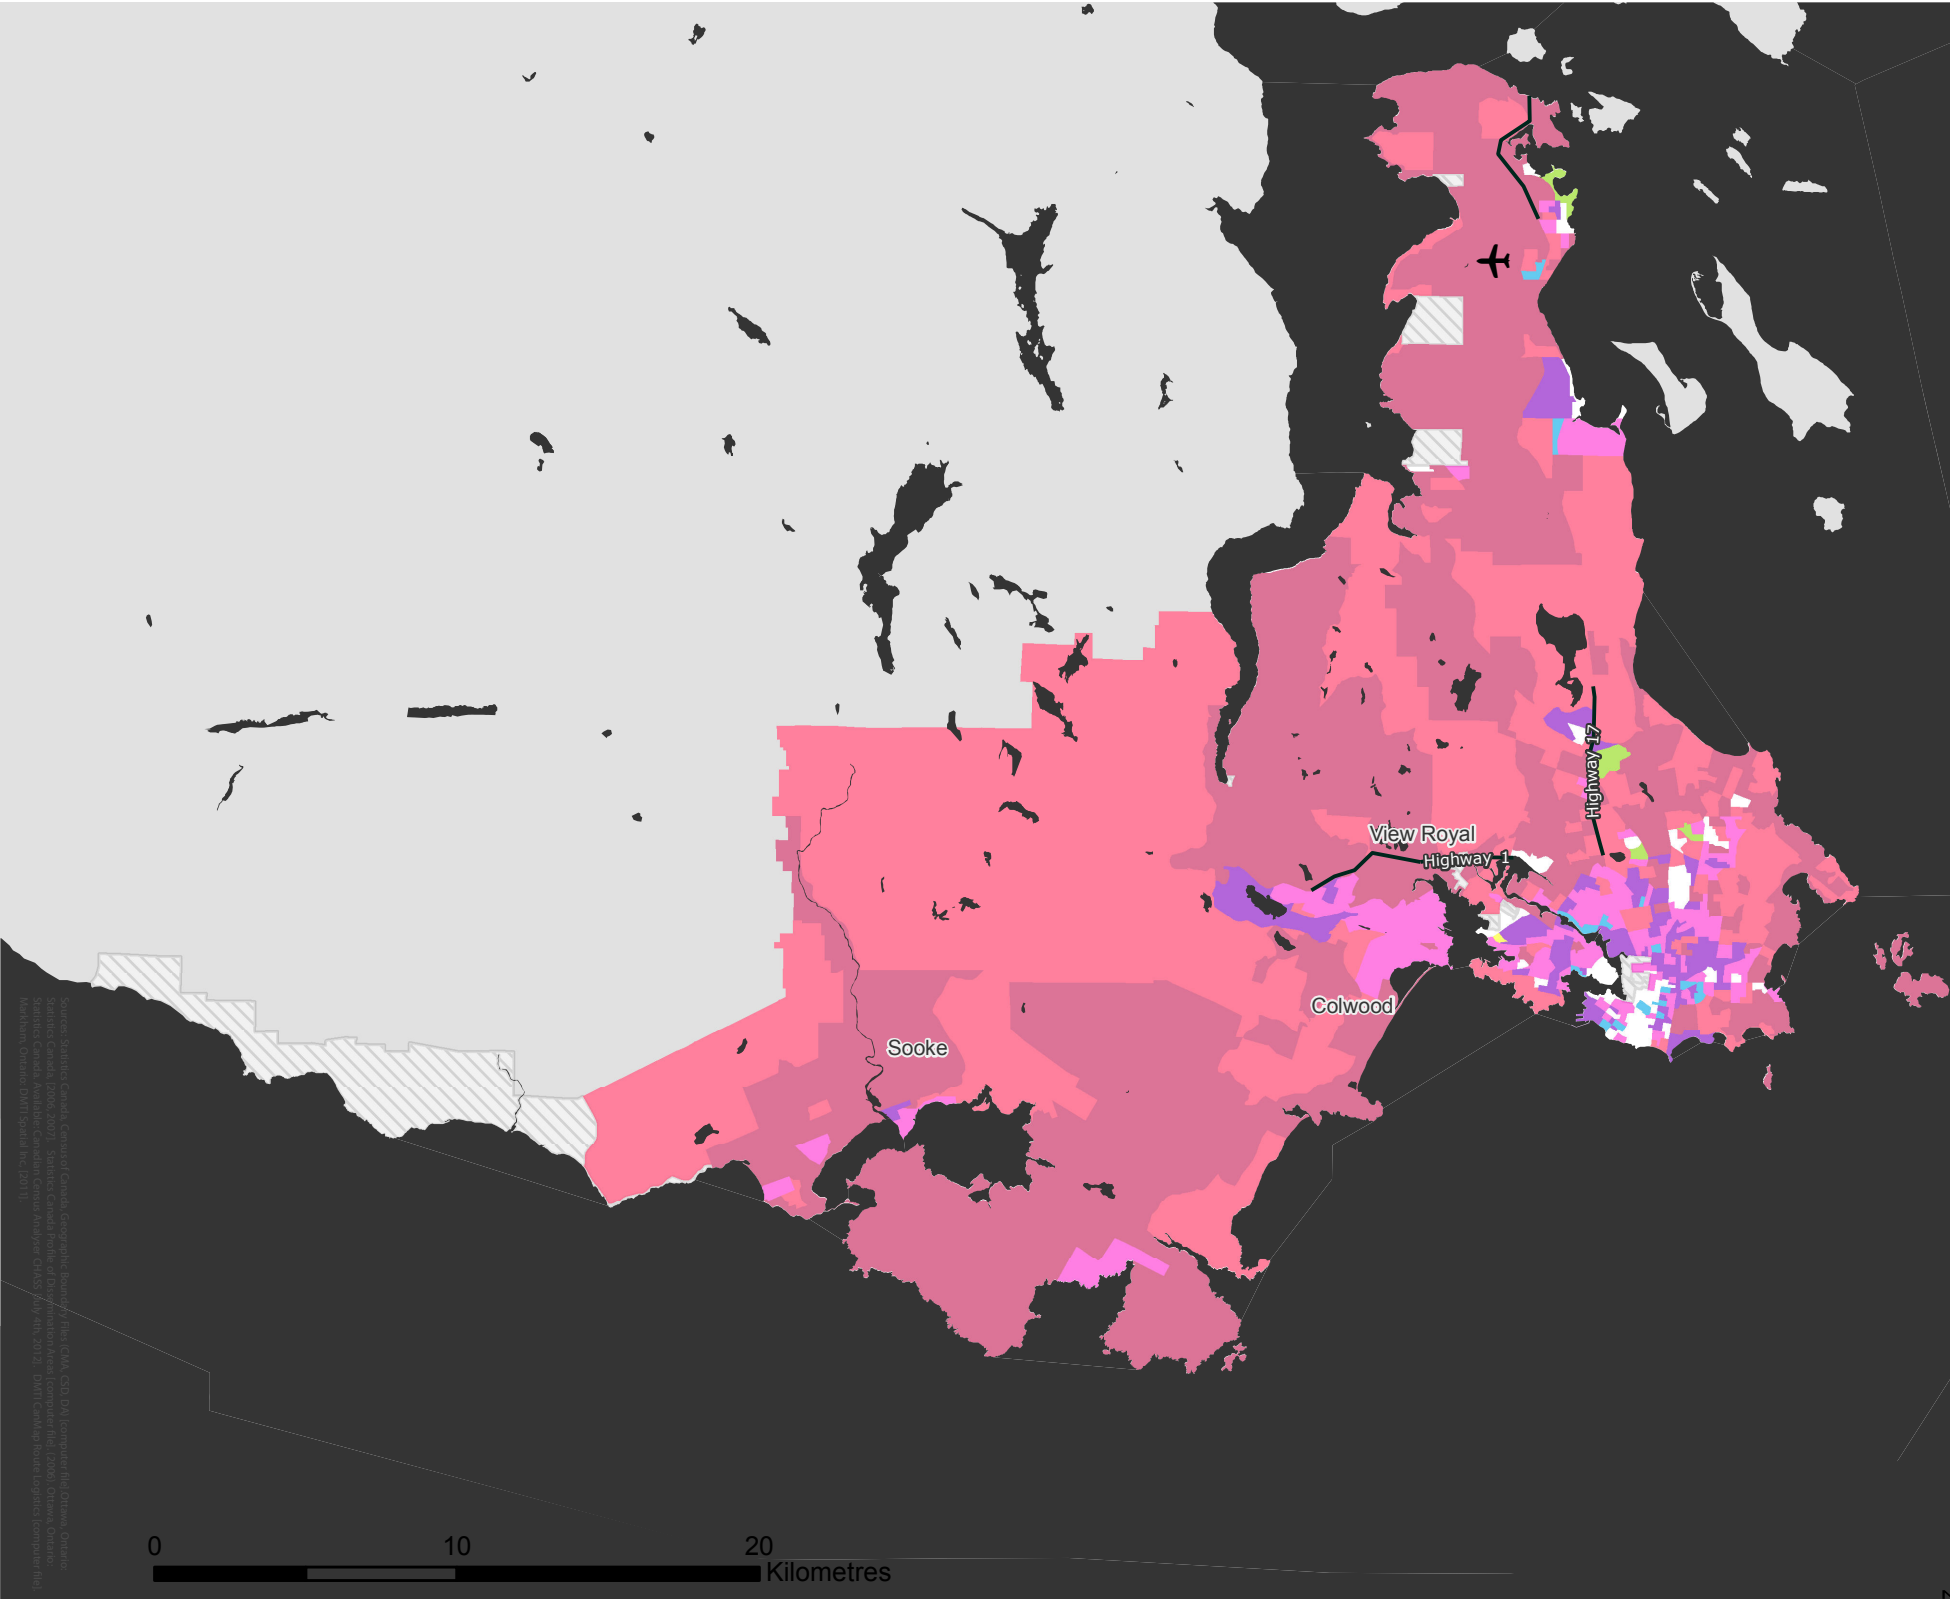

# VICTORIA

Census Metropolitan Area

2006 Census Dissemination Area Data:  
Statistics Canada

Atlas of Suburbanisms,  
Global Suburbanisms Research Project

## LEGEND

(Dissemination area average or percentage  
greater than metropolitan average)

-  % of households that are couples with children, average number of rooms in home and average hours spent on unpaid housework below metropolitan average
-  No Data - Outside census metropolitan area
-  Data not available

Source: Statistics Canada, "Census of Canada, Geographical Results - The CMA, CSD, DM, Composite File, Census Statistics Canada, 2006, 99-011", Statistics Canada Profile of the Vancouver Area (Composite File, 2006), Ottawa, Ontario, Statistics Canada, Available Canadian Census Analysis, CHASS, 2011, 40, 2012. DMNT Consulting, Research Analytics (Composite File, 2011).