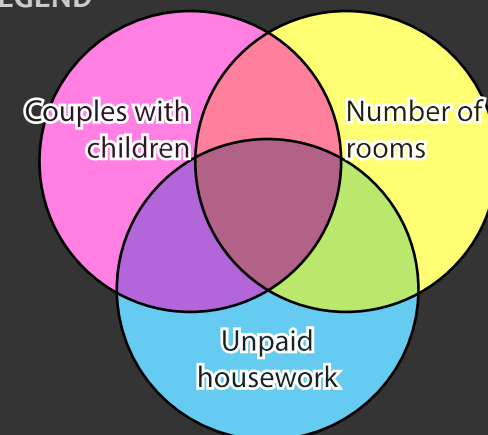

## LEGEND

(Dissemination area average or percentage  
greater than metropolitan average)

-  % of households that are couples with children, average number of rooms in home and average hours spent on unpaid housework below metropolitan average
-  No Data - Outside census metropolitan area
-  Data not available