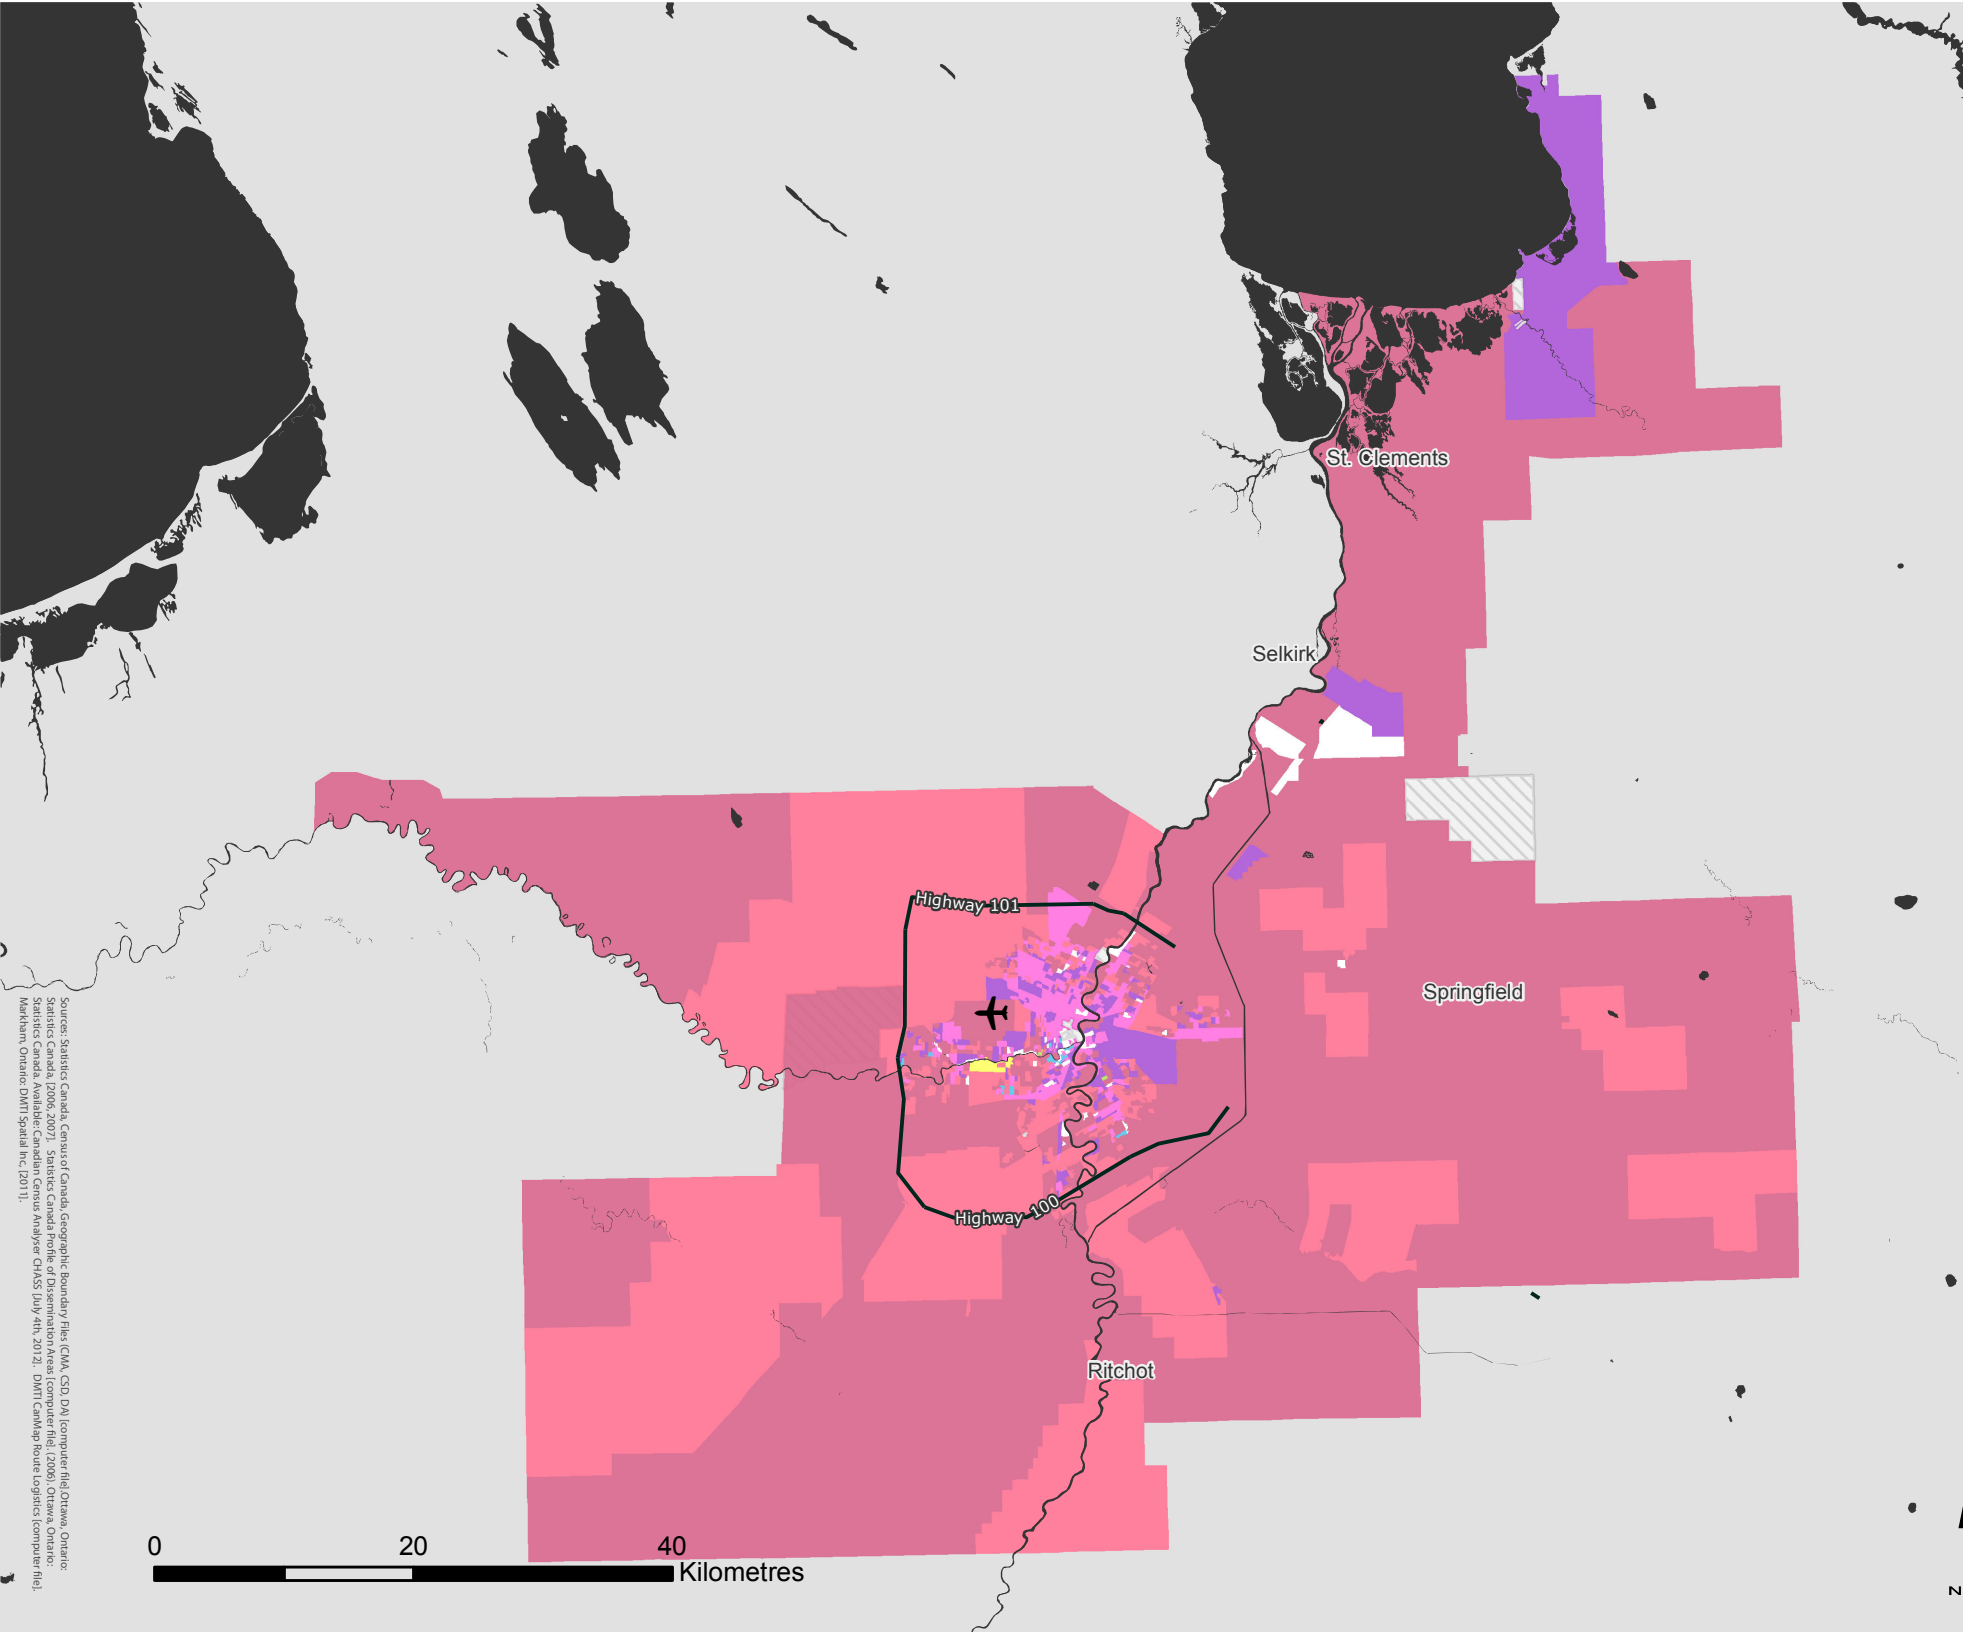

# WINNIPEG

Census Metropolitan Area

2006 Census Dissemination Area Data:  
Statistics Canada

Atlas of Suburbanisms,  
Global Suburbanisms Research Project

## LEGEND

(Dissemination area average or percentage greater than metropolitan average)

-  % of households that are couples with children, average number of rooms in home and average hours spent on unpaid housework below metropolitan average
-  No Data - Outside census metropolitan area
-  Data not available