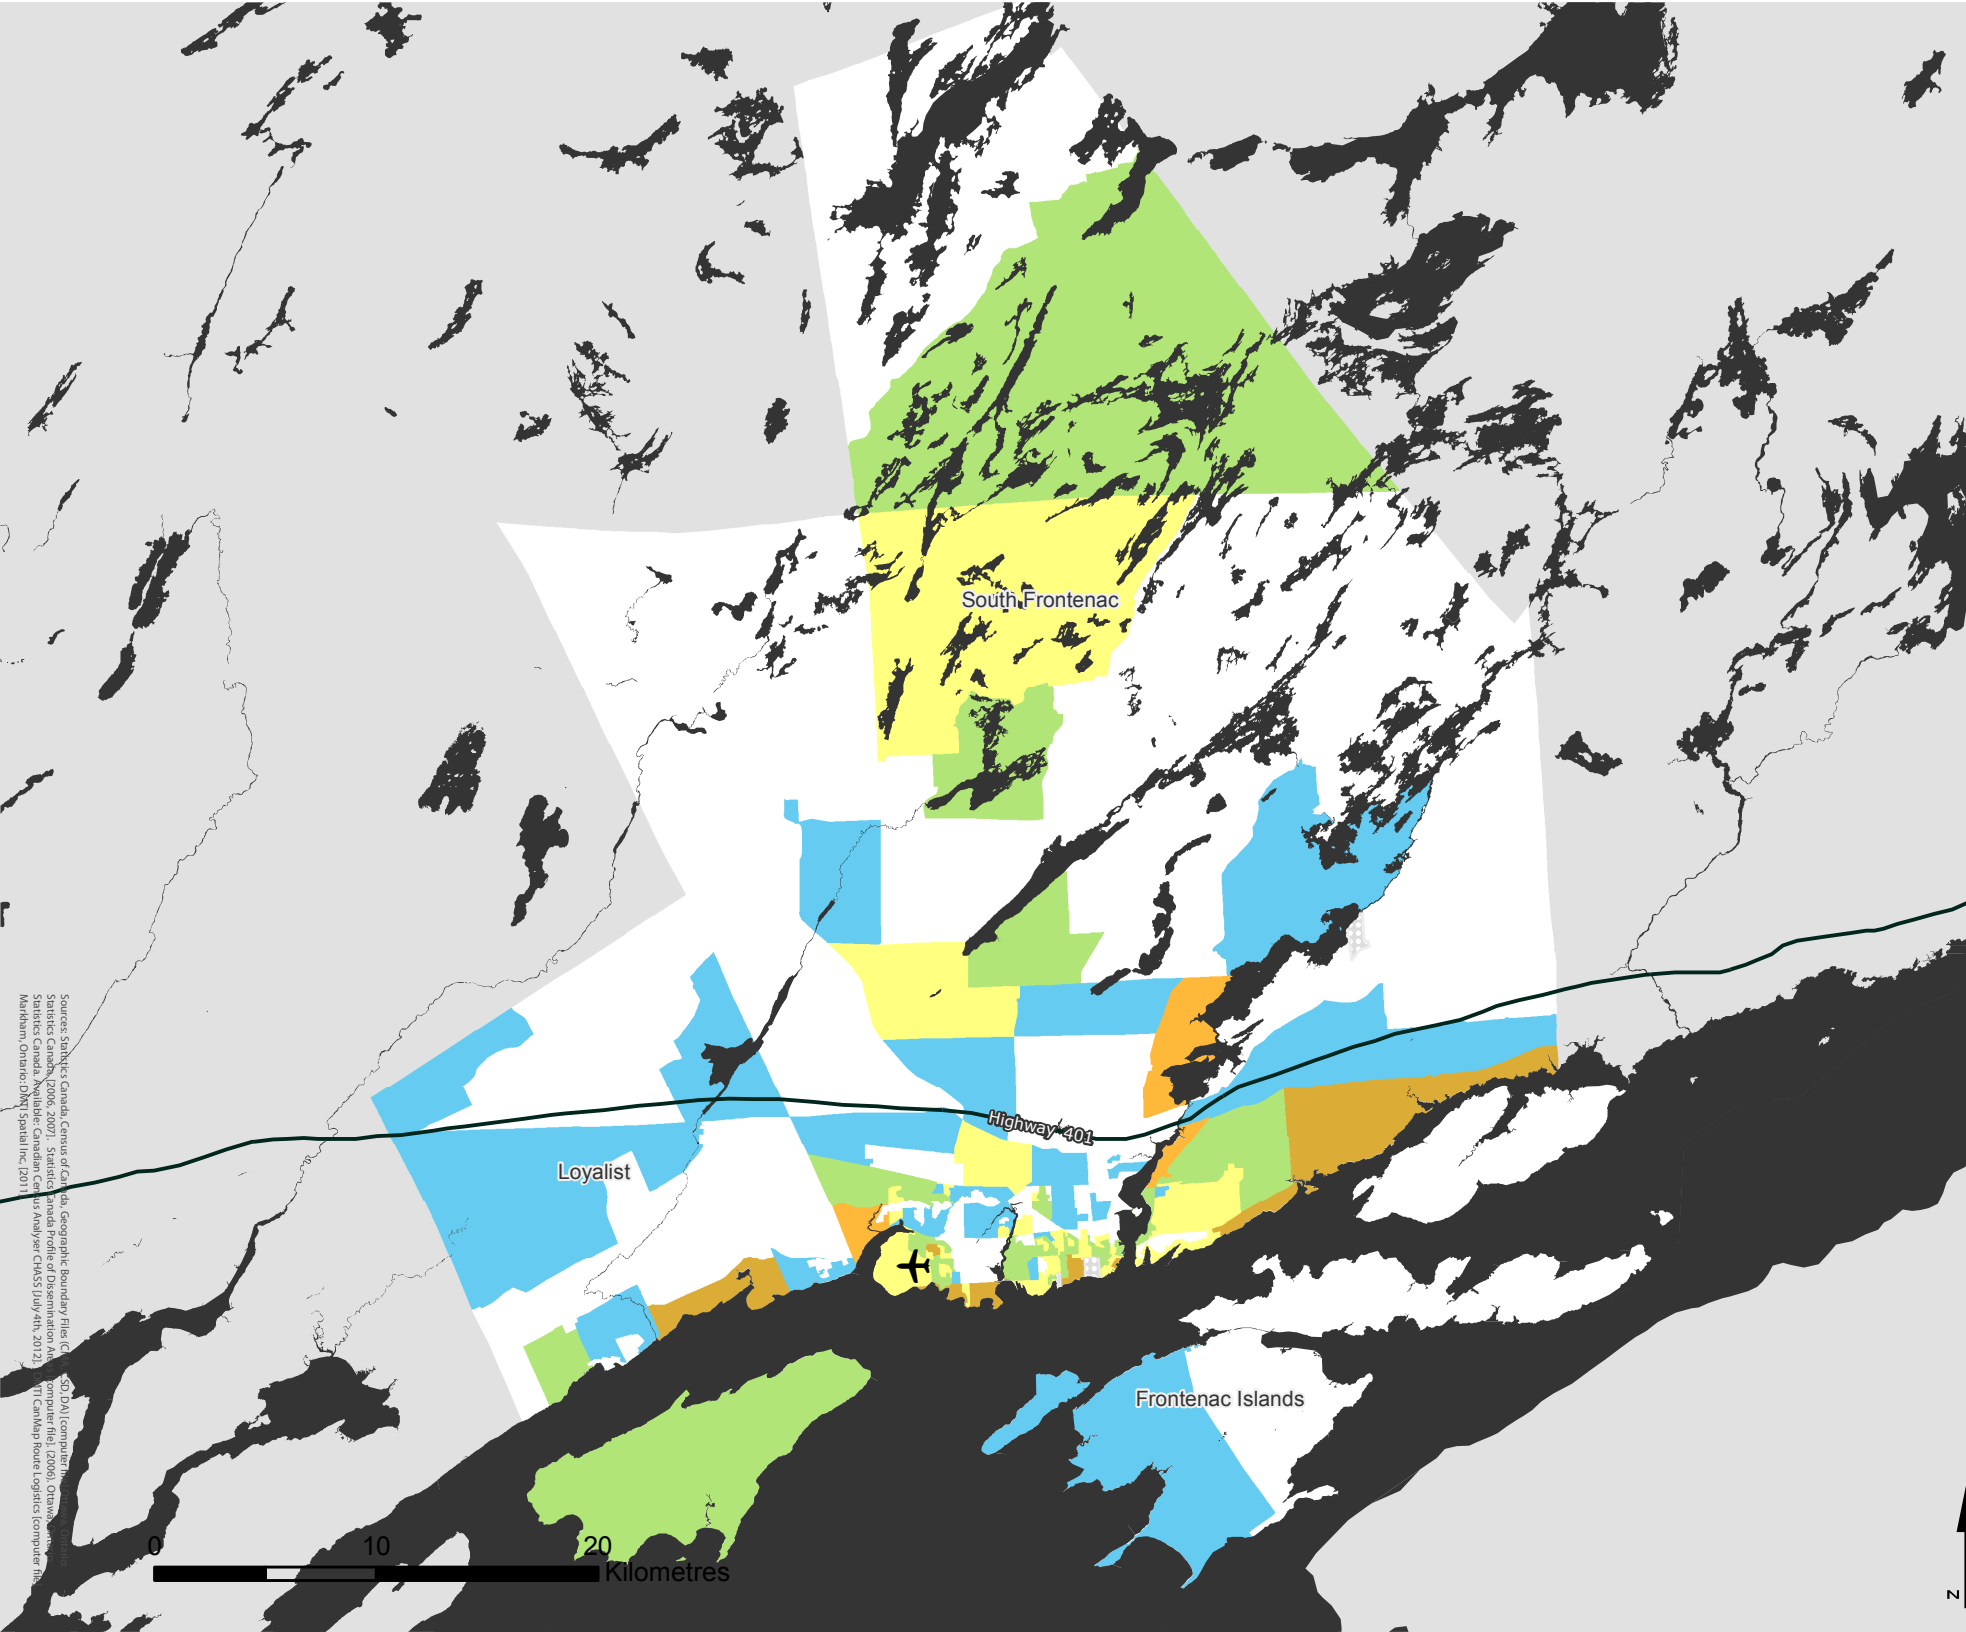

# KINGSTON

Census Metropolitan Area

2006 Census Dissemination Area Data:  
Statistics Canada

Atlas of Suburbanisms,  
Global Suburbanisms Research Project

## LEGEND

(Dissemination area average or percentage greater than metropolitan average)

-  % with a university degree, and % in management occupations below metropolitan average; and income less than 1.5 times metropolitan average
-  No Data - Outside census metropolitan area
-  Data not available/Income data suppressed

<sup>1</sup> Income in DA is equal to or greater than 1.5 times the metropolitan average individual pre-tax income

<sup>2</sup> Management Occupations were defined according to the National Occupation Classification 2006 (NOC 2006) and include **Senior Management Occupations** (NOC A0) and **Specialist Managers** (NOC A1)