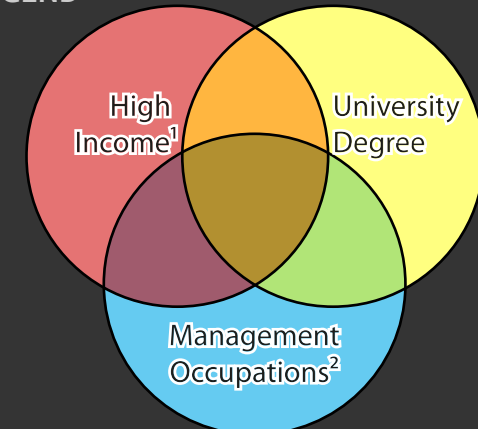

## LEGEND

(Dissemination area average or percentage greater than metropolitan average)

-  % with a university degree, and % in management occupations below metropolitan average; and income less than 1.5 times metropolitan average
-  No Data - Outside census metropolitan area
-  Data not available/Income data suppressed

<sup>1</sup> Income in DA is equal to or greater than 1.5 times the metropolitan average individual pre-tax income

<sup>2</sup> Management Occupations were defined according to the National Occupation Classification 2006 (NOC 2006) and include **Senior Management Occupations** (NOC A0) and **Specialist Managers** (NOC A1)