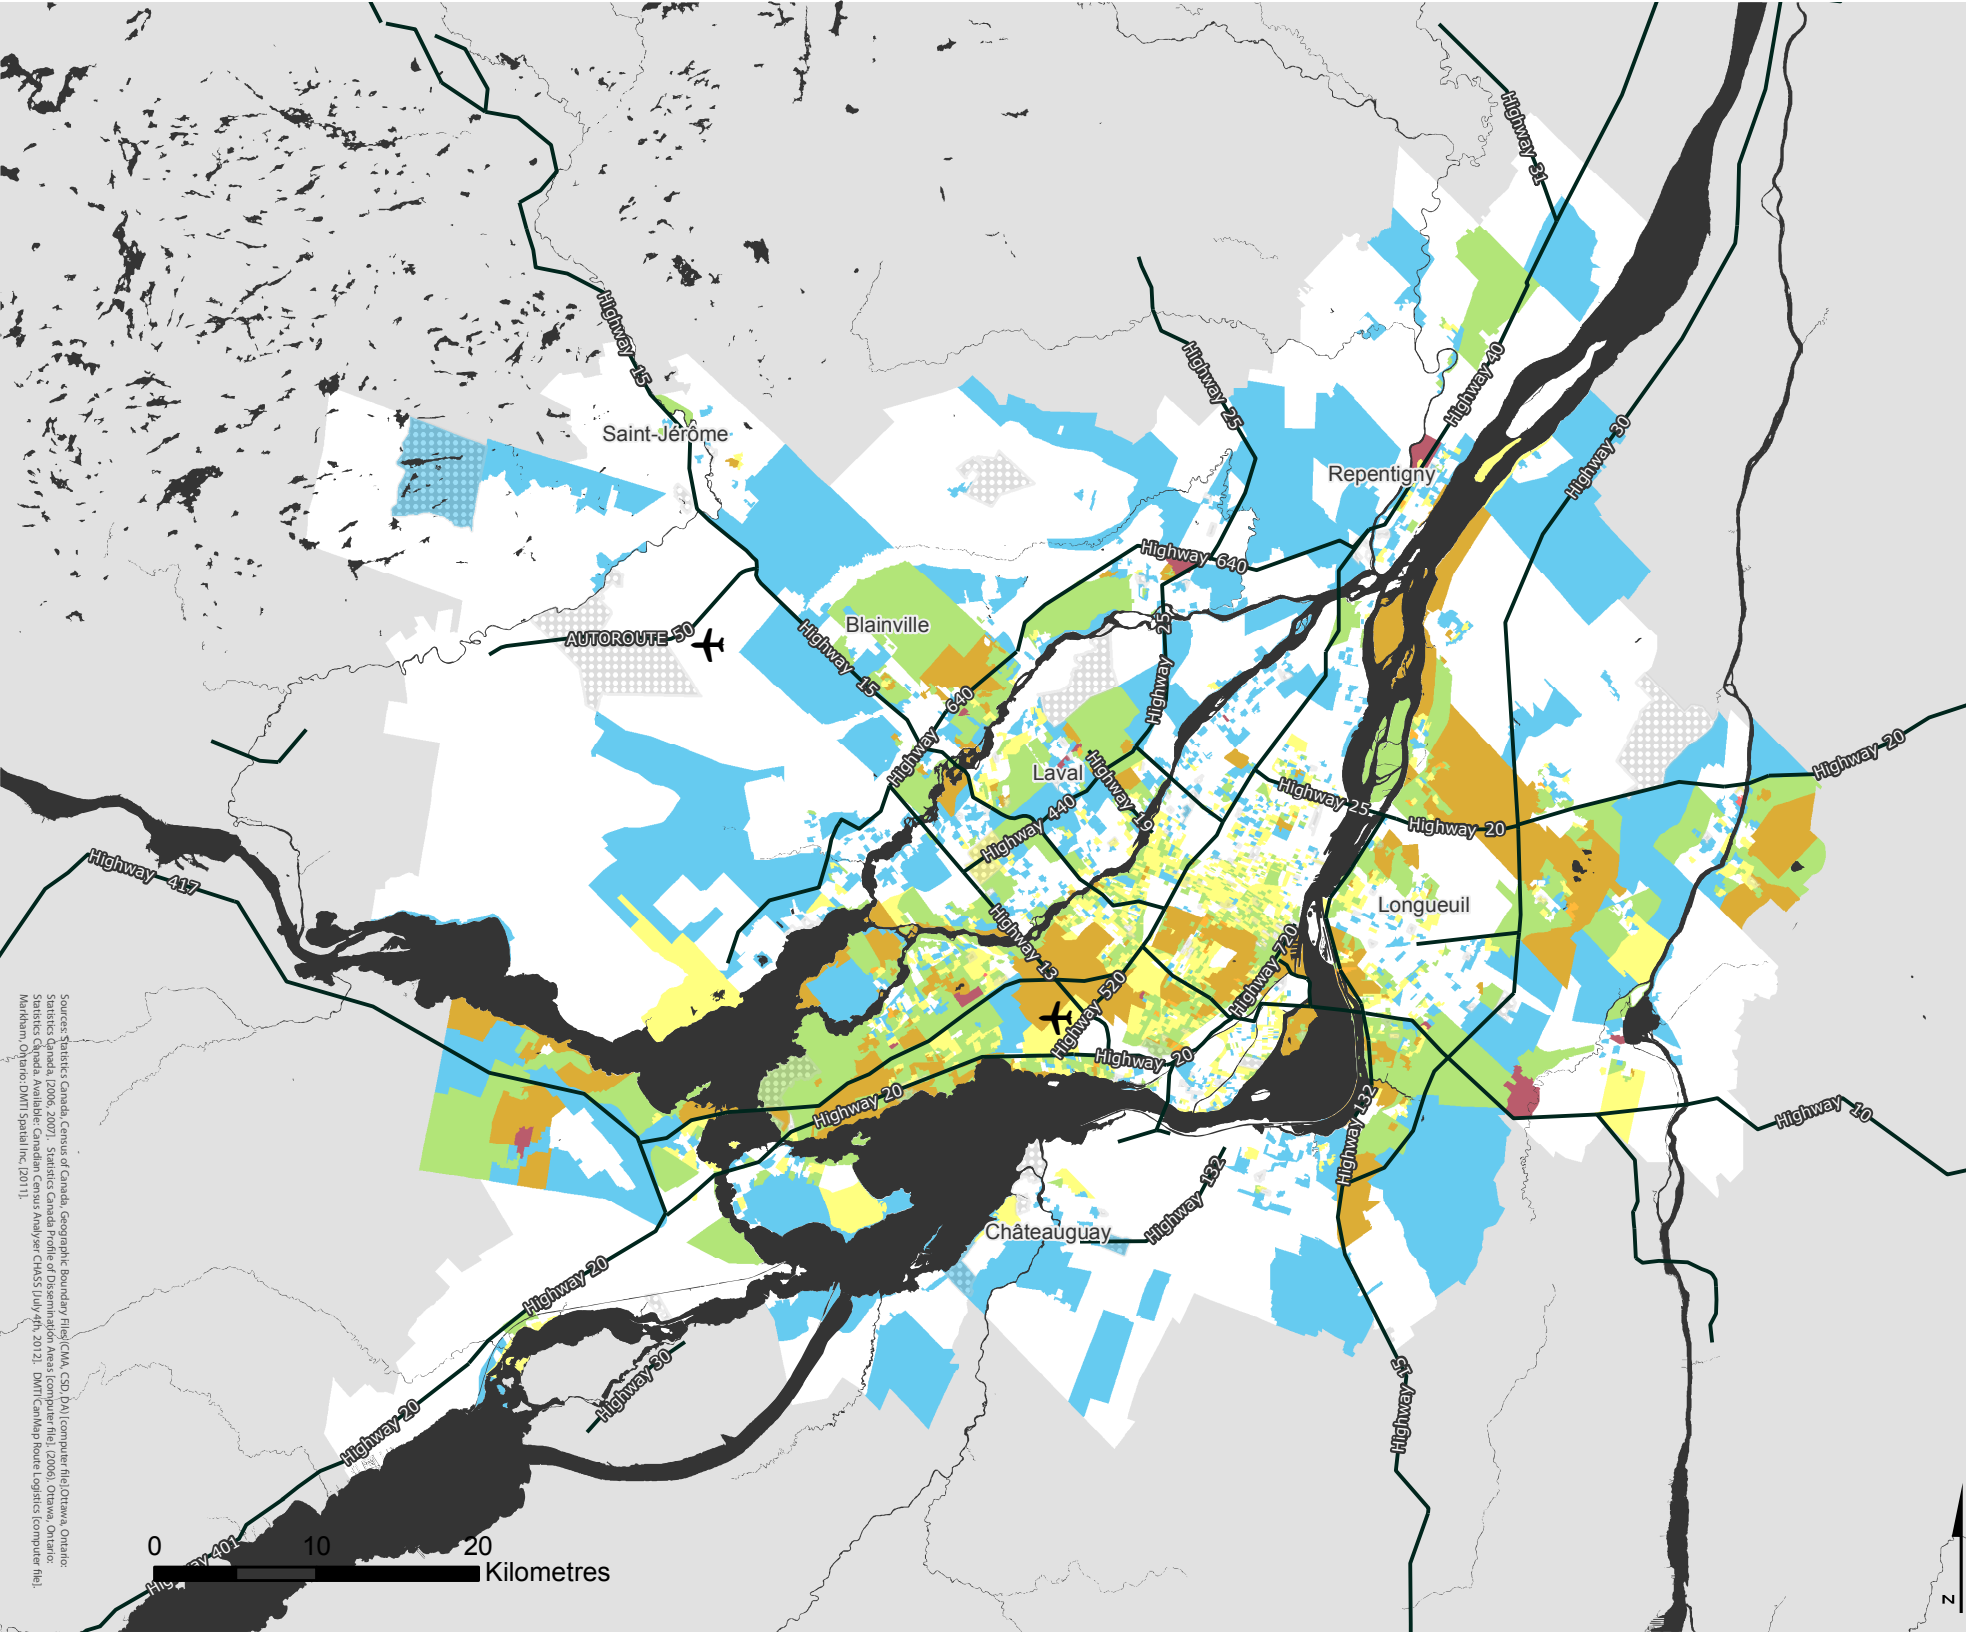

0 10 20 Kilometres