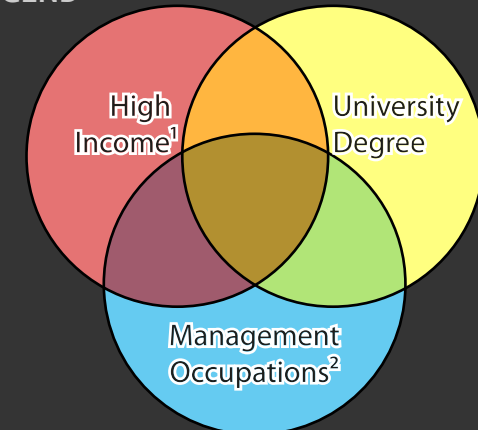

MONTRÉAL

Census Metropolitan Area

2006 Census Dissemination Area Data:
Statistics Canada

Atlas of Suburbanisms,
Global Suburbanisms Research Project

LEGEND

(Dissemination area average or percentage greater than metropolitan average)

- % with a university degree, and % in management occupations below metropolitan average; and income less than 1.5 times metropolitan average
- No Data - Outside census metropolitan area
- Data not available/Income data suppressed

¹ Income in DA is equal to or greater than 1.5 times the metropolitan average individual pre-tax income

² Management Occupations were defined according to the National Occupation Classification 2006 (NOC 2006) and include **Senior Management Occupations** (NOC A0) and **Specialist Managers** (NOC A1)