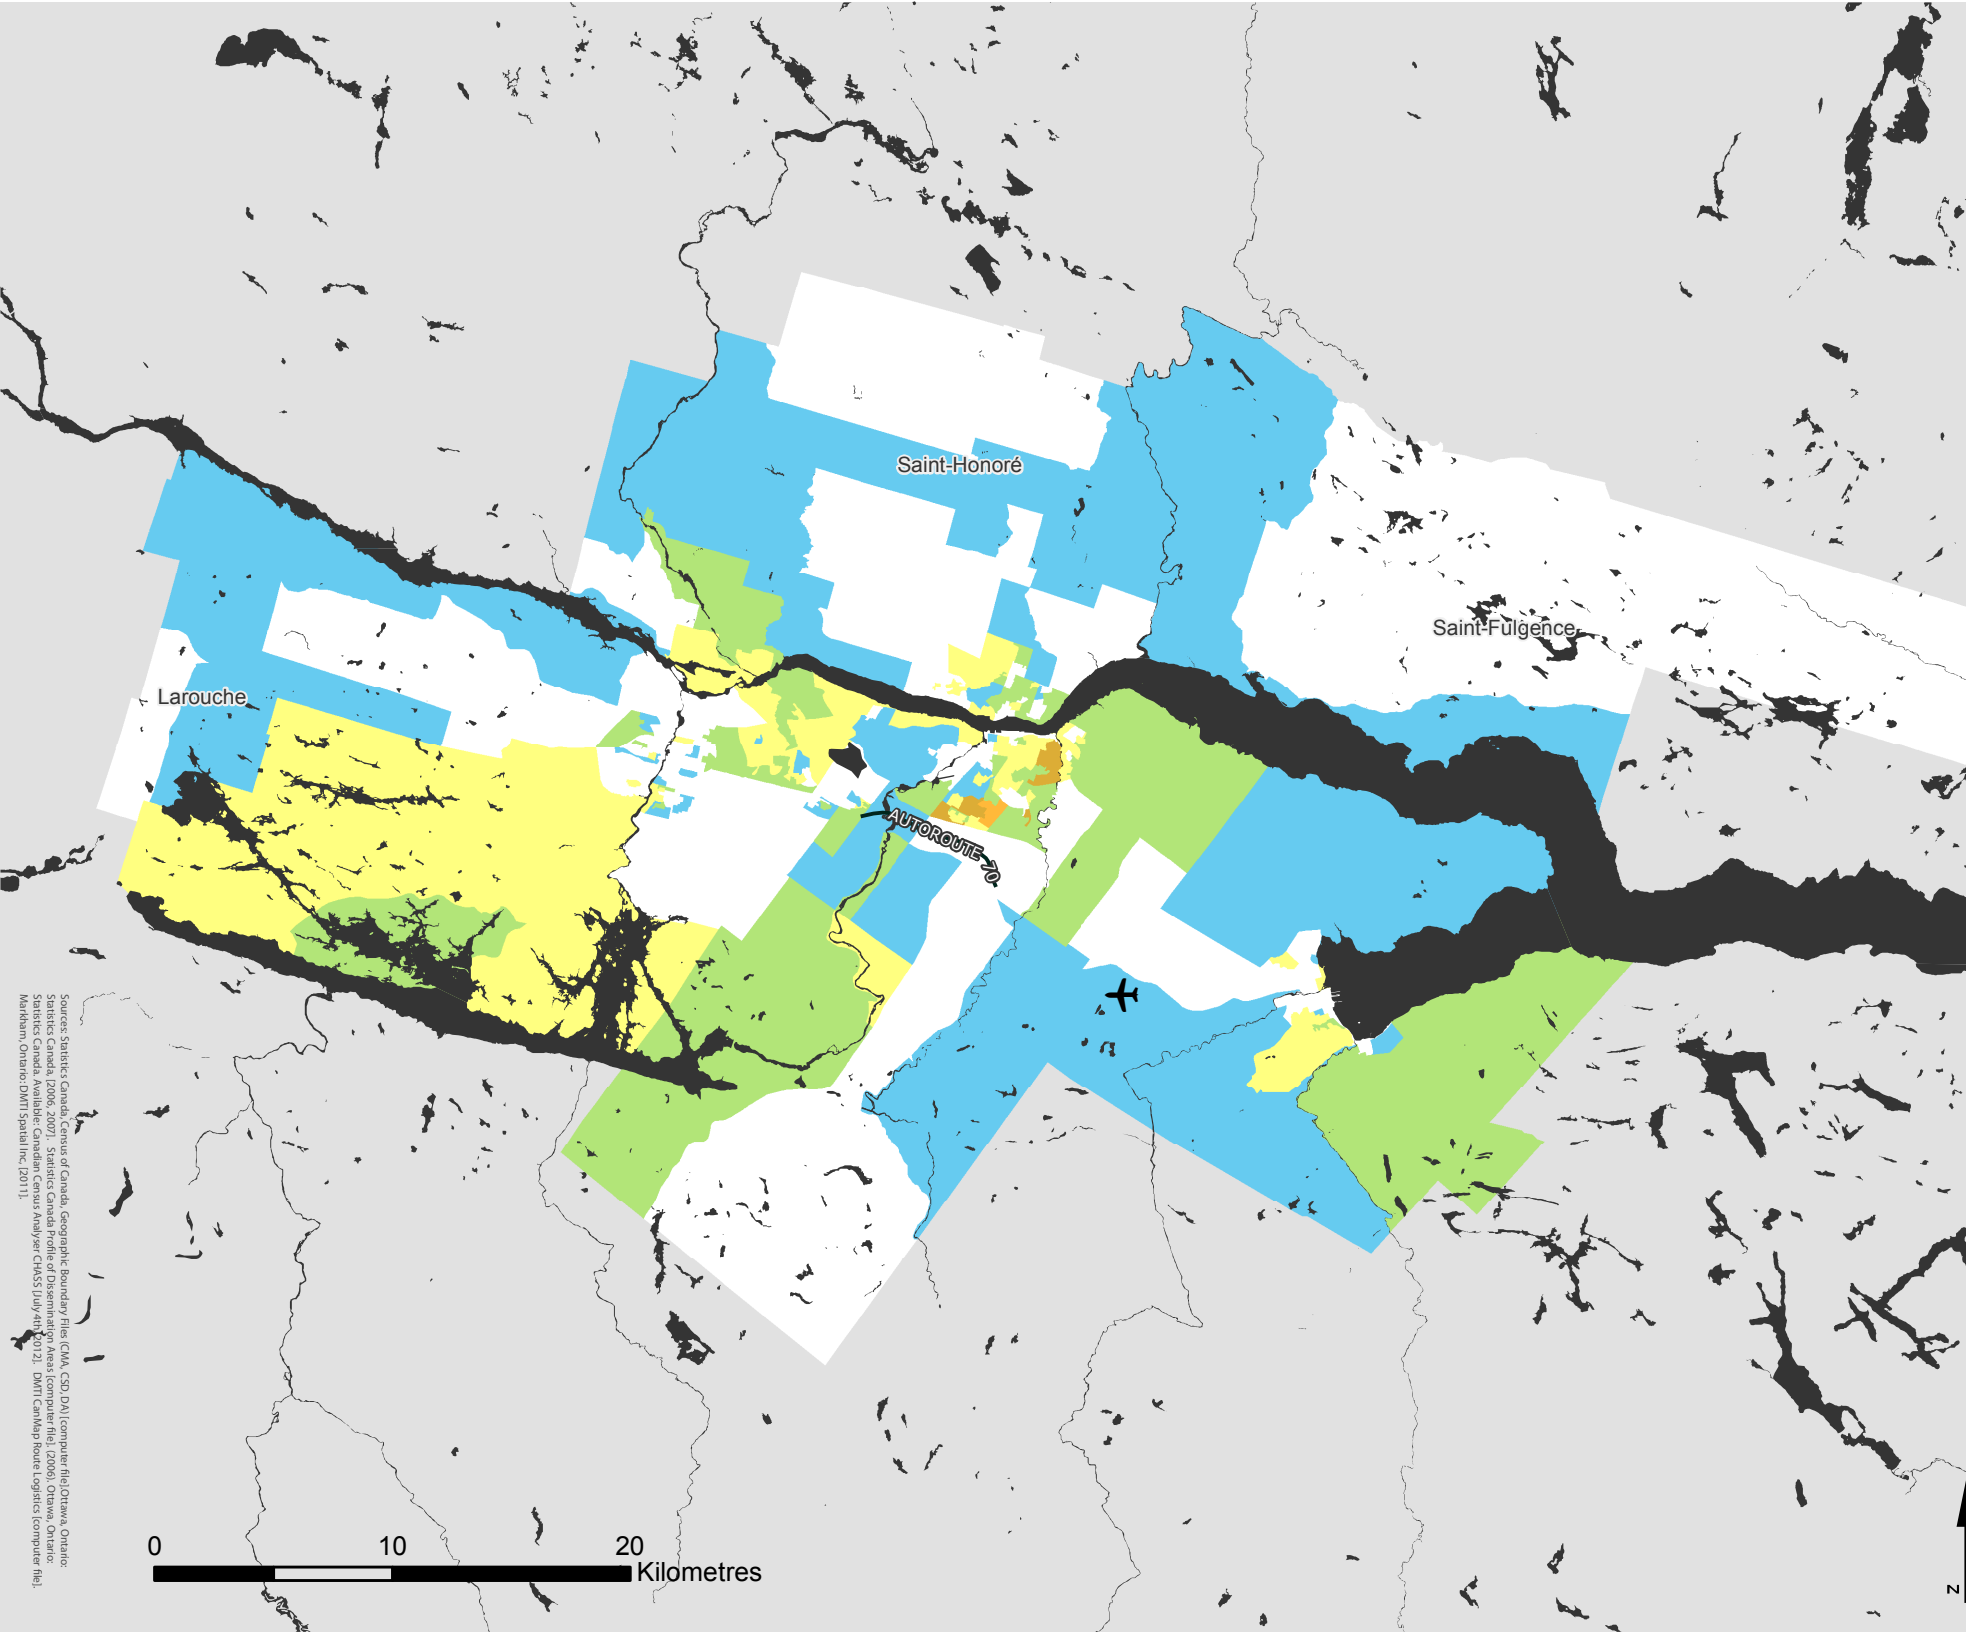

SAGUENAY

Census Metropolitan Area

2006 Census Dissemination Area Data:
Statistics Canada

Atlas of Suburbanisms,
Global Suburbanisms Research Project

LEGEND

(Dissemination area average or percentage greater than metropolitan average)

- % with a university degree, and % in management occupations below metropolitan average; and income less than 1.5 times metropolitan average
- No Data - Outside census metropolitan area
- Data not available/Income data suppressed

¹ Income in DA is equal to or greater than 1.5 times the metropolitan average individual pre-tax income

² Management Occupations were defined according to the National Occupation Classification 2006 (NOC 2006) and include **Senior Management Occupations** (NOC A0) and **Specialist Managers** (NOC A1)