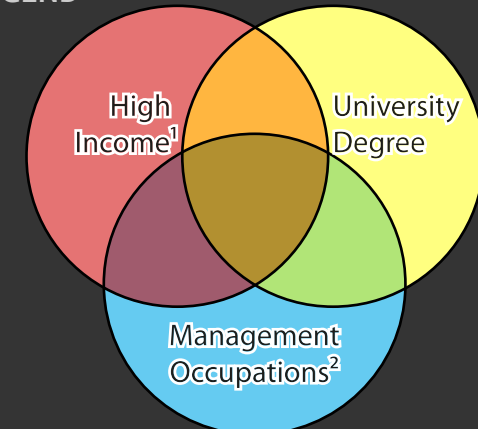

SAGUENAY

Census Metropolitan Area

2006 Census Dissemination Area Data:
Statistics Canada

Atlas of Suburbanisms,
Global Suburbanisms Research Project

LEGEND

(Dissemination area average or percentage greater than metropolitan average)

- % with a university degree, and % in management occupations below metropolitan average; and income less than 1.5 times metropolitan average
- No Data - Outside census metropolitan area
- Data not available/Income data suppressed

¹ Income in DA is equal to or greater than 1.5 times the metropolitan average individual pre-tax income

² Management Occupations were defined according to the National Occupation Classification 2006 (NOC 2006) and include **Senior Management Occupations** (NOC A0) and **Specialist Managers** (NOC A1)