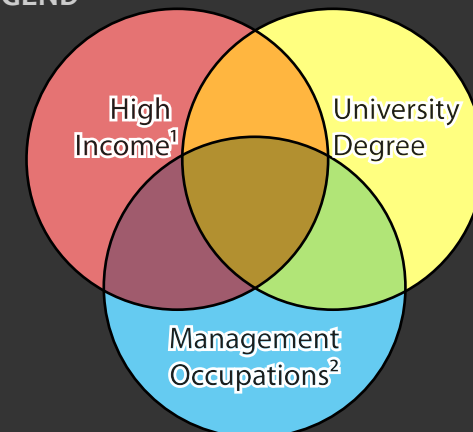

SASKATOON

Census Metropolitan Area

2006 Census Dissemination Area Data:
Statistics Canada

Atlas of Suburbanisms,
Global Suburbanisms Research Project

LEGEND

(Dissemination area average or percentage greater than metropolitan average)

-  % with a university degree, and % in management occupations below metropolitan average; and income less than 1.5 times metropolitan average
-  No Data - Outside census metropolitan area
-  Data not available/Income data suppressed

¹ Income in DA is equal to or greater than 1.5 times the metropolitan average individual pre-tax income

² Management Occupations were defined according to the National Occupation Classification 2006 (NOC 2006) and include **Senior Management Occupations** (NOC A0) and **Specialist Managers** (NOC A1)