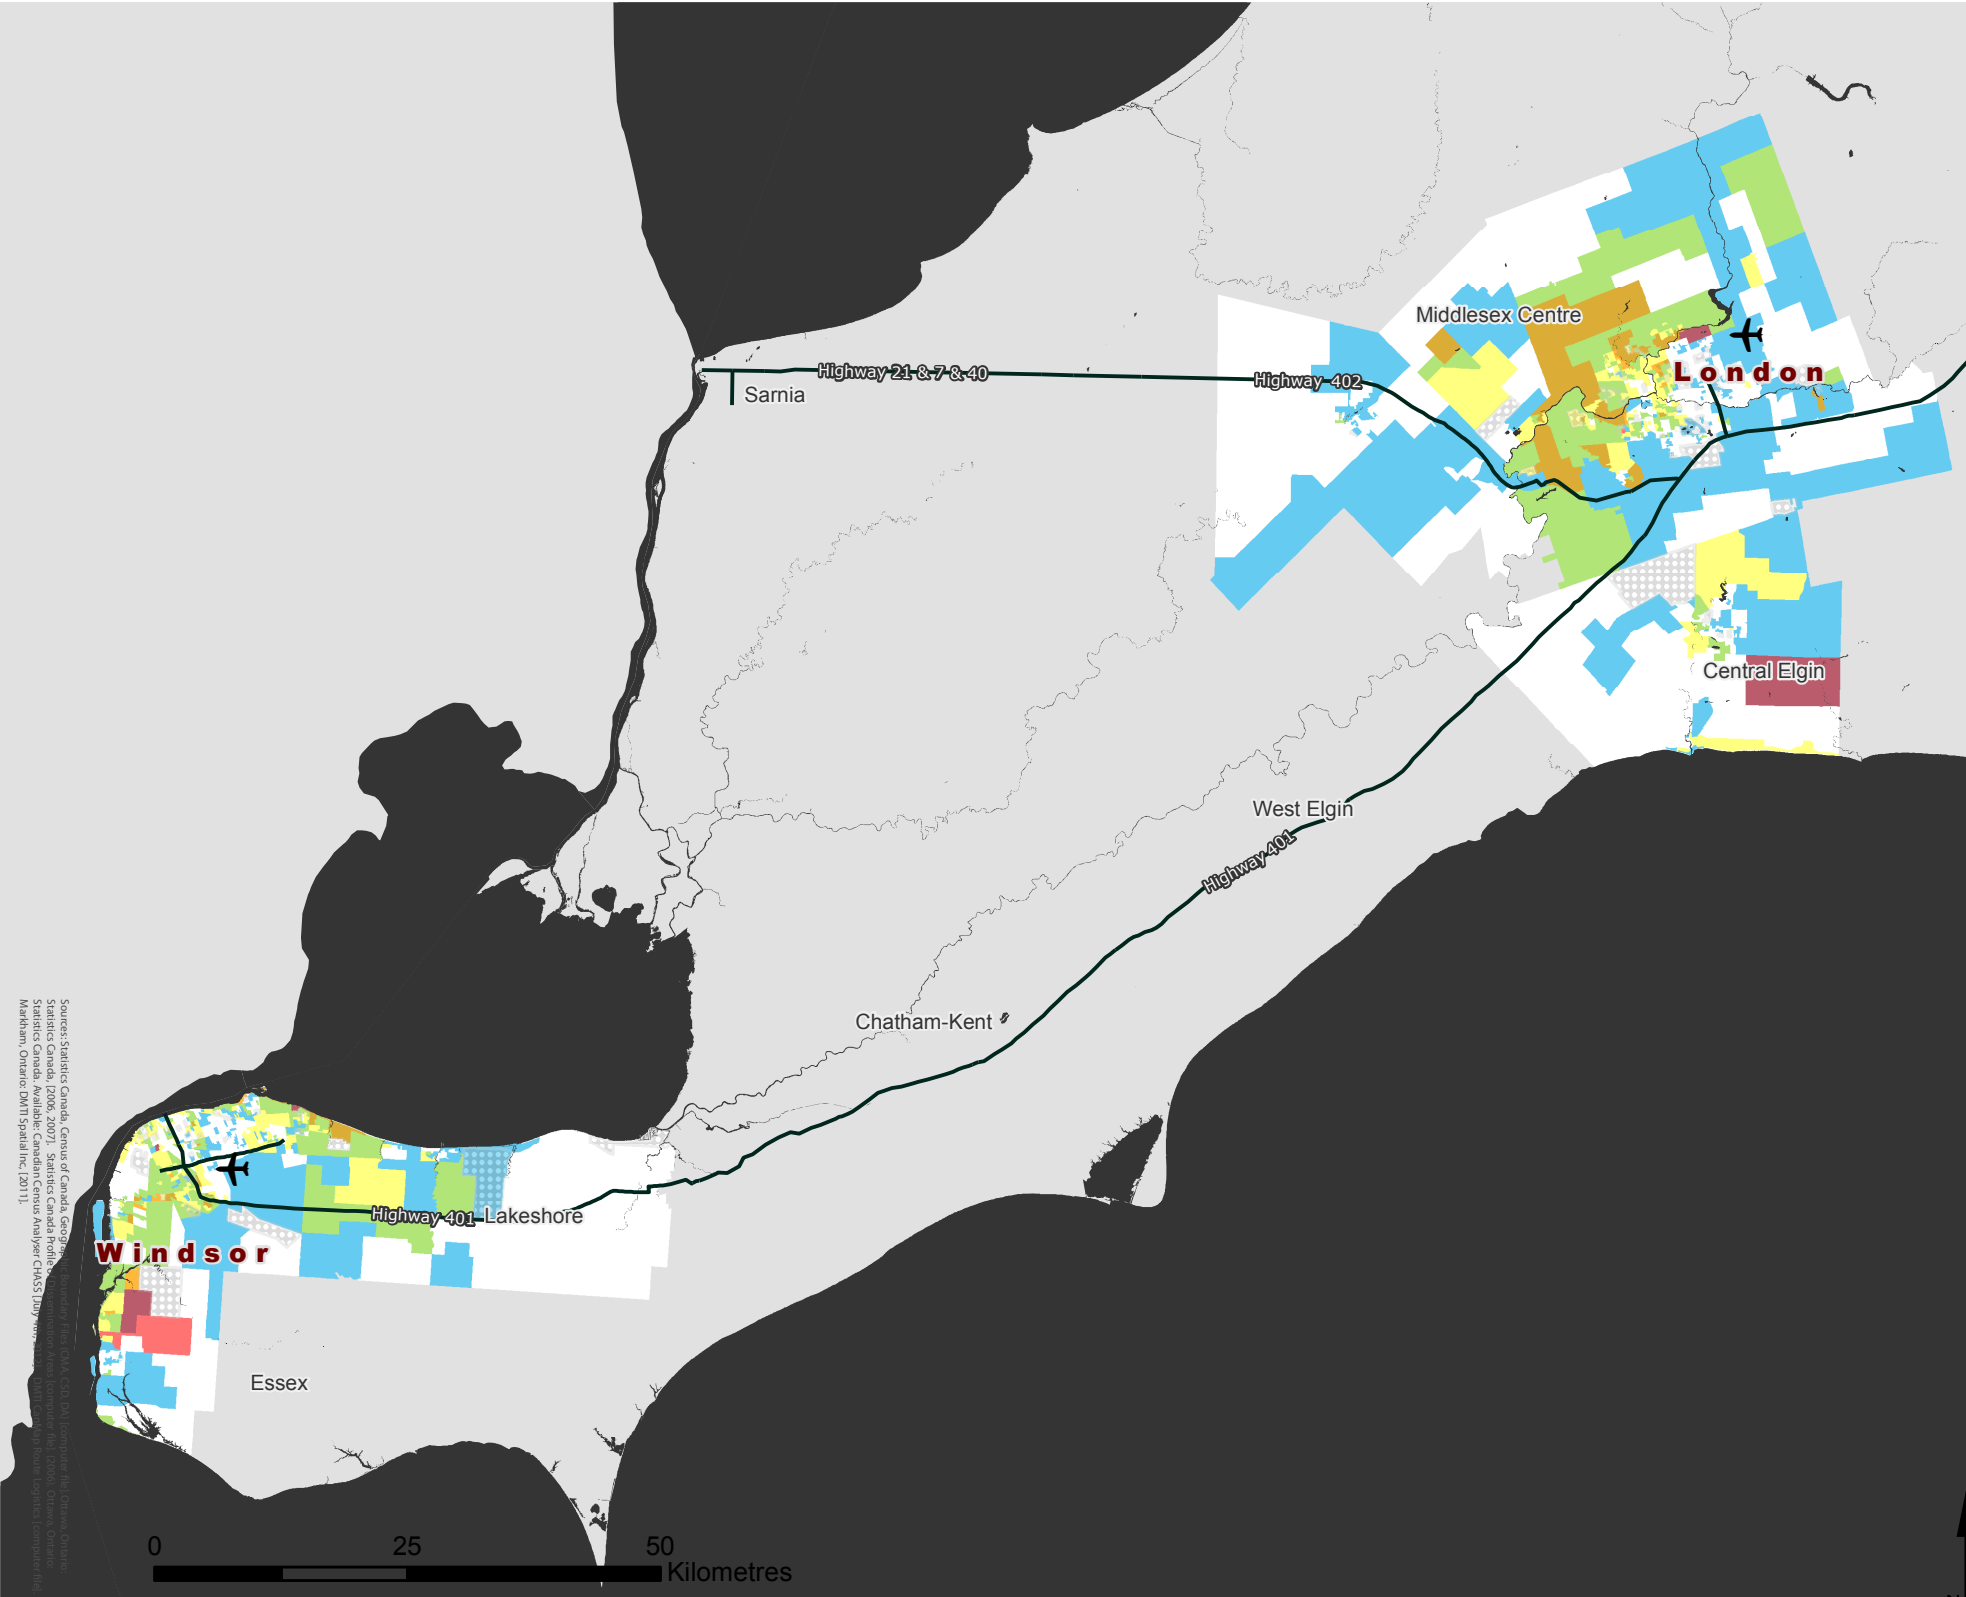

# SOUTHWESTERN ONTARIO

London, Windsor

Census Metropolitan Area

2006 Census Dissemination Area Data:  
Statistics Canada

Atlas of Suburbanisms,  
Global Suburbanisms Research Project

## LEGEND

(Dissemination area average or percentage greater than metropolitan average)

- % with a university degree, and % in management occupations below metropolitan average; and income less than 1.5 times metropolitan average
- No Data - Outside census metropolitan area
- Data not available/Income data suppressed

<sup>1</sup> Income in DA is equal to or greater than 1.5 times the metropolitan average individual pre-tax income

<sup>2</sup> Management Occupations were defined according to the National Occupation Classification 2006 (NOC 2006) and include **Senior Management Occupations** (NOC A0) and **Specialist Managers** (NOC A1)