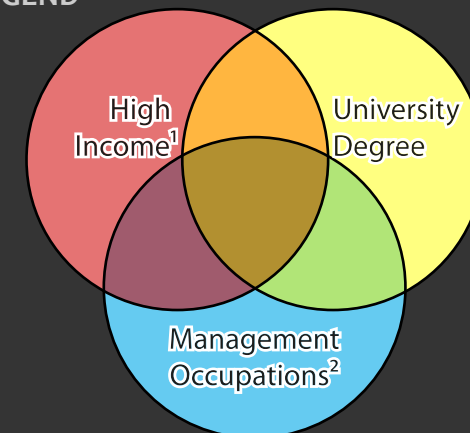

## LEGEND

(Dissemination area average or percentage greater than metropolitan average)

- % with a university degree, and % in management occupations below metropolitan average; and income less than 1.5 times metropolitan average
- No Data - Outside census metropolitan area
- Data not available/Income data suppressed

<sup>1</sup> Income in DA is equal to or greater than 1.5 times the metropolitan average individual pre-tax income

<sup>2</sup> Management Occupations were defined according to the National Occupation Classification 2006 (NOC 2006) and include **Senior Management Occupations** (NOC A0) and **Specialist Managers** (NOC A1)