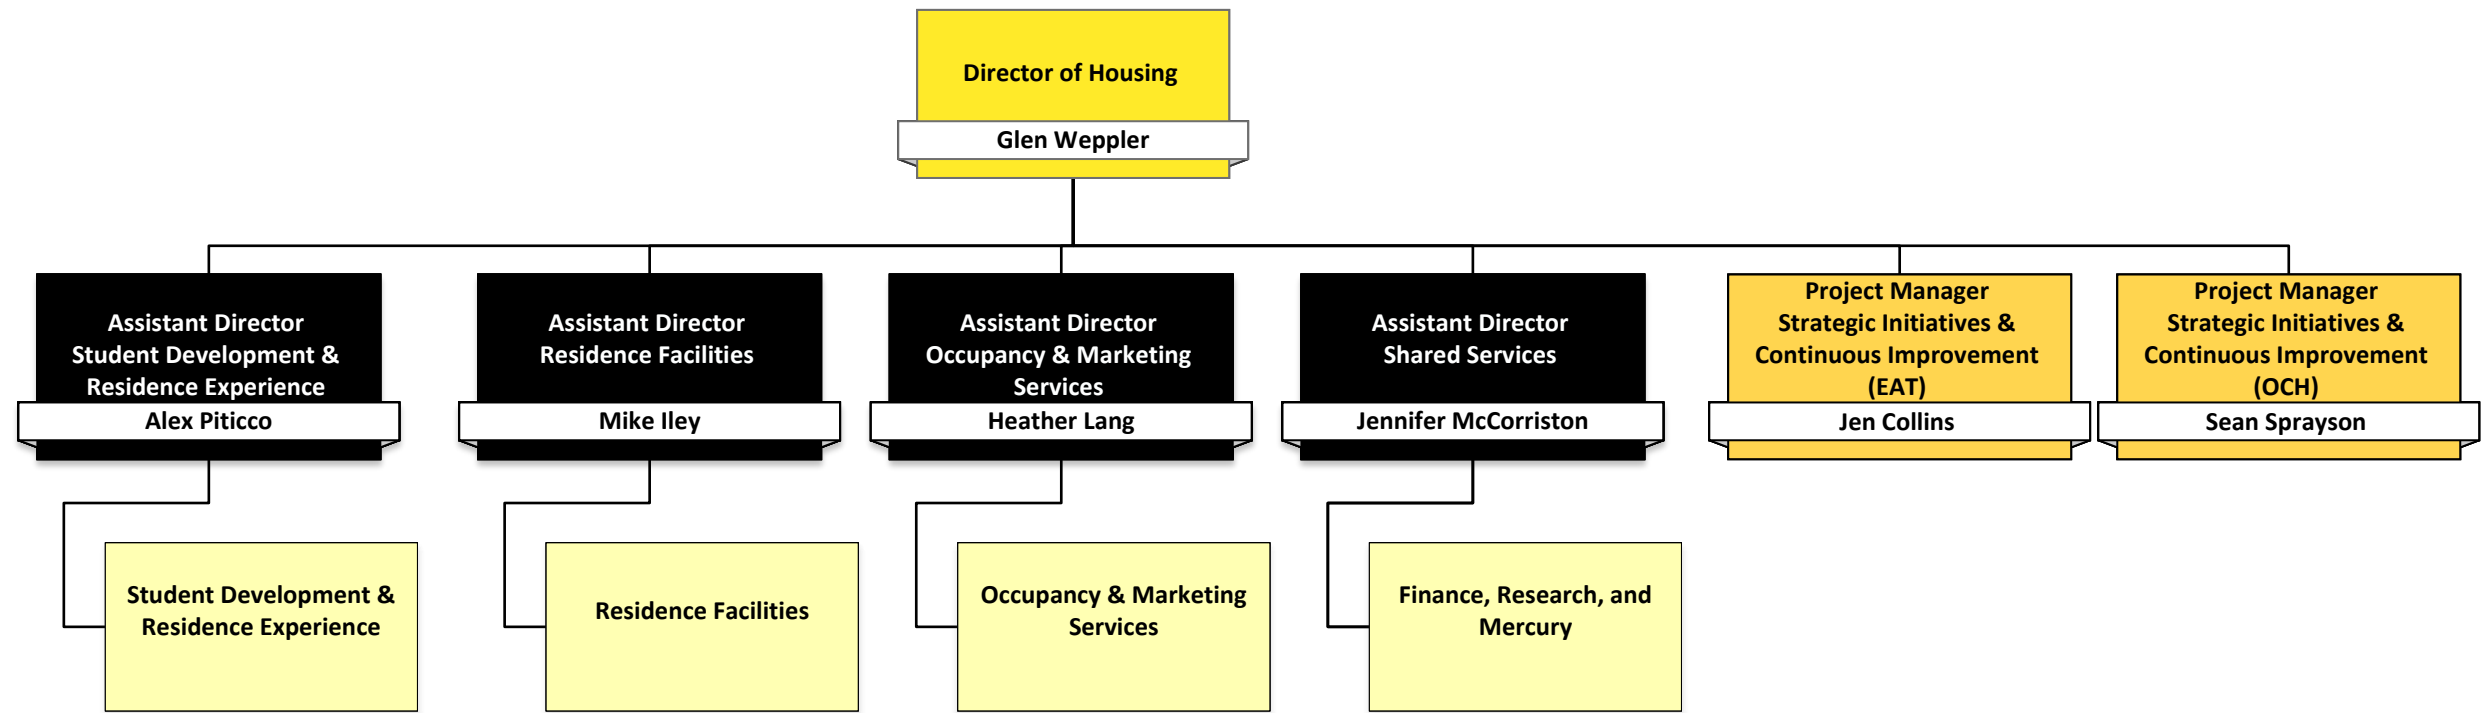

Campus Housing Leadership

Student Development and Resident Experience

Residence Facilities

**Assistant Director
Residence Facilities**
Mike Iley

**Manager Maintenance
& Security Services**

**Manager, Residence
Space, Renewal, and
Infrastructure**
Wade MacAulay