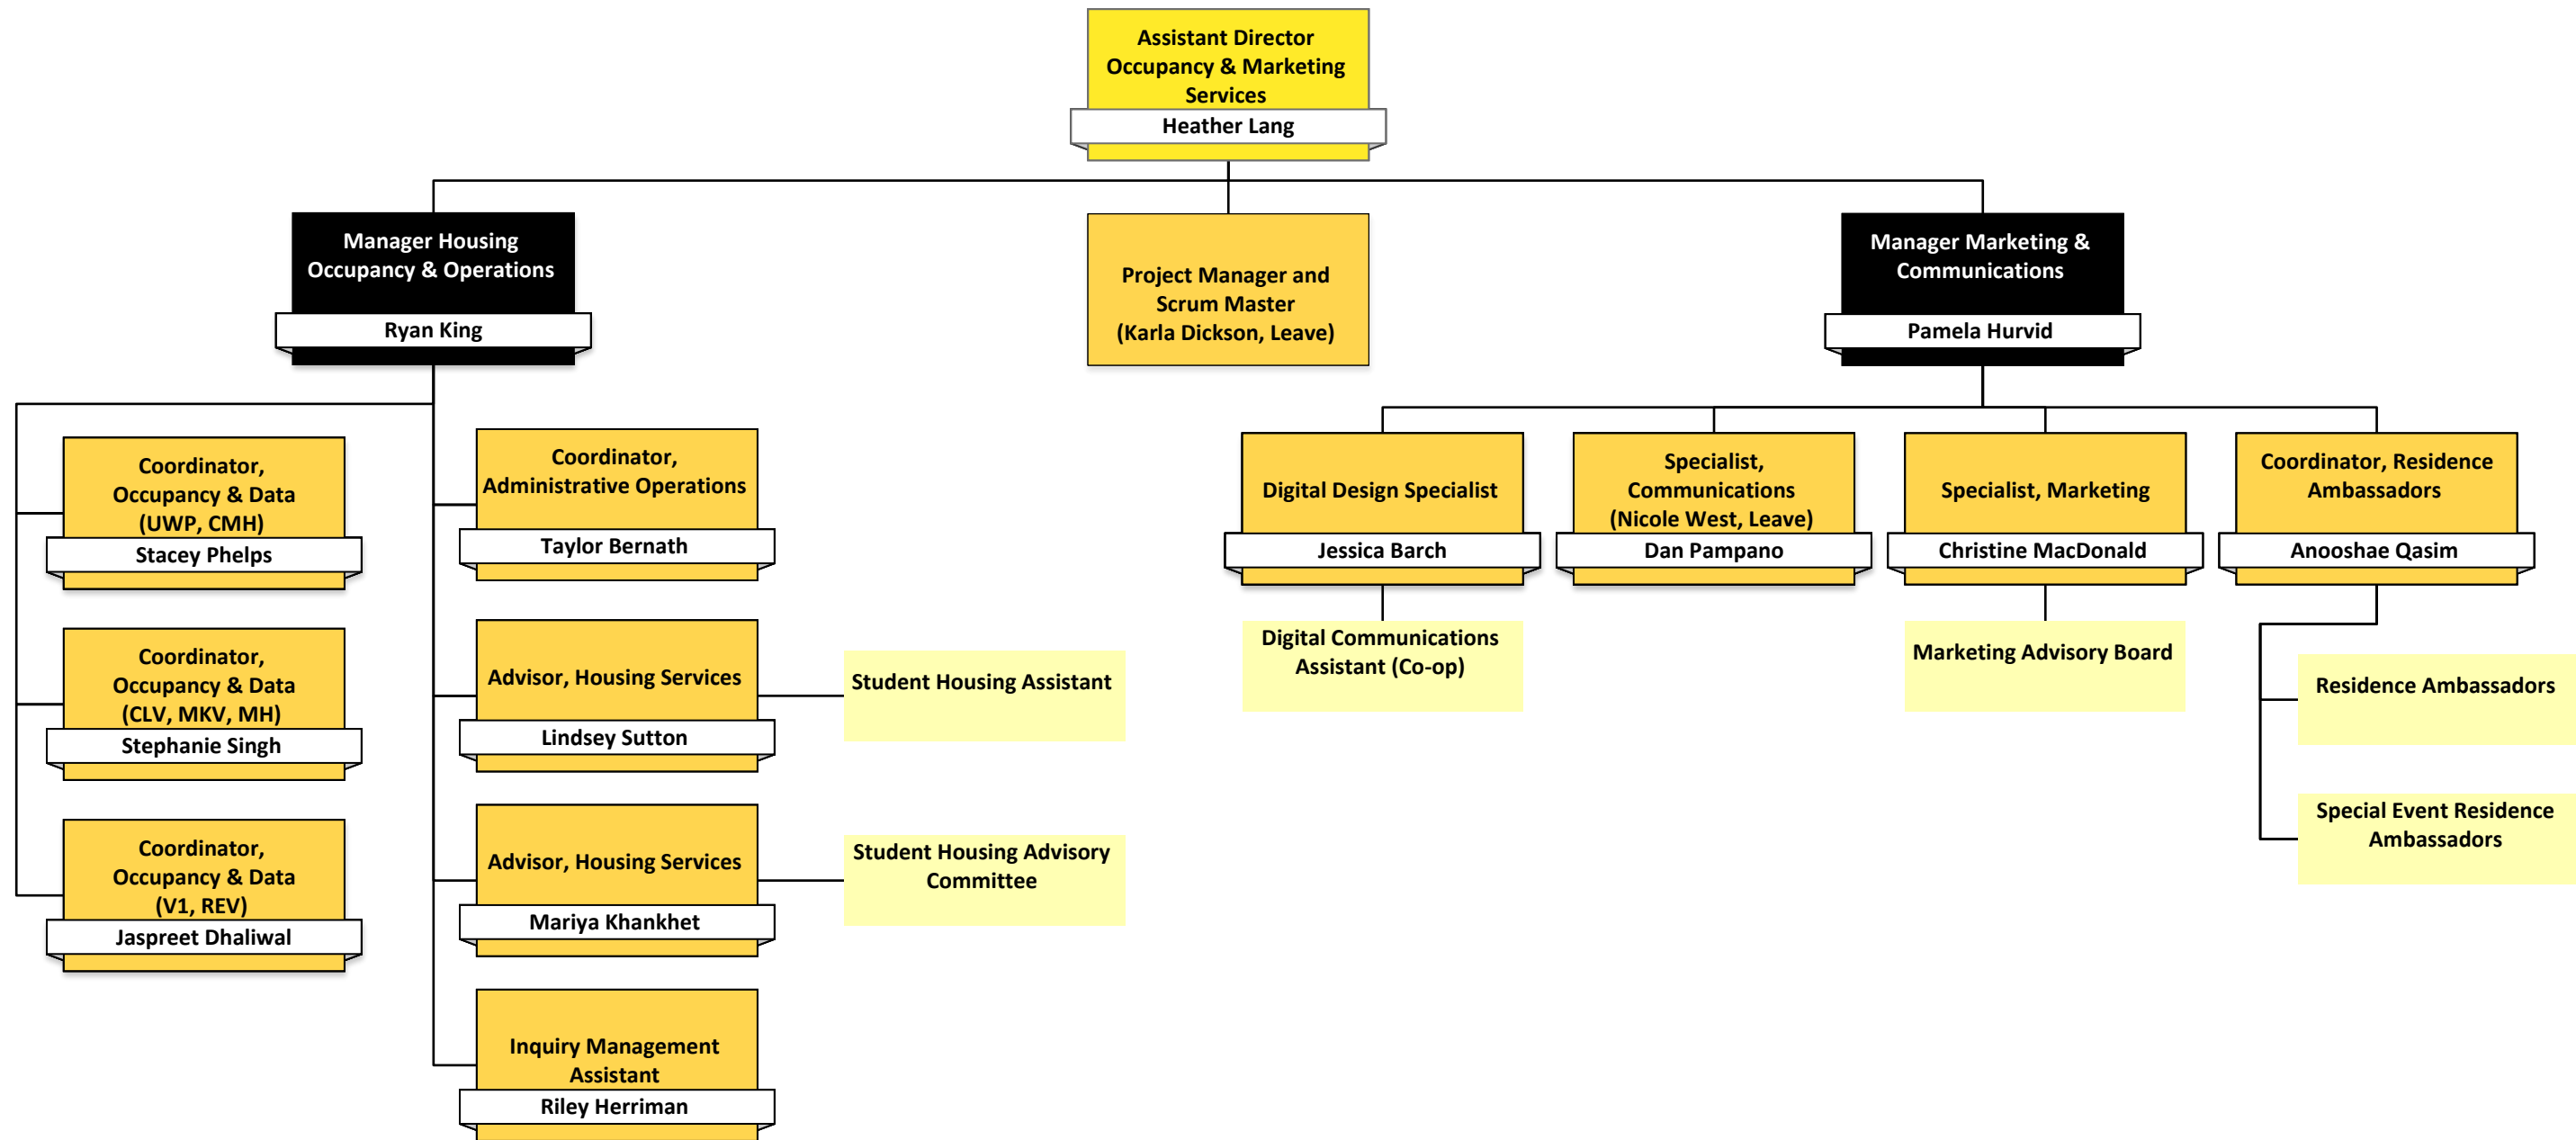

Lead Hand
Mirjana Pejic

Residence Attendants

**Housekeepers &
Residence Attendants**

Residence Attendants

**Housekeepers &
Residence Attendants**

HOUSEKEEPERS & RESIDENCE ATTENDANTS
Geraldine Furlong
Neda Buconjic (on leave)
Brigitte Bujold
Derek Barclay
Abate Mergia
Spomenka Jovkovic
Jose Rivera
Sylvia Maier
Milos Petkovic
Snezana Ljiljak
Arzu Ozderya
Ana Reyes
Diane Perhino
Barbara Luecke
Ivana Glamoclija
Dan Sommer
Sulfenica Remes
Milka Nedeljkoic-Terzic

**Last Updated:
May 2024**

Housing Occupancy & Marketing Services

Shared Services

External Partners, Embedded