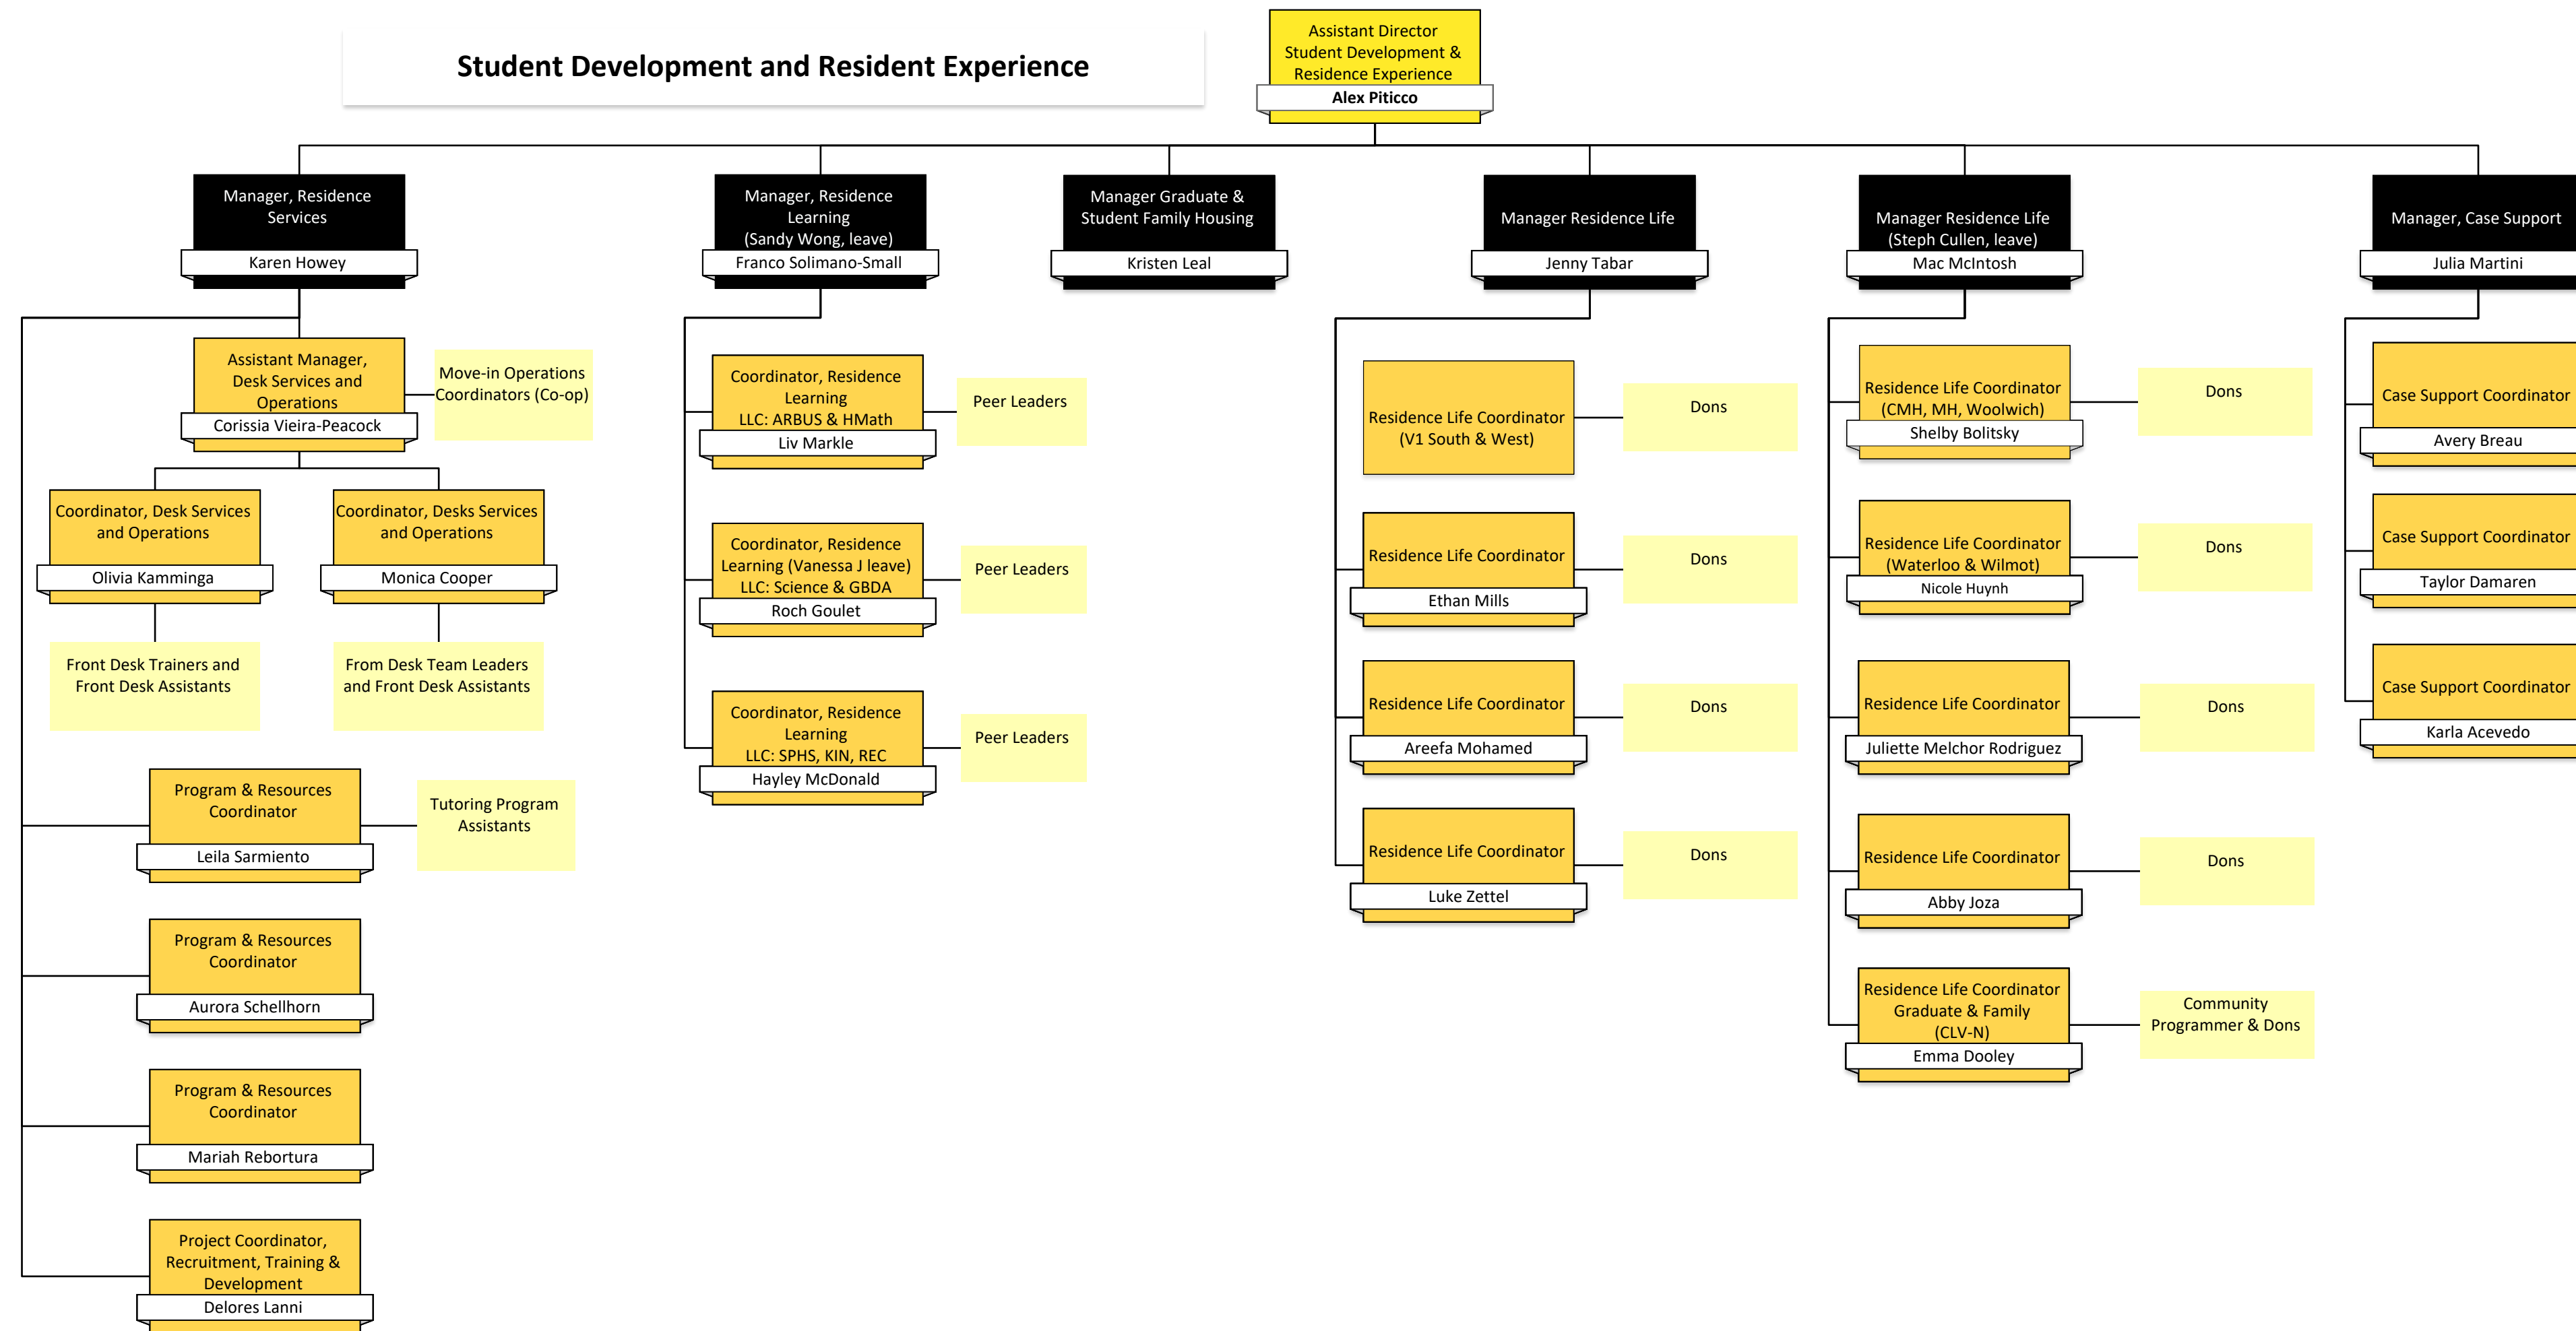

Campus Housing Leadership

Student Development and Resident Experience

Residence Facilities

**Assistant Director
Residence Facilities**
Mike Iley

**Manager Maintenance
& Security Services**

**Manager, Residence
Space, Renewal, and
Infrastructure**
Wade MacAulay

**Manager
After Hours Services**
Chris Riley

**Manager Residence
Hospitality Experience**
Gwen teBoekhorst

**Manager Residence
Facilities Planning**

**Project Manager &
Scrum Master**
Curtis Goodbrand

**Assistant Manager,
Maintenance & Security
Services**
Angelo Muto

**Assistant Manager
Hospitality Experience**

**Supervisor
Hospitality Experience
(Dawn Godglick, Leave)**

**Supervisor
Hospitality Experience
(Joe Pimentel, Leave)**

**Supervisor
Hospitality Experience
(V1)**
Wendy Fritz