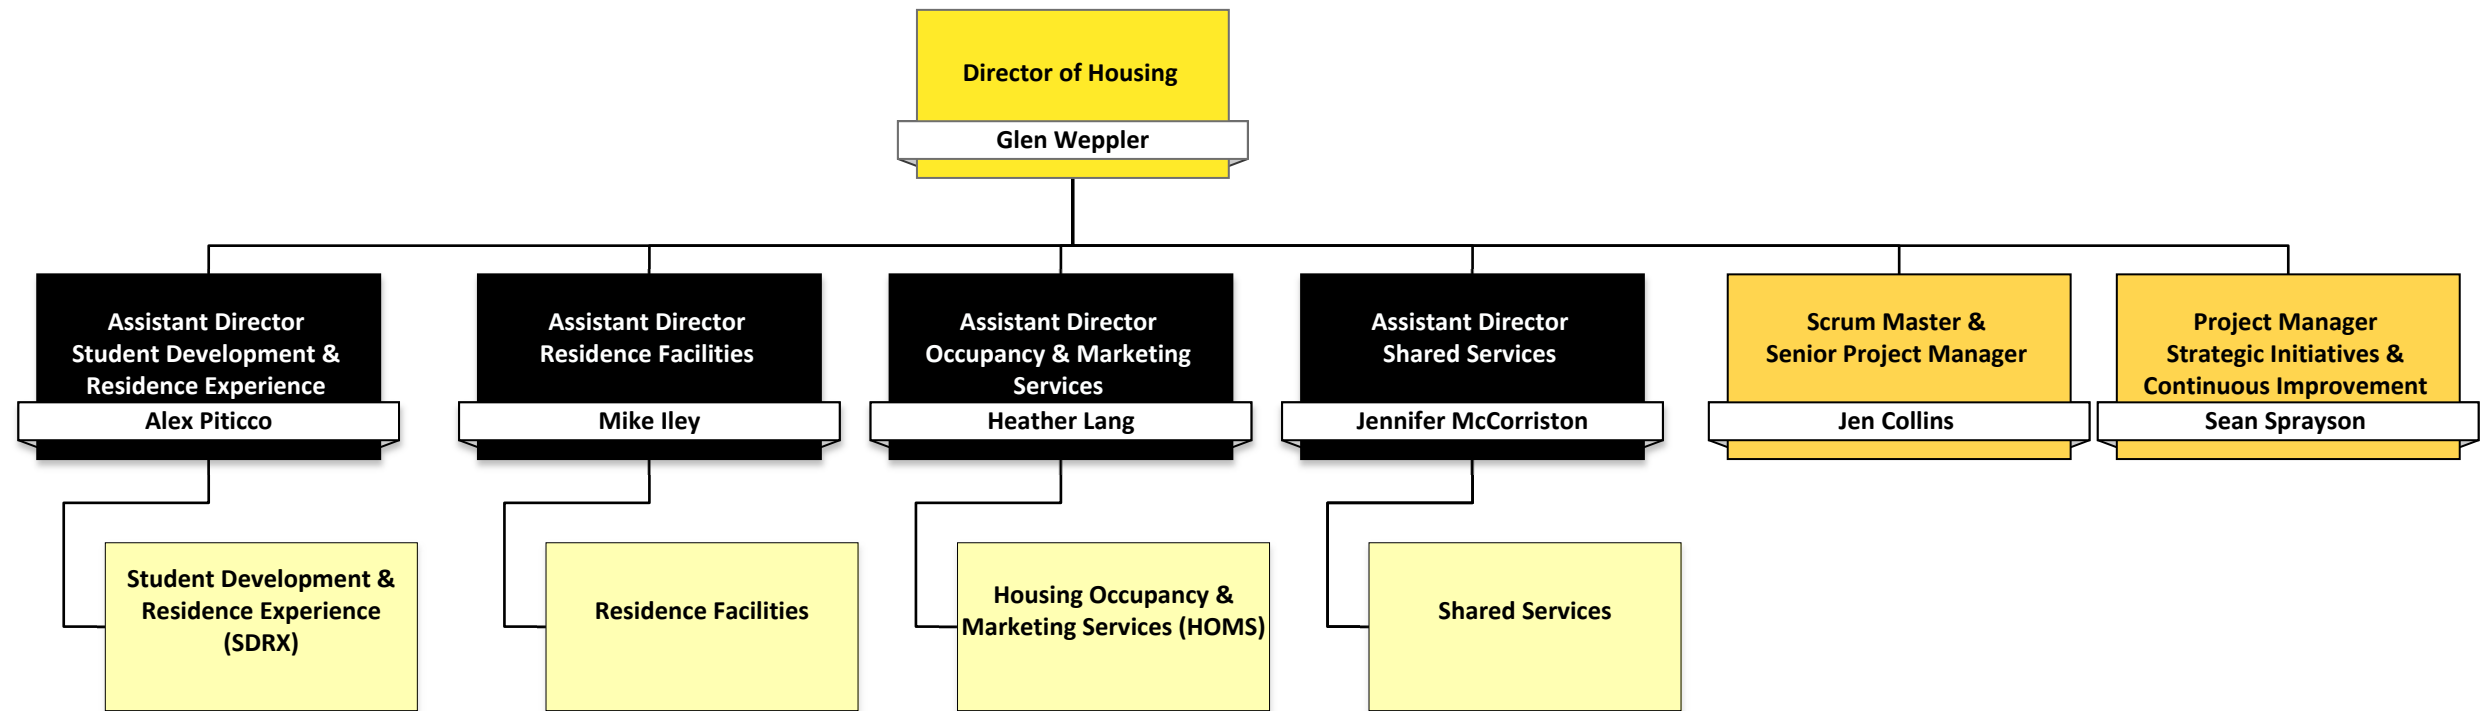

Campus Housing Leadership

Student Development and Resident Experience

Residence Facilities

**Assistant Director
Residence Facilities**
Mike Iley

**Manager, Facility Renewal,
Maintenance, and Security**
Wade MacAulay