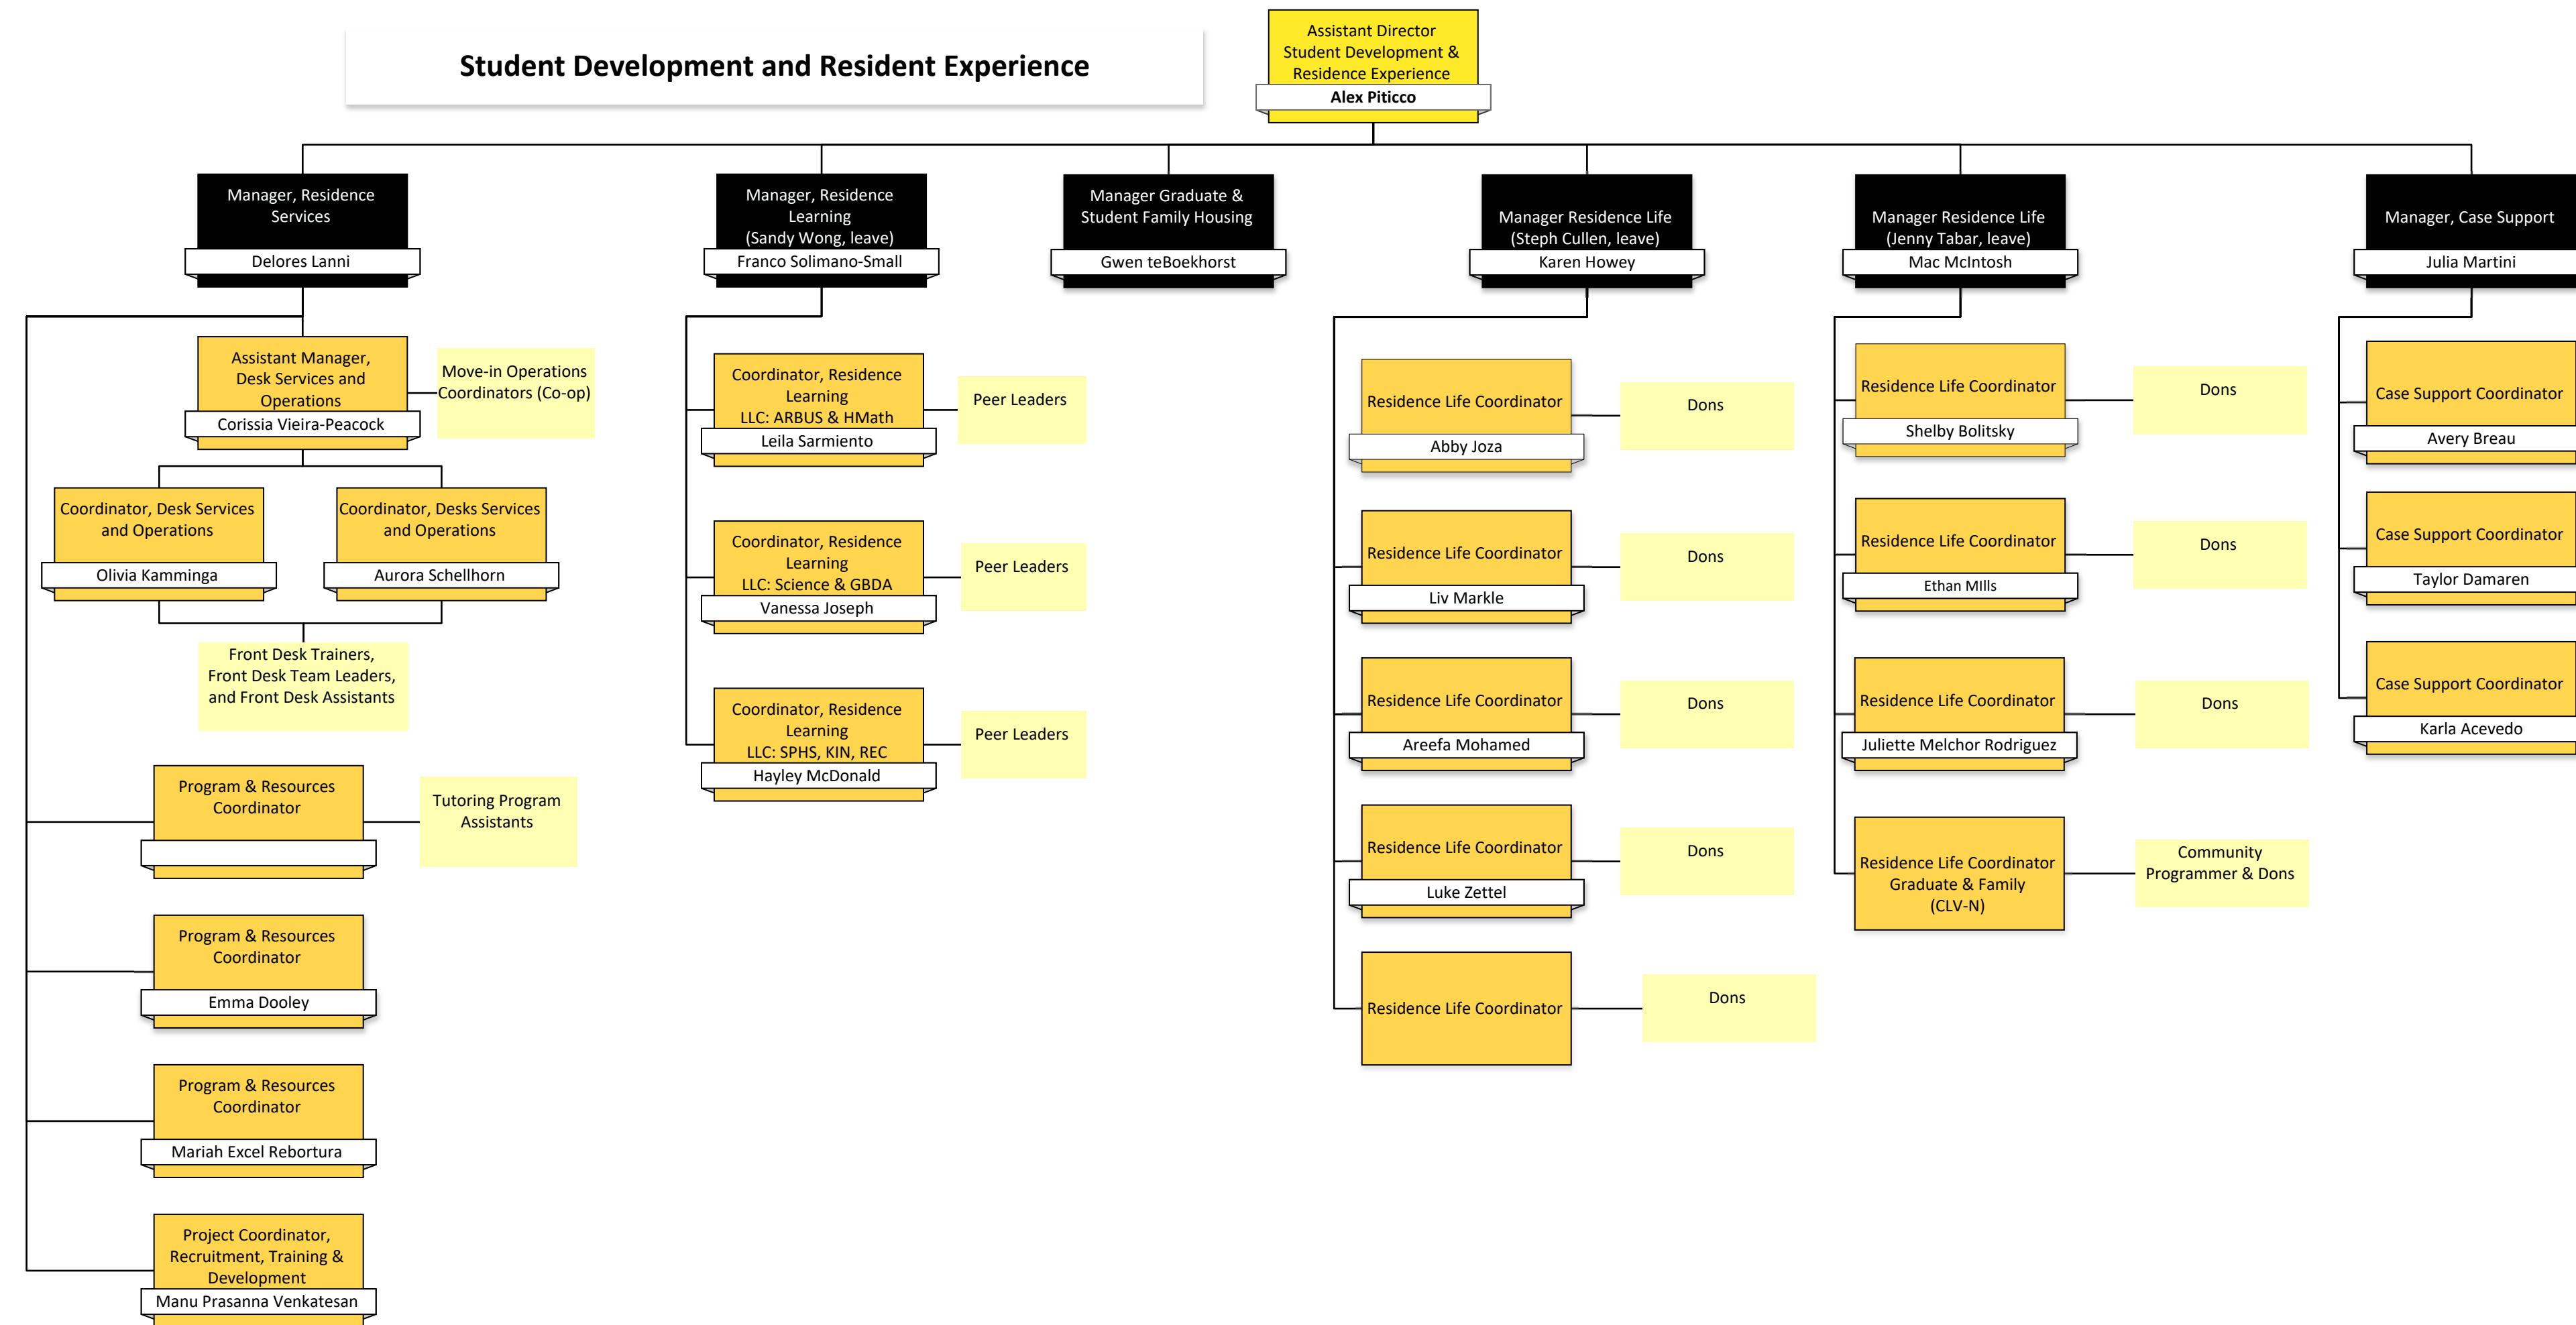

Campus Housing Leadership

Student Development and Resident Experience

Residence Facilities

**Assistant Director
Residence Facilities**
Mike Iley

**Manager, Facility Renewal,
Maintenance, and Security**
Wade MacAulay

**Manager
After Hours Services**
Chris Riley

**Manager Residence
Hospitality Experience
(Gwen teBoekhorst, sec.)**
Chris Riley

**Manager Residence
Facilities Planning**

**Project Manager &
Scrum Master**
Curtis Goodbrand

**Supervisor
Hospitality Experience
(V1)**
Wendy Fritz

Lead Hand
Mirjana Pejic

**Coordinator, External
Services**
Sheila Goodwin

**Residence Facilities
Coordinator
(UWP, CMH)**
Constantin Obrecht

**Residence Facilities
Coordinator
(V1, MKV, MH)**
Dan Sommer