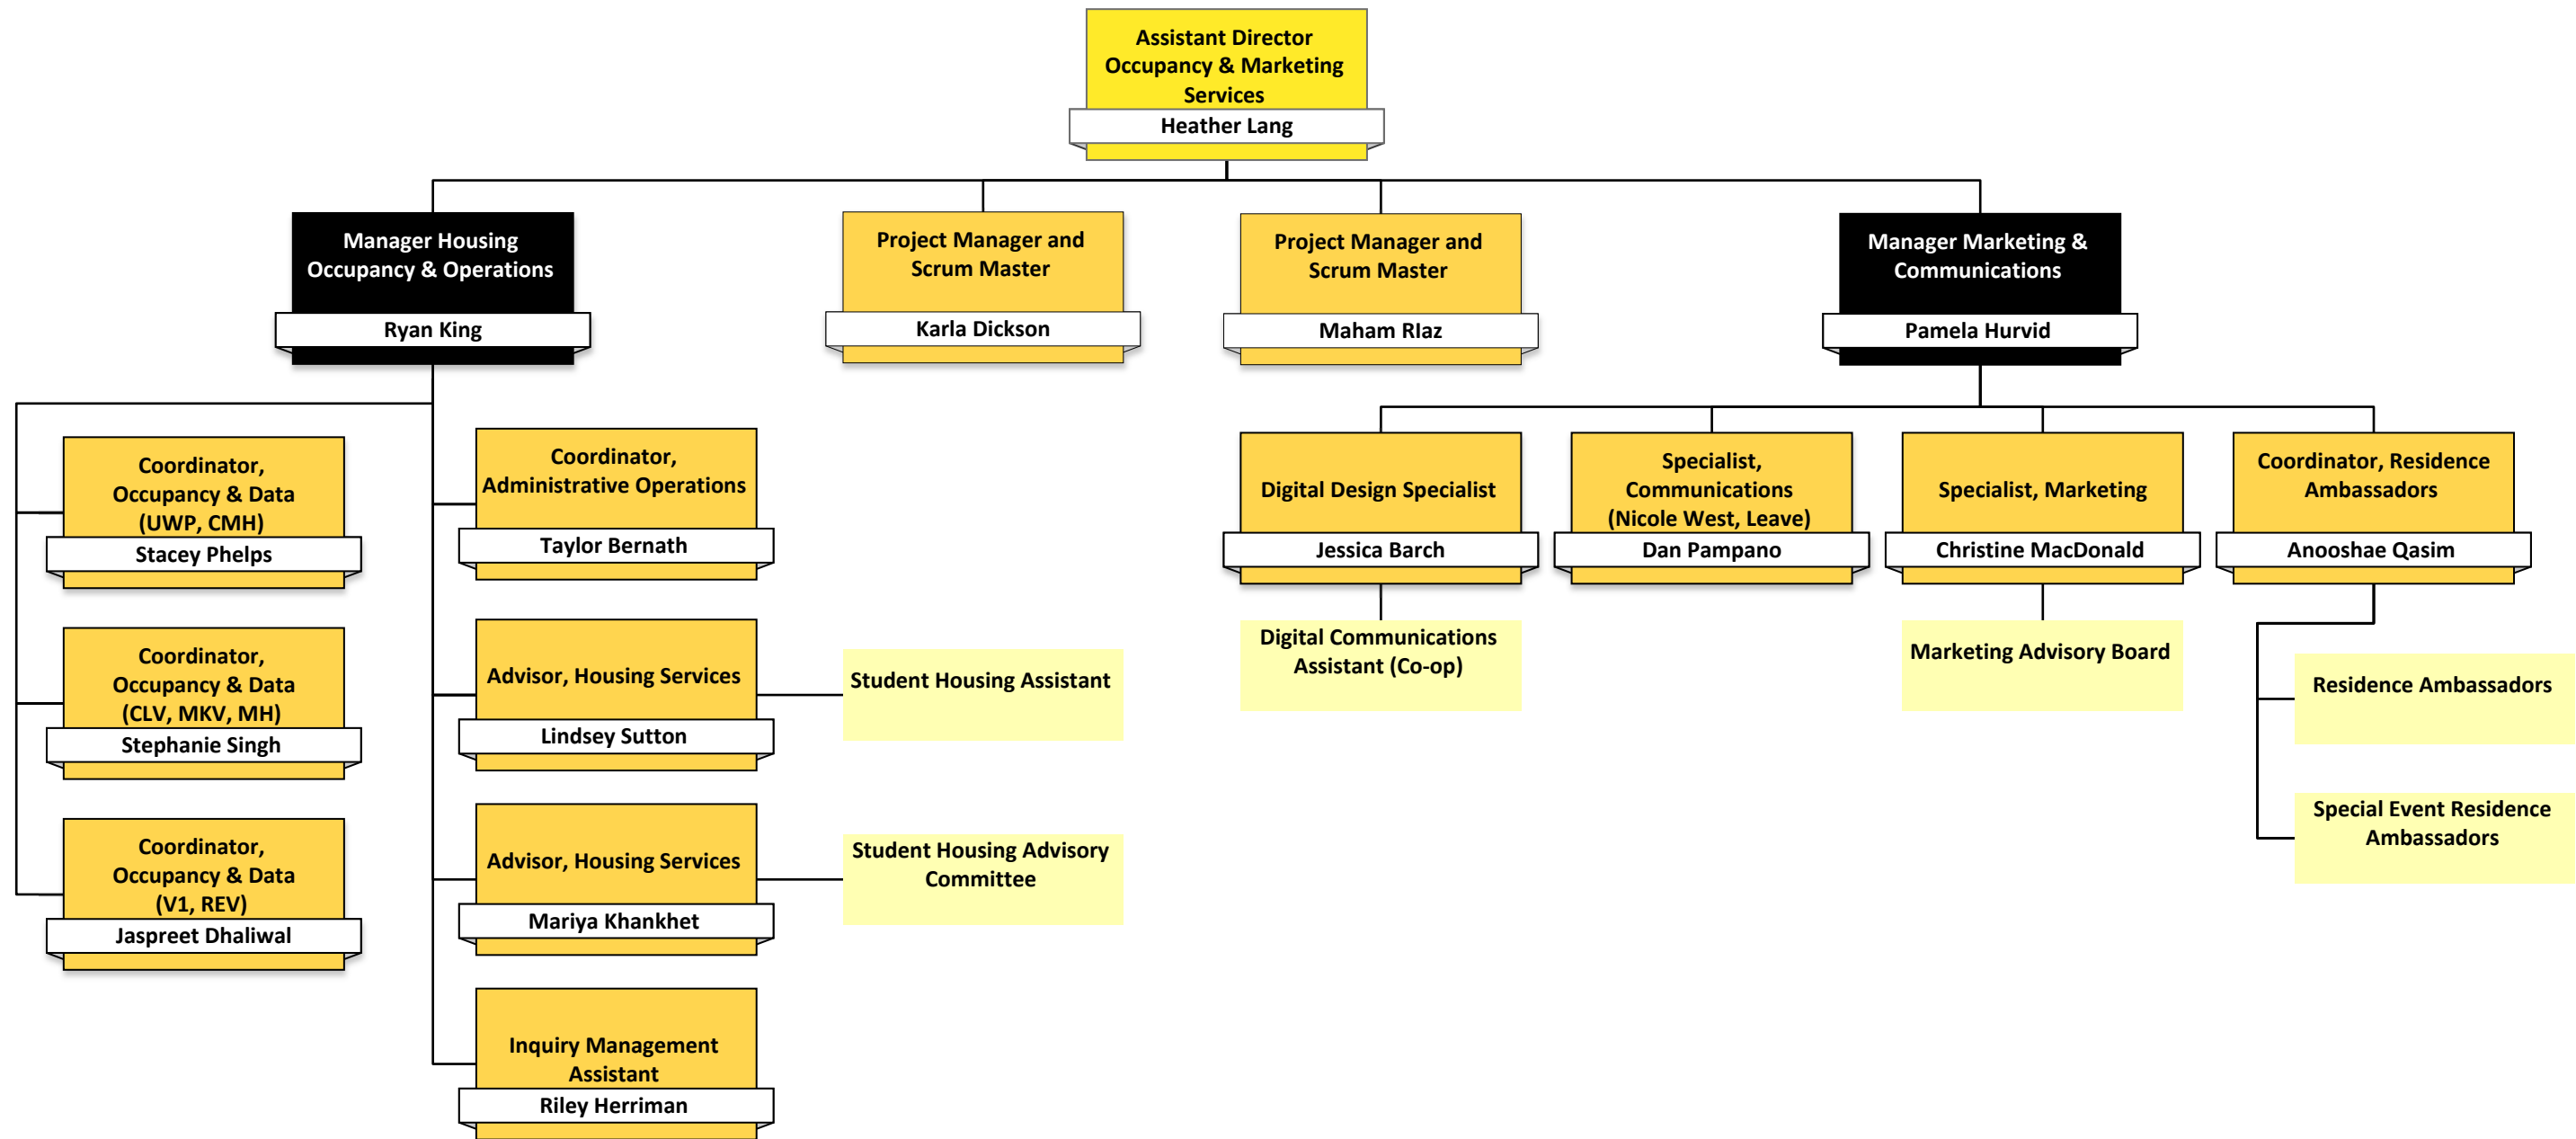

**Residence Facilities
Coordinator**

**Plant Operations Staff,
Funded by CH**

**Plant Ops (External)
PM, Housing**
My Hoang

**Plant Ops (External)
PM, Architecture**
Femi Adeniji

RESIDENCE ATTENDANTS
Ramon Mayorga
Rosa Cvjeticanin
Hailu Molla
Jaroslav Suster
Hermella Weldegeberel
Alex Tucker
Grace Hynes
Suzana Pajcin
Gerawork Kasa
John Somosierra

RESIDENCE ATTENDANTS
Marija Draskic
Sina Abdurahman
Aryam Tewedle
Beza Abraham
Ida Colic
Nikola Milovanovic
Carlo Aguilar
Marco Castillo

**Housekeepers &
Residence Attendants**

**Housekeepers &
Residence Attendants**

Last Updated:
November 2024

Housing Occupancy & Marketing Services

Shared Services