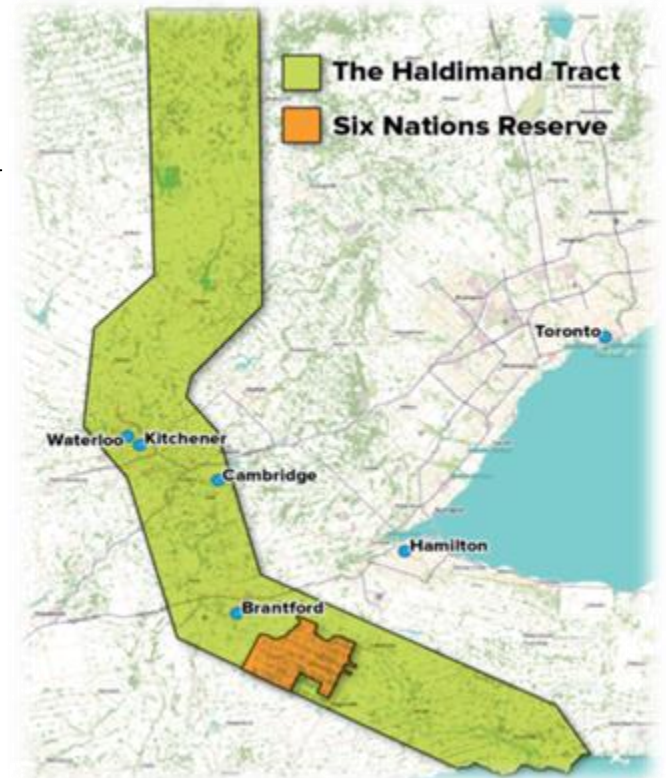

WHOSE LAND ARE WE ON?

The University of Waterloo acknowledges that we live and work on the traditional territory of the Neutral, Anishinaabeg and Haudenosaunee peoples. Our main campus is situated on the Haldimand Tract, the land granted to the Six Nations that includes six miles on each side of the Grand River. Our work toward reconciliation takes place across our campuses through research, learning, teaching, and community building, and is centralized within the Office of Indigenous Relations.

Support: O:se Kenhionhata:tie – [Land Back Camp](#), @ose.kenhionhatatie, Willow River Centre

Some local community members: Bangishimo Johnston @bangishimo, Amy Smoke @amysmoke, C. Elizabeth Best @lizbot5000

What land are you on? native-land.ca

Learning: INDG 201 The Indigenous Experience in Canada, Office of Indigenous Relations <https://uwaterloo.ca/indigenous/>