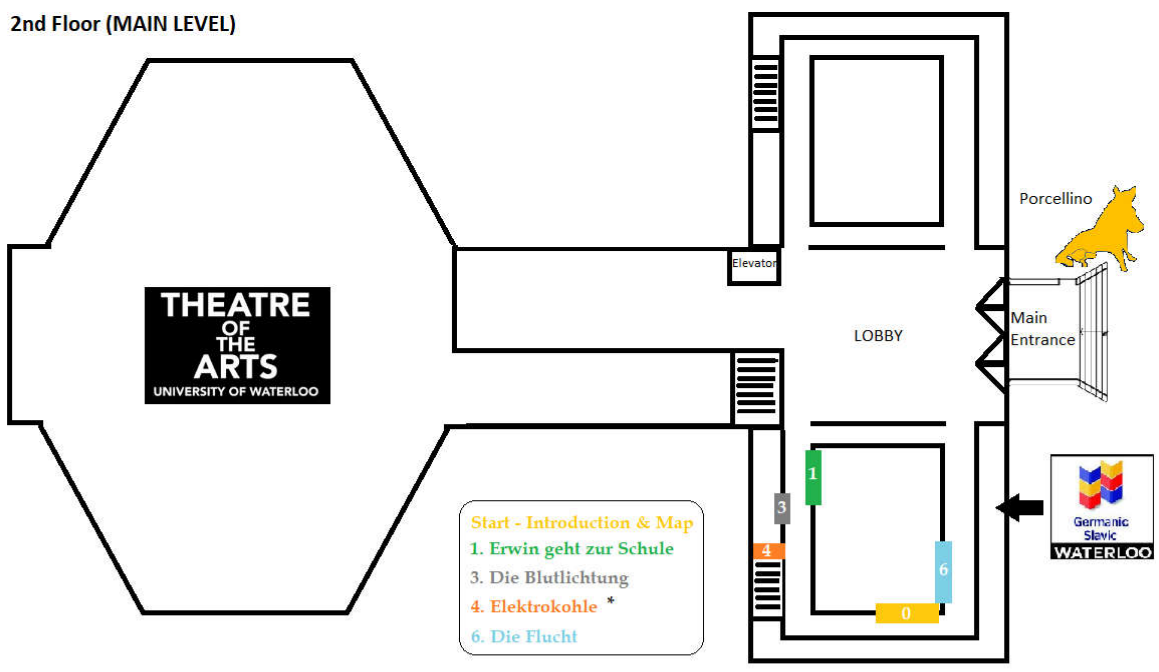

# BERLINER MYTHEN LEGENDS OF BERLIN

GOETHE  
INSTITUT

## 1st Floor (LOWER LEVEL)

## 2nd Floor (MAIN LEVEL)

## 3rd Floor (UPPER LEVEL)