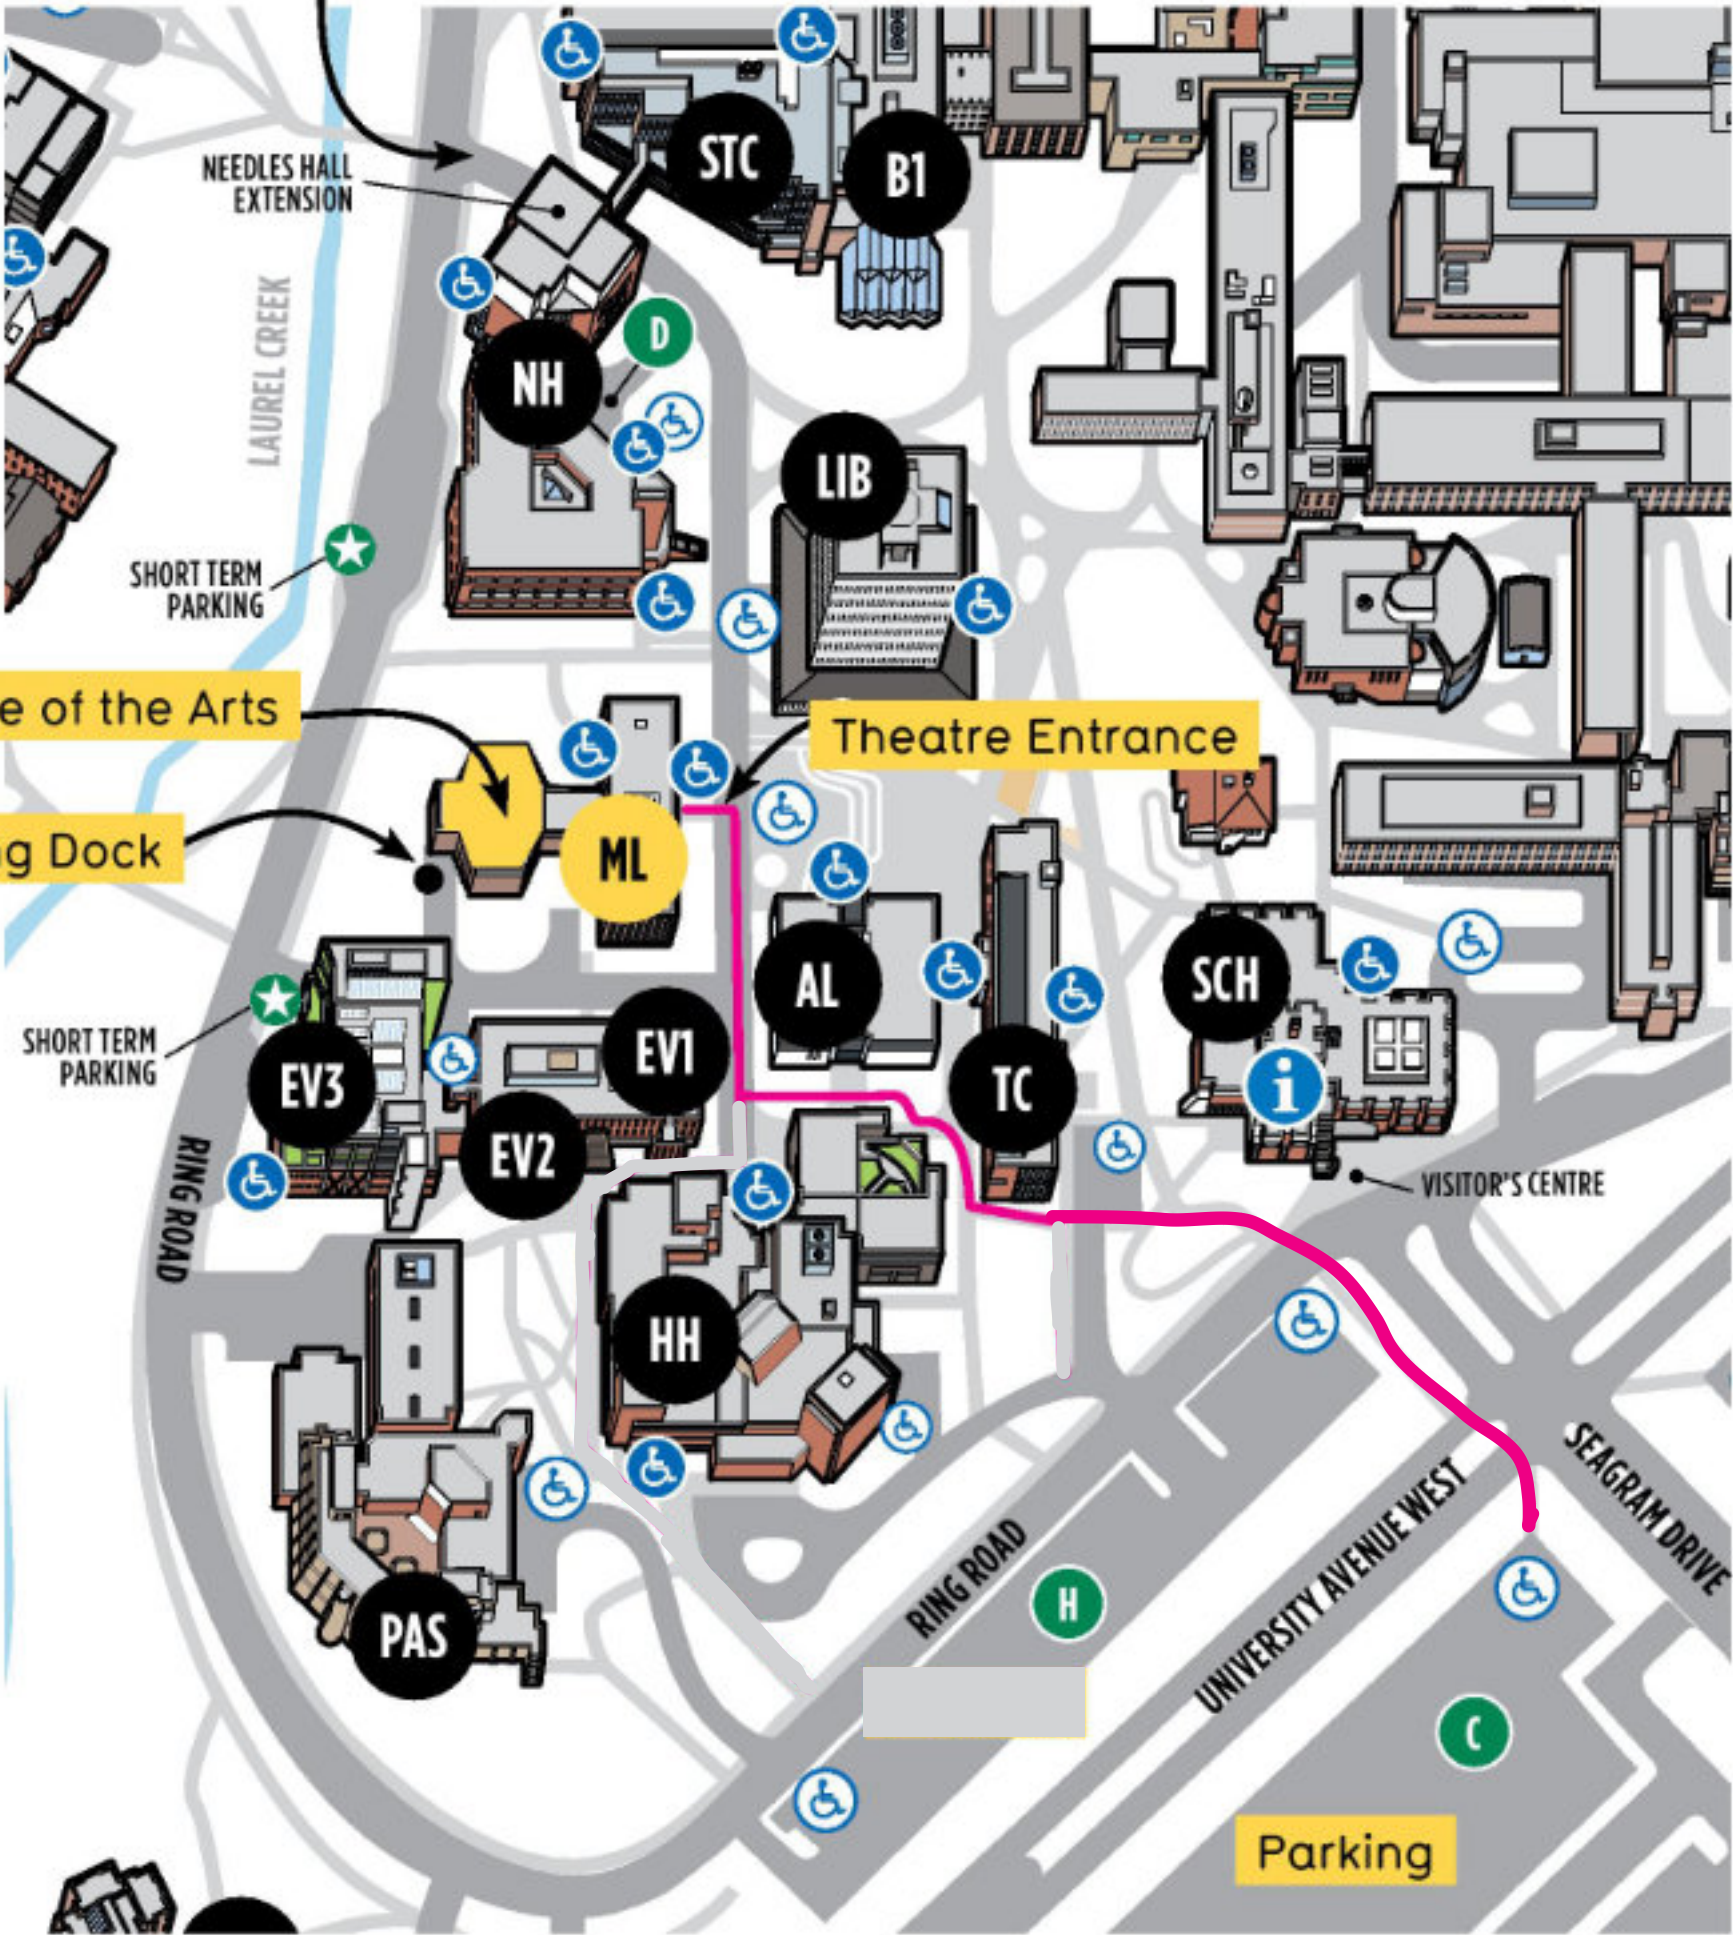

Entrance to Lot D

NEEDLES HALL EXTENSION

LAUREL CREEK

SHORT TERM PARKING

Theatre of the Arts

Loading Dock

SHORT TERM PARKING

RING ROAD

Theatre Entrance

VISITOR'S CENTRE

RING ROAD

UNIVERSITY AVENUE WEST

SEAGRAM DRIVE

Parking