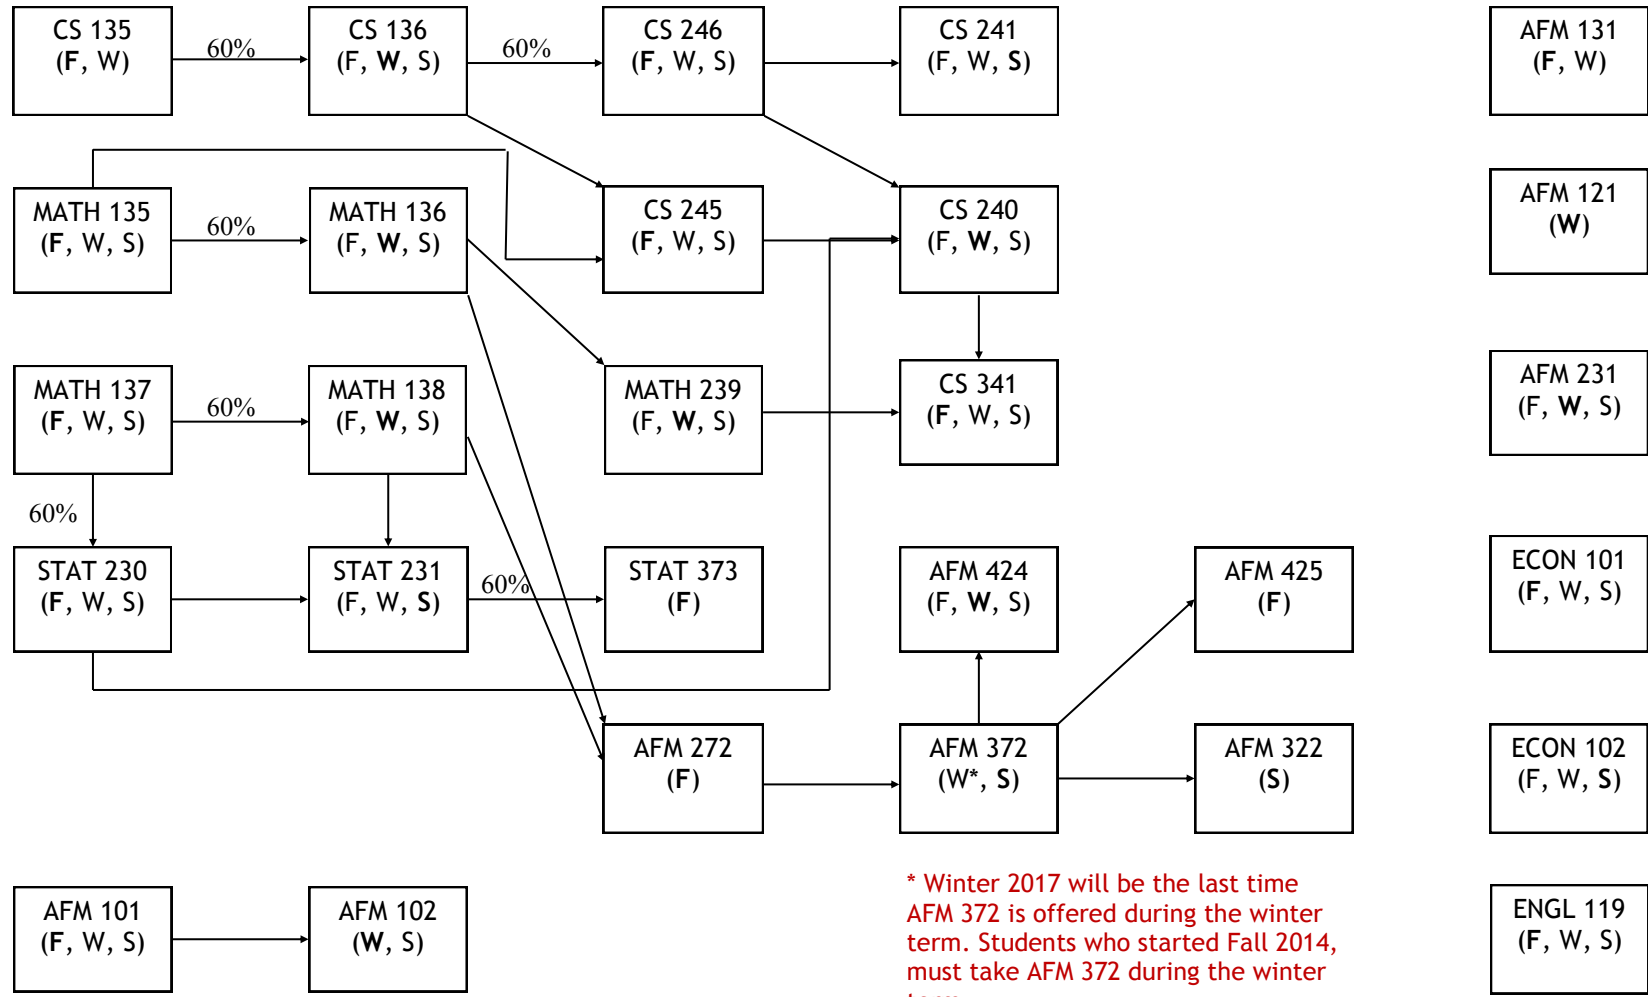

CFM Prerequisite and Offerings Chart—Required Courses (effective Fall 2016)

Prerequisite —————>

Term of offering indicated in brackets

* Winter 2017 will be the last time AFM 372 is offered during the winter term. Students who started Fall 2014, must take AFM 372 during the winter term.

NOTE: This chart is not a substitute for the official degree regulations. If there is a question of interpretation or a discrepancy, the Undergraduate Calendar always takes precedence.