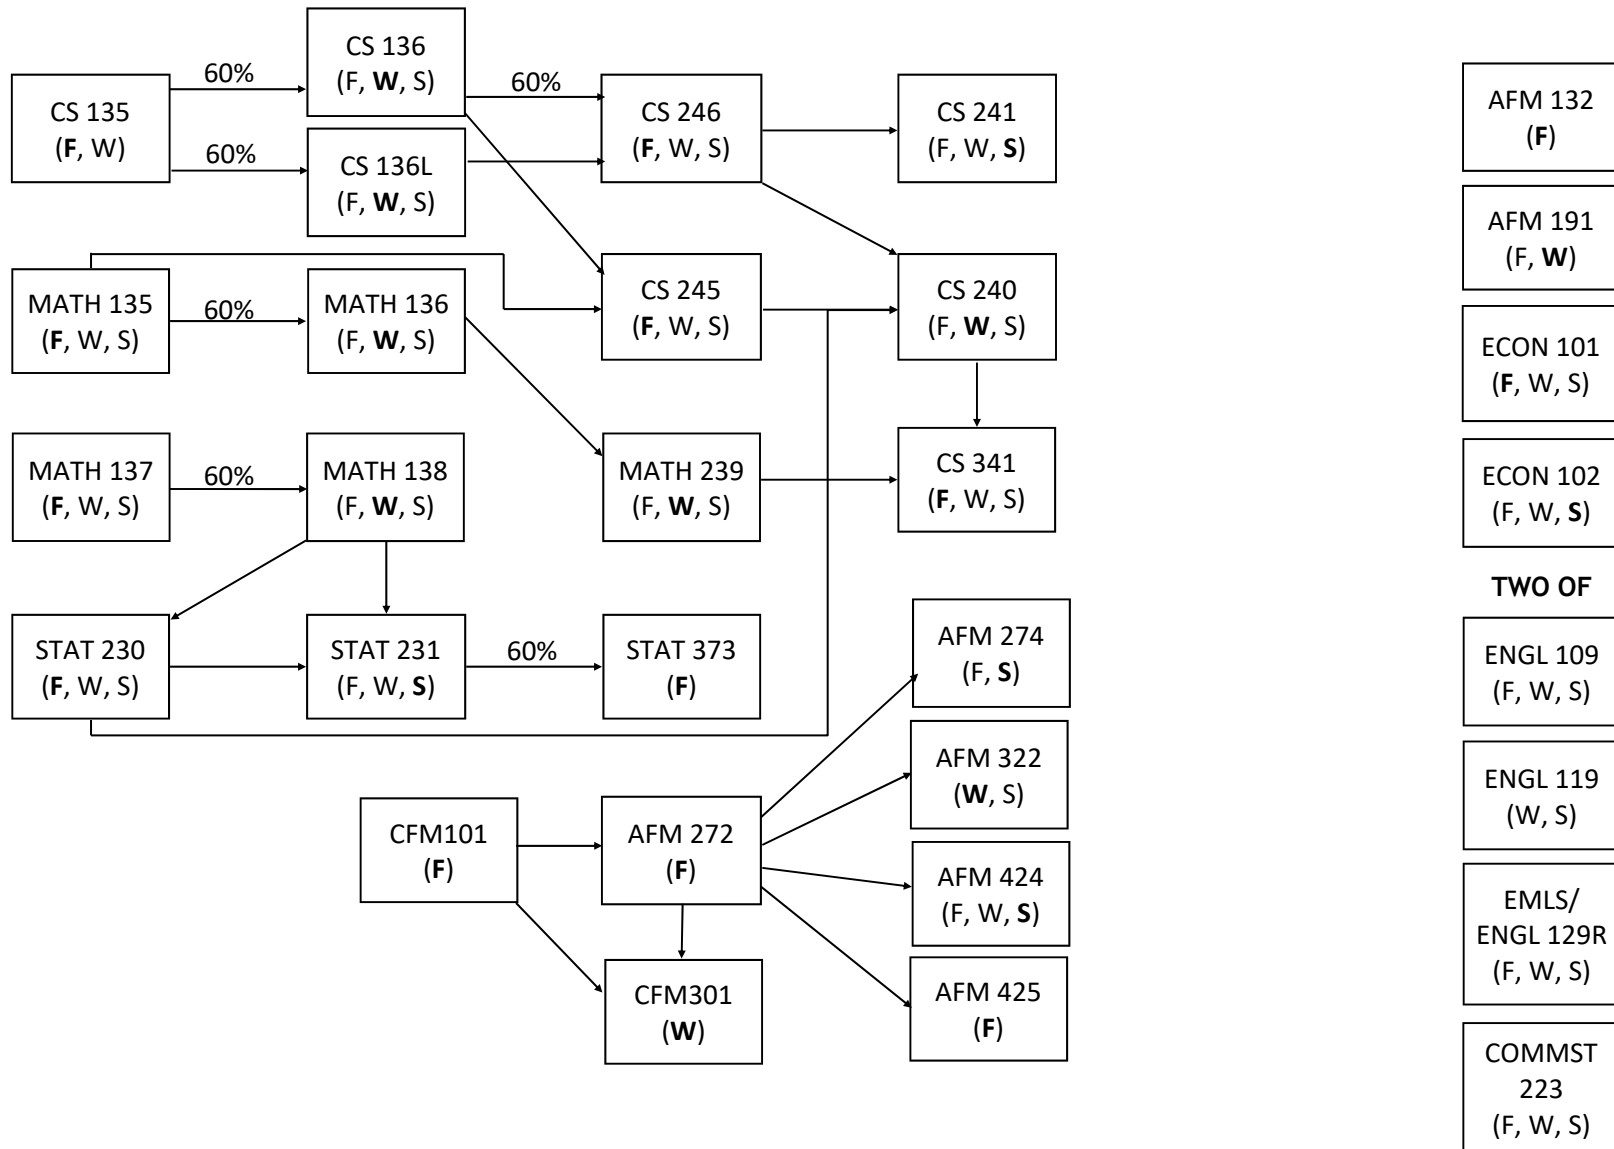

CFM Prerequisite and Offerings Chart—Required Courses (effective Fall 2023)

Prerequisite = \longrightarrow

The term(s) of course offering is/are indicated in brackets (F = Fall, W = Winter, S = Spring); bolded terms are when courses are recommended to take for study.

NOTE: This chart is not a substitute for the official degree regulations. If there is a question of interpretation or a discrepancy, the Undergraduate Calendar always takes precedence. <https://ugradcalendar.uwaterloo.ca/group/uWaterloo-List-of-Undergraduate-Calendars>.