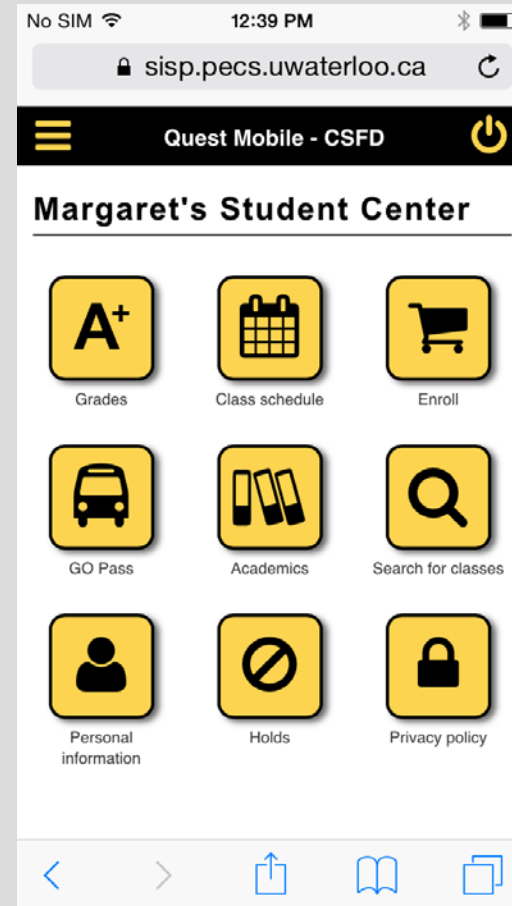

Quest Mobile - CSFD

UNIVERSITY OF WATERLOO

STU004

.....

Sign In

[Full site](#)

[Forgot password?](#)

» Simplification – Less Text!

HOMEPAGE

» Modernized UI – Tile Based Navigation with Highly Used Pages Readily Accessible

TERM SELECTION

» Simplification – 2 UI Elements Become 1

SEARCH FOR CLASSES

Simplification – 3 UI Elements Become 1