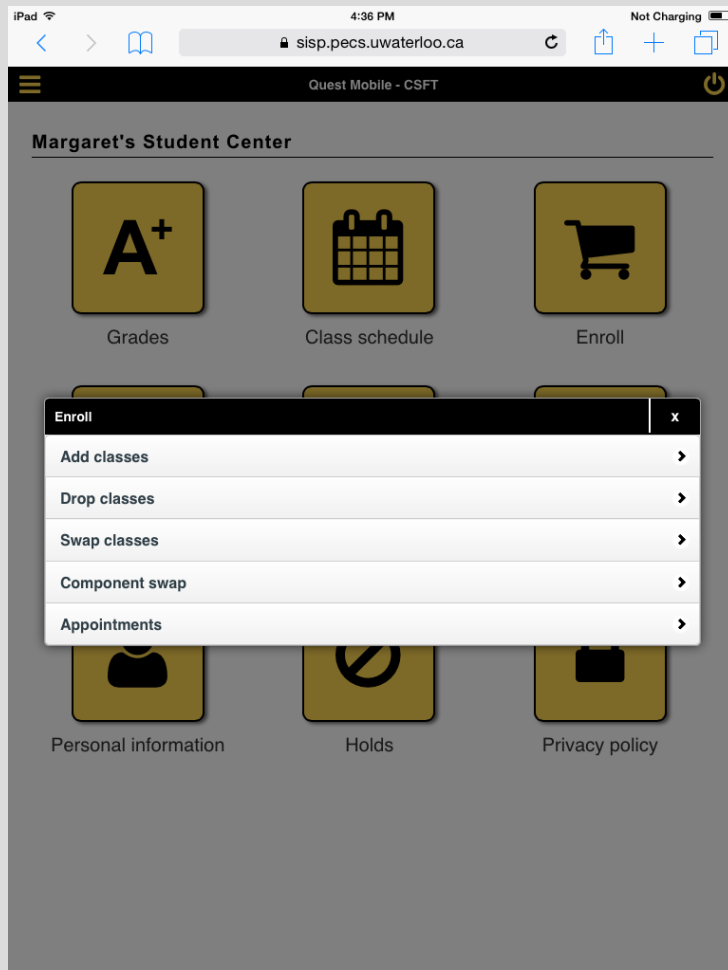

Quest Mobile - CSFD

UNIVERSITY OF WATERLOO

STU004

.....

Sign In

[Full site](#)

[Forgot password?](#)

» Simplification – Less Text!

HOMEPAGE

» Modernized UI – Tile Based Navigation with Highly Used Pages Readily Accessible

TERM SELECTION

» Simplification – 2 UI Elements Become 1

SEARCH FOR CLASSES

Simplification – 3 UI Elements Become 1

SAMPLE QUEST MOBILE PAGES

STUDENT CENTER HOMEPAGE

NAVIGATION AND BREADCRUMBS

GRADES

iPad 4:35 PM Not Charging
sisp.pecs.uwaterloo.ca

Quest Mobile - CSFT

View My Grades

Change Term