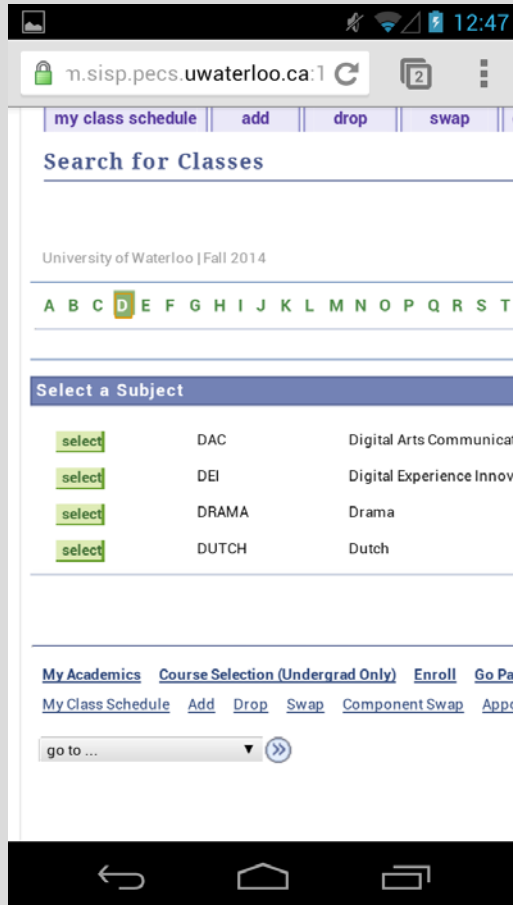

Quest Mobile - CSFD

UNIVERSITY OF WATERLOO

STU004

.....

Sign In

[Full site](#)

[Forgot password?](#)

» Simplification – Less Text!

HOMEPAGE

» Modernized UI – Tile Based Navigation with Highly Used Pages Readily Accessible

TERM SELECTION

» Simplification – 2 UI Elements Become 1

SEARCH FOR CLASSES

Simplification – 3 UI Elements Become 1