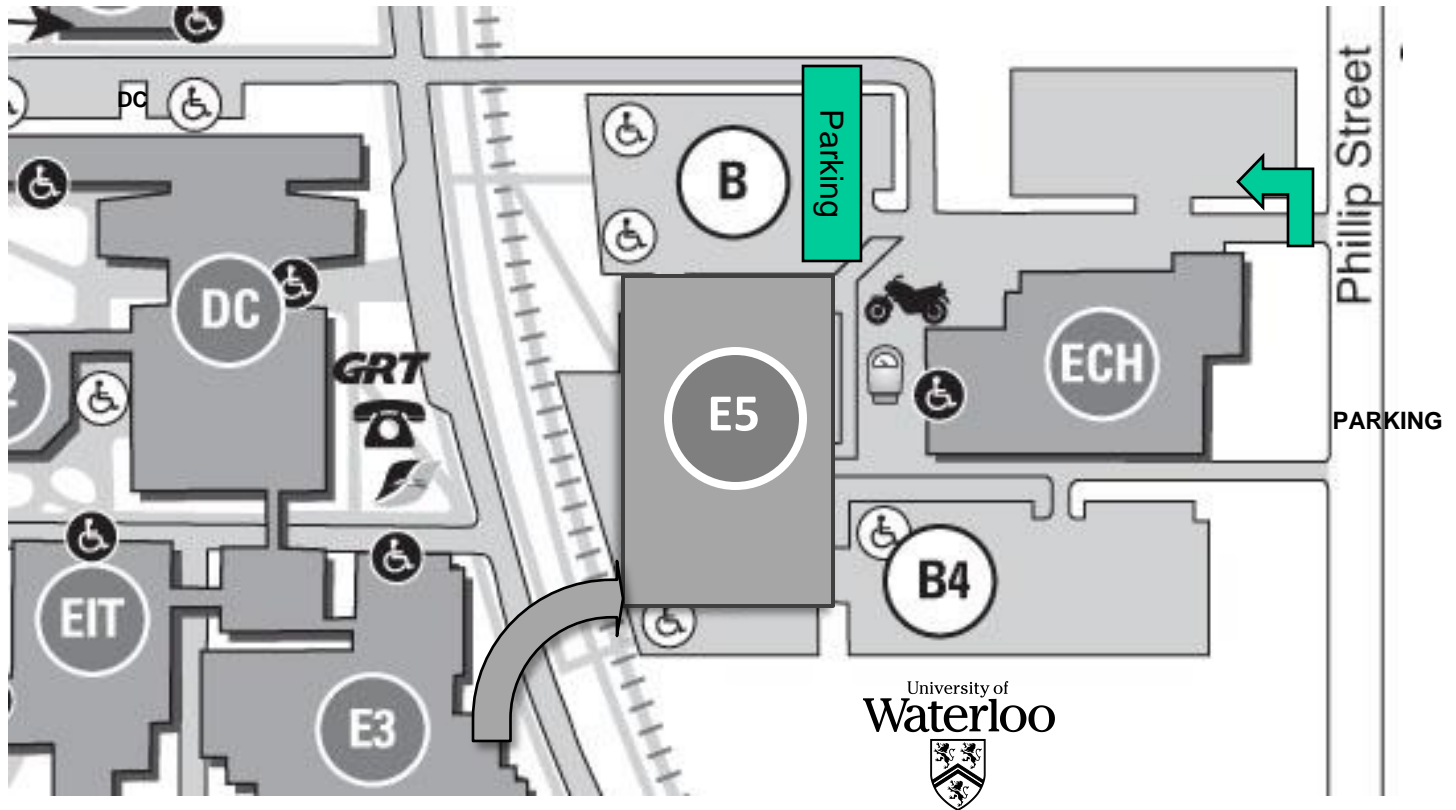

Parking Map

Columbia Ave

University Ave

Access parking Lot B from Phillip St. entrance