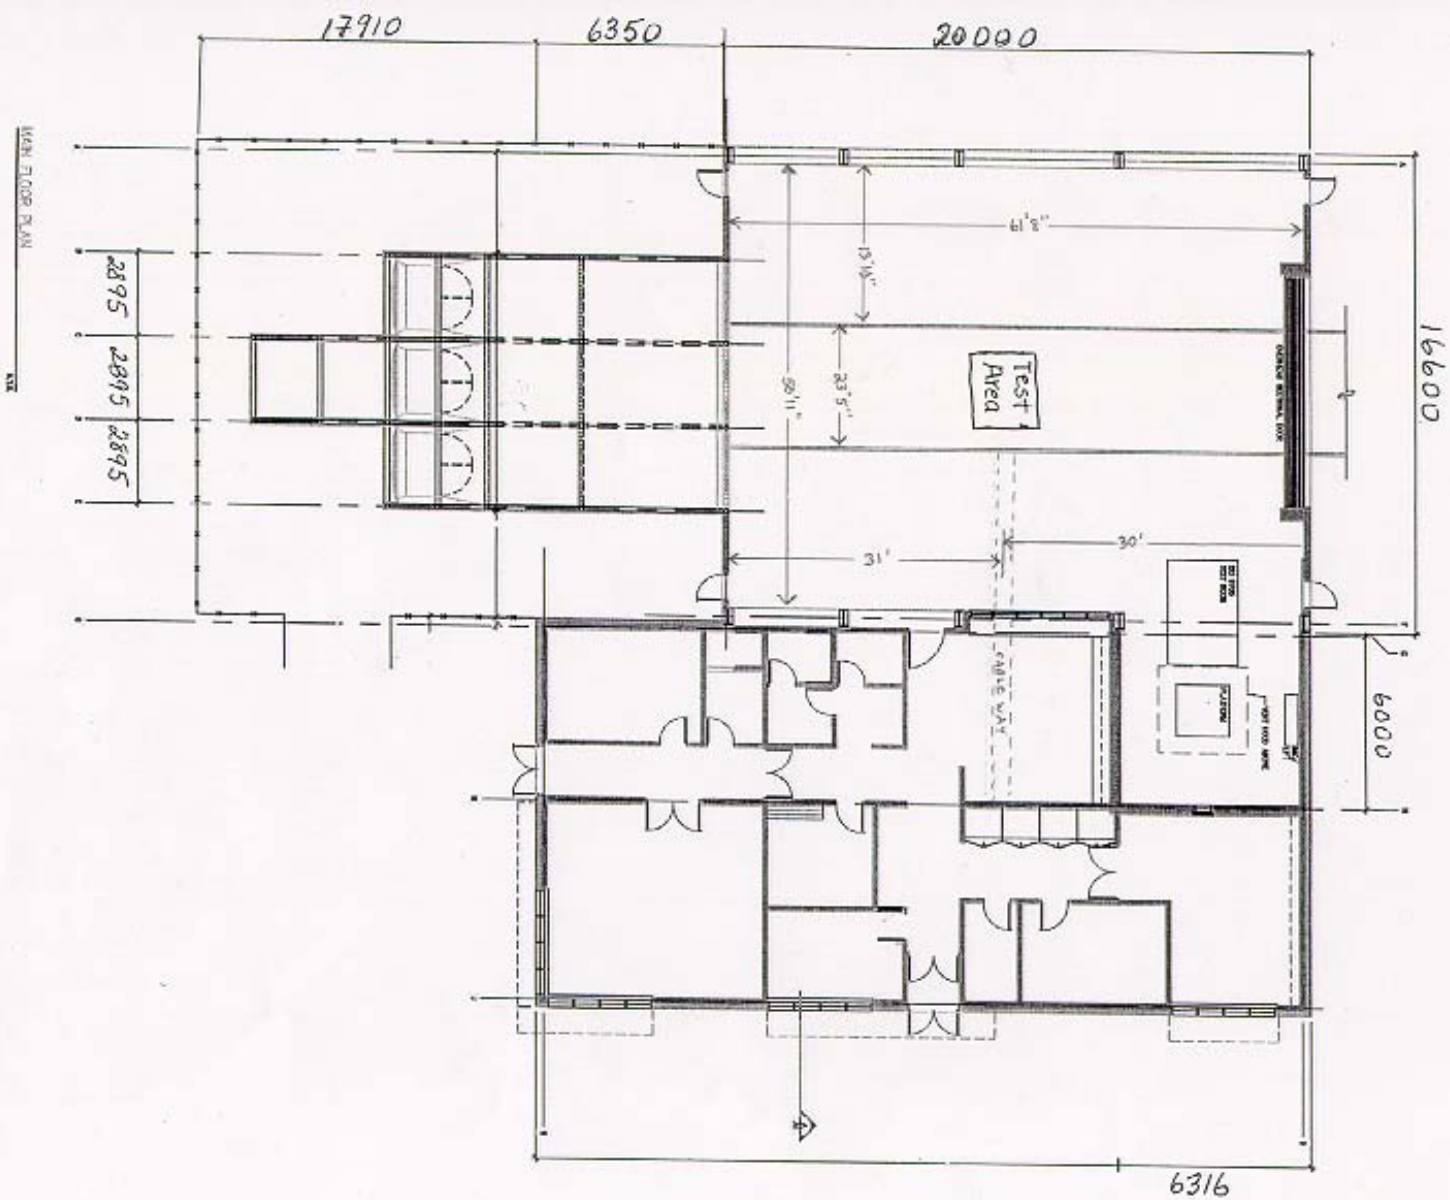

## Live Fire Research Facility

UNIVERSITY OF WATERLOO  
FIRE RESEARCH LAB  
off-campus facility

Prepared by the Faculty of Environmental Studies, Mapping Analysis and Design, Cartography Unit