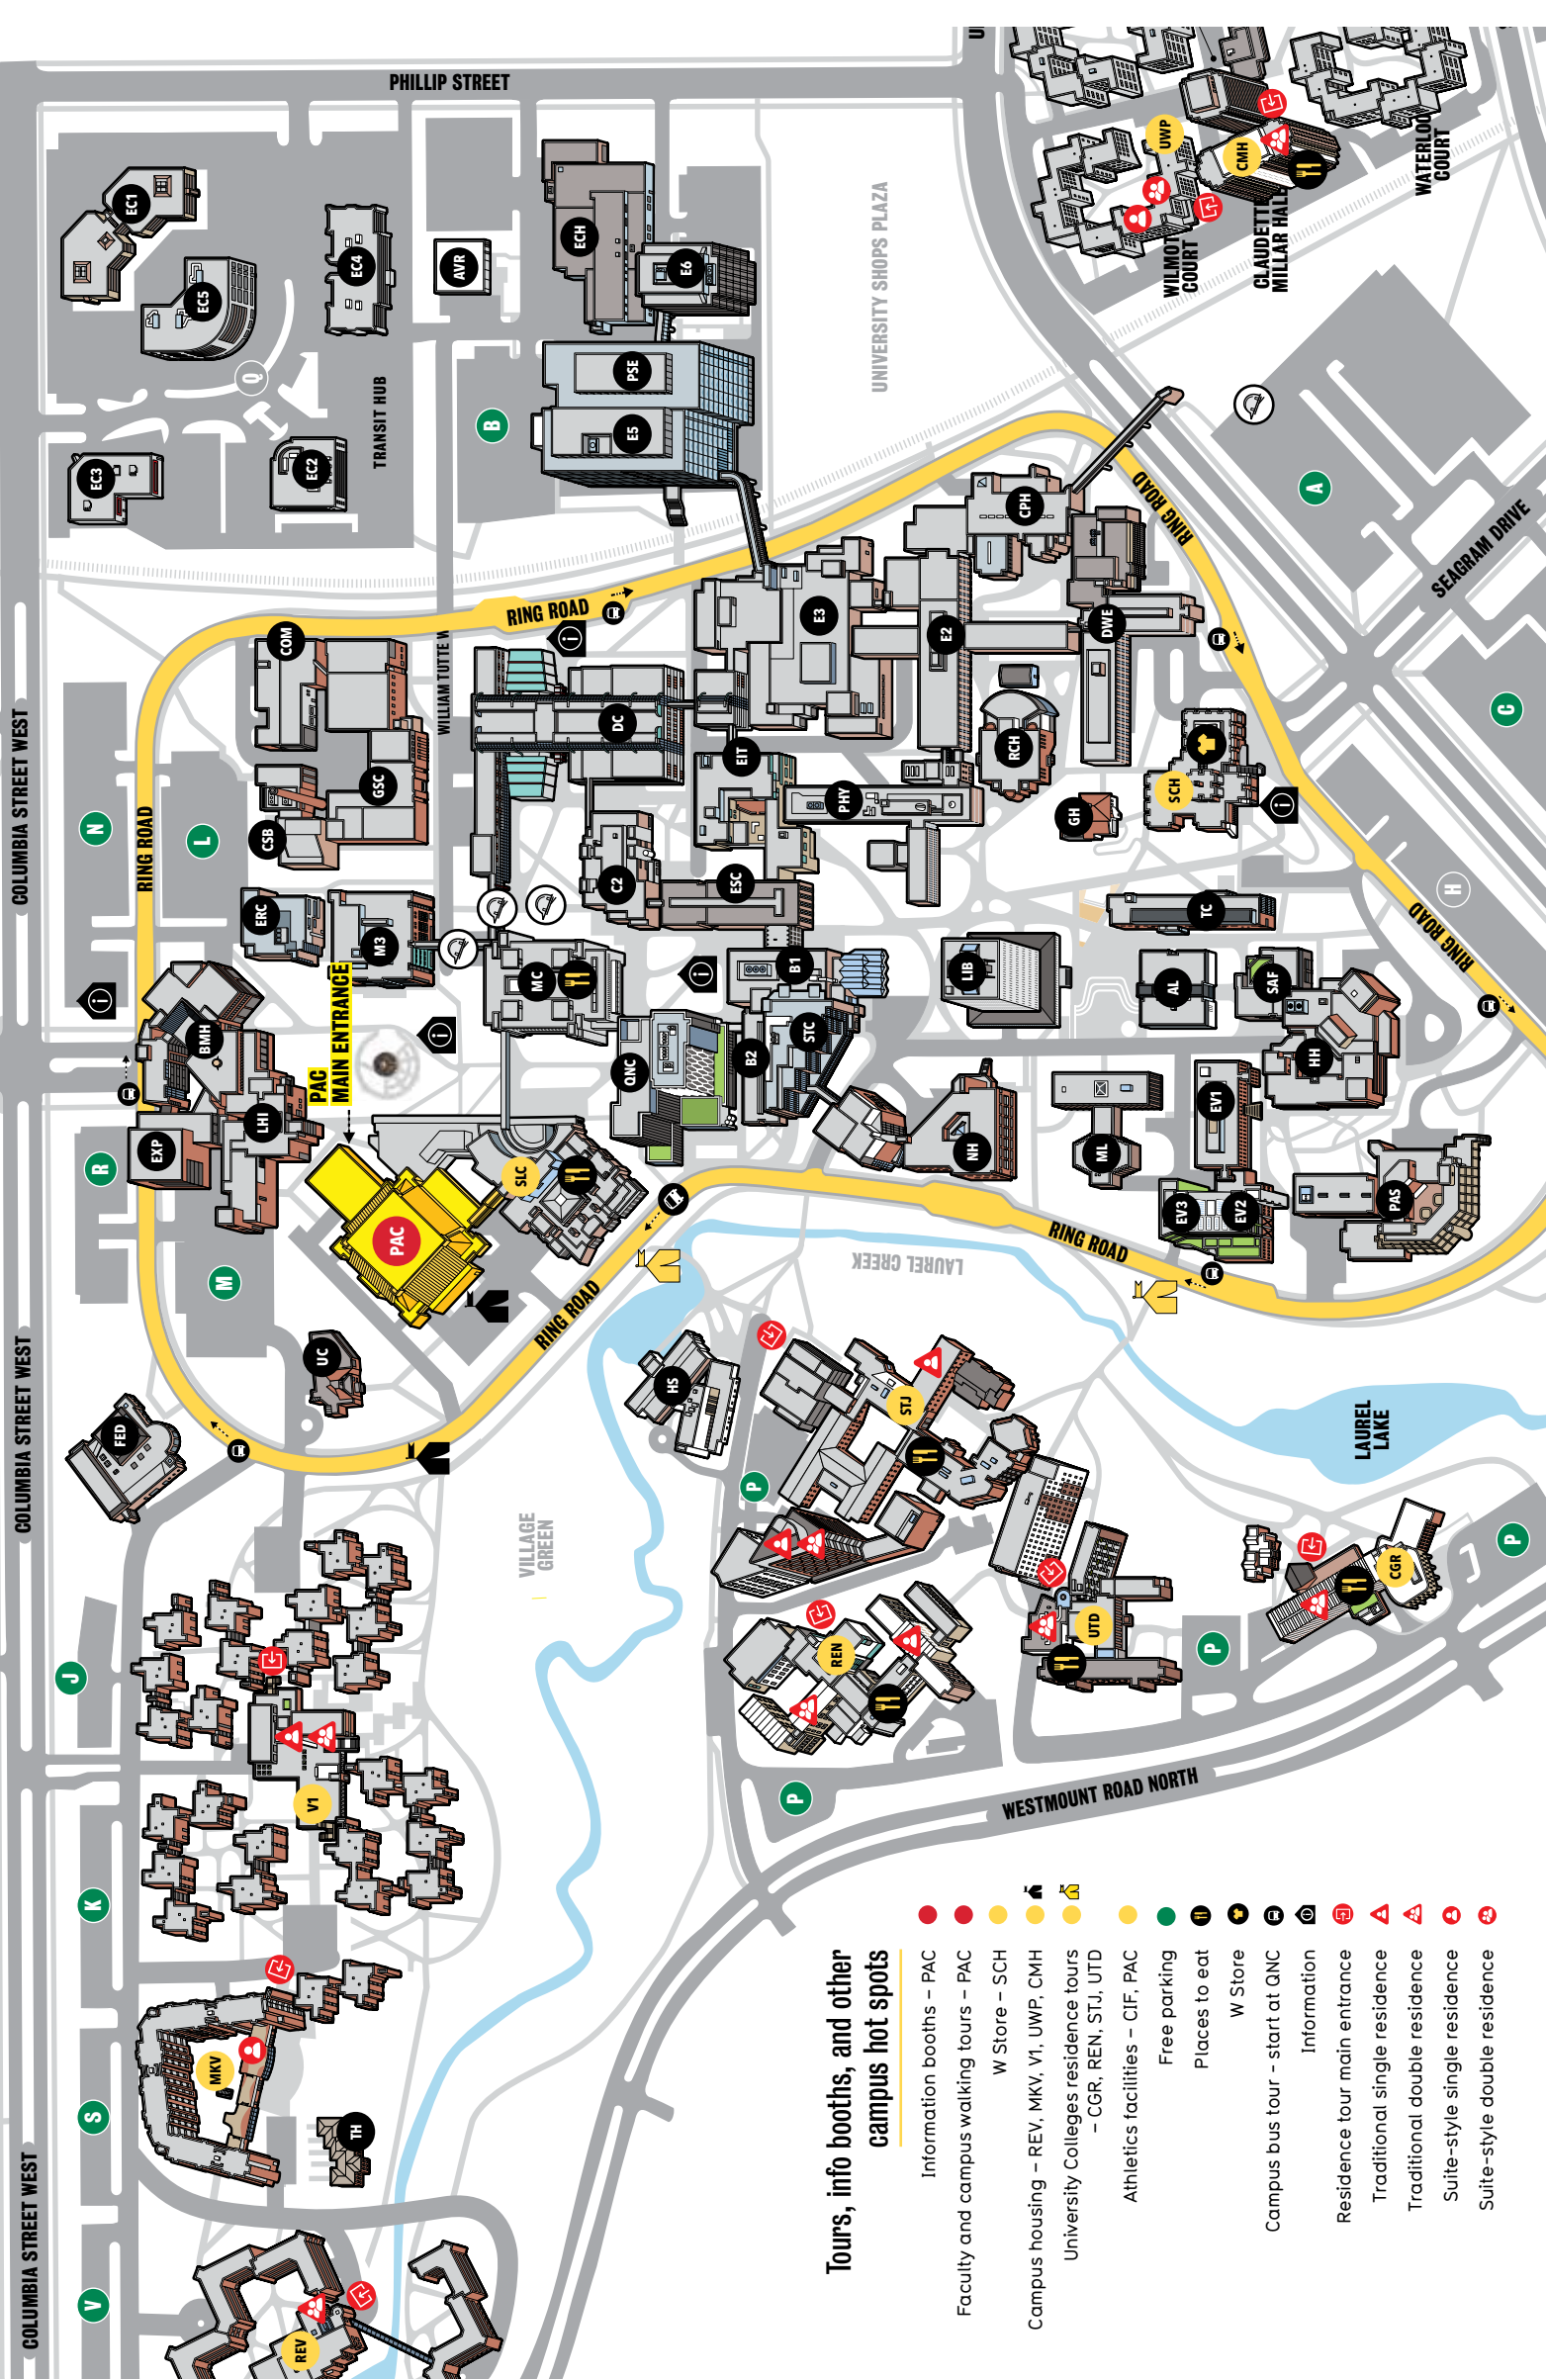

Buildings

AL	Arts Lecture Hall
AVR	Autonomous Vehicle Research and Intelligence Lab
BI	Biology 1
B2	Biology 2
BMH	B.C. Matthews Hall
C2	Chemistry 2
CIF	Columbia Icefield
CGR	Conrad Grebel University College
CMH	Claudette millar hall
COM	Commissary
CPH	Carl Pollock Hall
DC	Davis Centre
DWE	Douglas Wright Engineering
E2	Engineering 2
E3	Engineering 3
E5	Engineering 5
E6	Engineering 6
EC1	East Campus 1
EC2	East Campus 2
EC3	East Campus 3
EC4	East Campus 4
EC5	East Campus 5
ECH	East Campus Hall
EIT	Centre for Environmental & Information Technology
ERC	Energy Research Centre
ESC	Earth Sciences & Chemistry
EV1	Environment 1
EV2	Environment 2
EV3	Environment 3
EXP	Expansion
FED	Federation Hall
GH	Graduate House
GSC	General Services Complex
HH	J.G. Hagey Hall of the Humanities
HS	Health Services
LHI	Lyle Hallman Institute
LIB	Dana Porter Library
M3	Mathematics 3
MC	Mathematics and Computing
MHR	Minaota Hagey Residence
MKV	Mackenzie King Village
ML	Modern Languages
NH	Needles Hall
OPT	Optometry
PAC	Physical Activities Complex
PAS	Psychology, Anthropology & Sociology
PHY	Physics
PSE	Pearl Sullivan Engineering
QNC	Mike & Ophelia Lazaridis Quantum-Nano Centre
RCH	J.R. Coultis Engineering Lecture Hall
REN	Renison University College
REV	Ron Eydtt Village
SAF	School of Accounting and Finance
SCH	South Campus Hall
SLC	Student Life Centre
STC	Science Teaching Complex
STJ	St. Jerome's University
TC	William M. Tatham Centre for Co-operative and Experiential Education
UC	University Club
UTD	United College
UWP	UW Place
VI	Village 1

Tours, info booths, and other campus hot spots

- Information booths – PAC
- Faculty and campus walking tours – PAC
- W Store – SCH
- Campus housing – REV, MKV, VI, UWP, CMH
- University Colleges residence tours – CGR, REN, STJ, UTD
- Athletics facilities – CIF, PAC
- Free parking
- Places to eat
- W Store
- Campus bus tour – start at QNC
- Information
- Residence tour main entrance
- Traditional single residence
- Traditional double residence
- Suite-style single residence
- Suite-style double residence

Online map

uwaterloo.ca/map

Visit our other campuses

SCHOOL OF ARCHITECTURE

Visit us from 10 a.m. – 2 p.m.
7 Melville Street South, Cambridge

STRATFORD SCHOOL OF INTERACTION DESIGN AND BUSINESS

Must have pre-registered for the event. If not registered, please join us for a Stratford Walking Tour between 11 a.m. and 12:25 p.m.
125 St. Patrick Street, Stratford