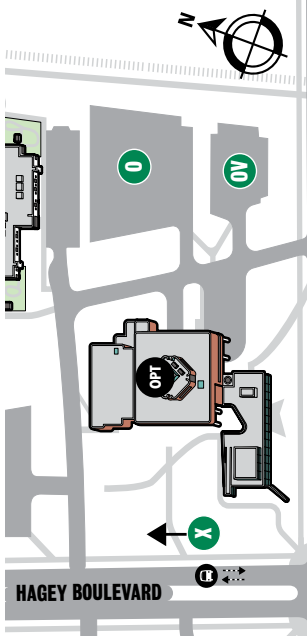

Our campus

Acknowledgement of traditional territory
The University of Waterloo acknowledges that much of our work takes place on the traditional territory of the Neutral, Anishinaabeg, and Haudenosaunee peoples. Our main campus is situated on the Haldimand Tract, the land granted to the Six Nations that includes six miles on each side of the Grand River. Our active work toward reconciliation takes place across our campuses through research, learning, teaching, and community building, and is co-ordinated within the Office of Indigenous Relations.