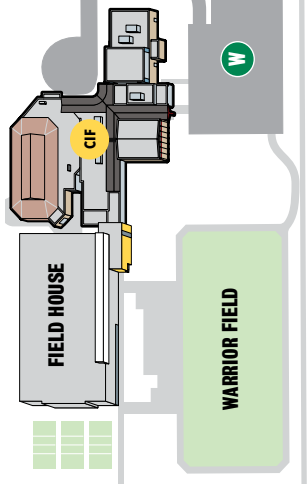

Our campus

Acknowledgement of traditional territory
The University of Waterloo acknowledges that much of our work takes place on the traditional territory of the Neutral, Anishinaabeg, and Haudenosaunee peoples. Our main campus is situated on the Haldimand Tract, the land granted to the Six Nations that includes six miles on each side of the Grand River. Our active work toward reconciliation takes place across our campuses through research, learning, teaching, and community building, and is co-ordinated within the Office of Indigenous Relations.