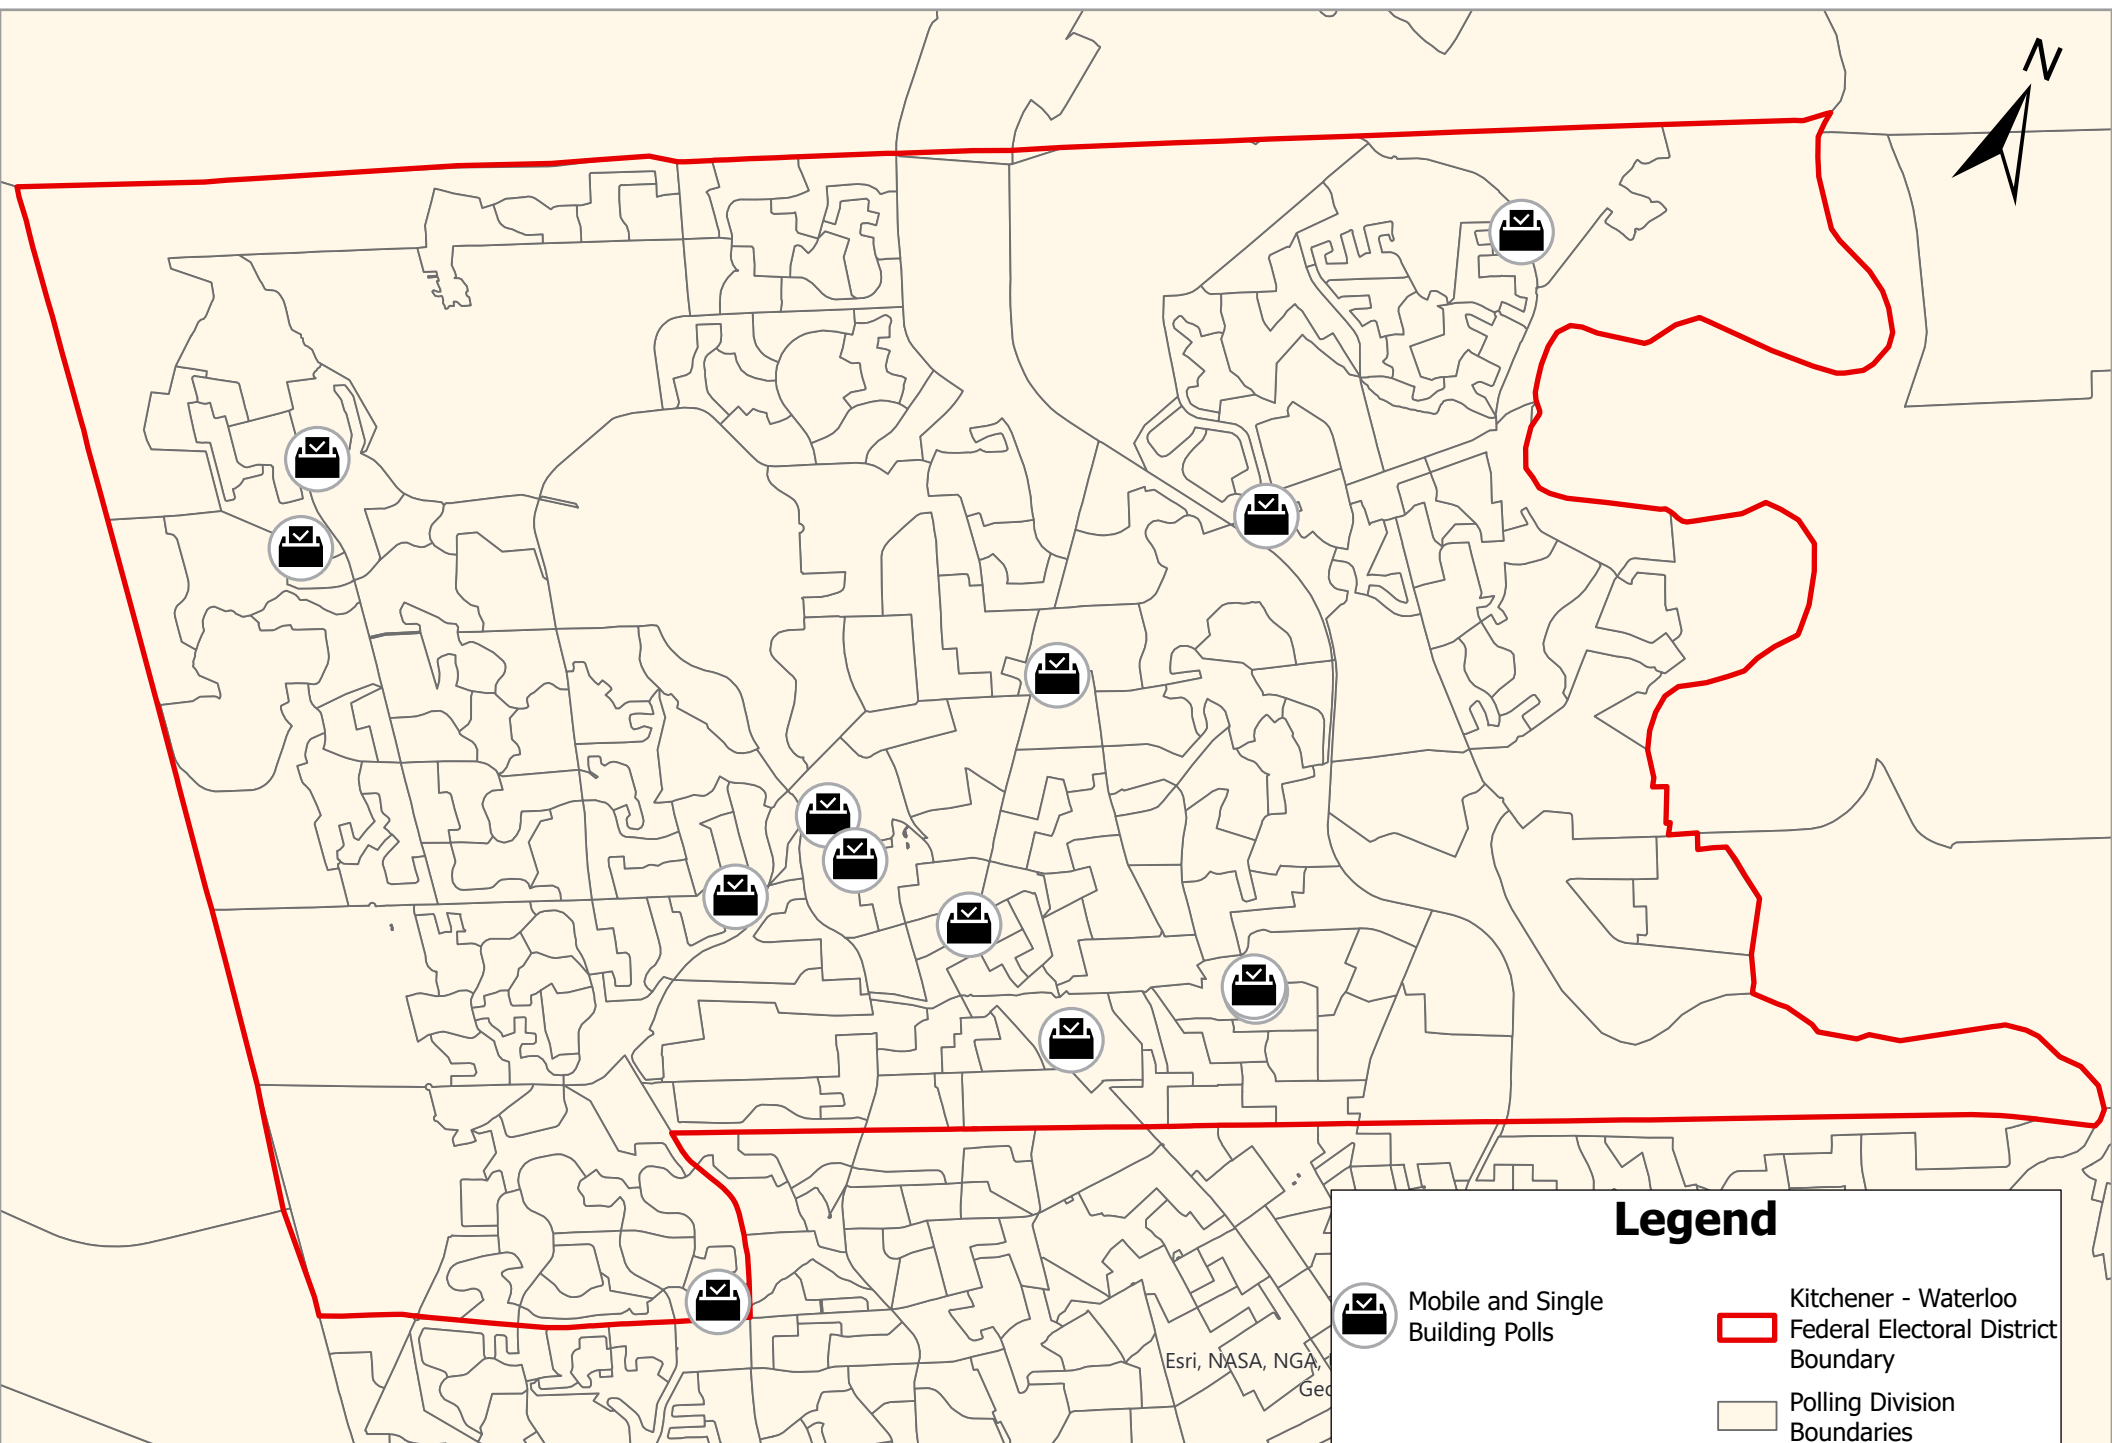

Elections Canada Polling Division Boundaries

Legend

-  Mobile and Single Building Polls
-  Kitchener - Waterloo Boundary
-  Polling Division Boundaries

Esri, NASA, NGA, Geo