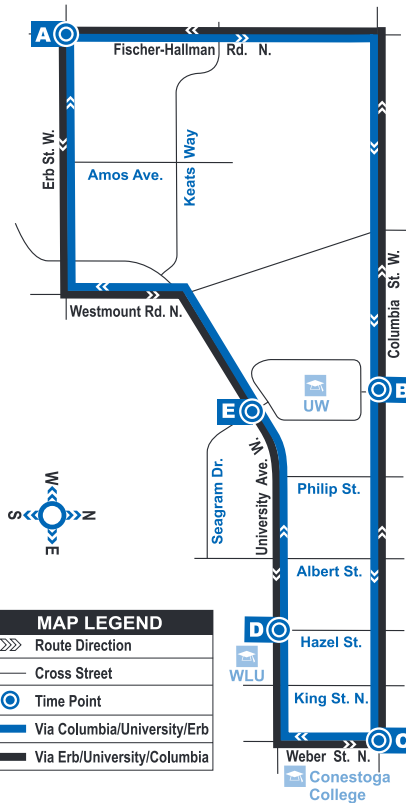

ROUTE 92

**Year-Round Schedule
Effective: September 1, 2014**

EasyGO STOPS

>>> VIA COLUMBIA/UNIVERSITY/ERB

A Fischer-Hallman / Erb	1972
Fischer-Hallman / Keats Way	3465
Fischer-Hallman / Columbia	3890
Columbia / Fischer-Hallman	1116
Columbia / Beechlawn	1117
Columbia / Old Post	1118
Columbia / Ron Eydtt Village	1119
Columbia / Village 1	1120
B Columbia / U.W.	3899
Columbia / U.W. Optometry	2520
Columbia / Phillip	2521
Columbia / Lester	2522
Columbia / Albert	2523
Columbia / Hazel	2524
Columbia / Holly	2525
C Columbia / King	2526
Columbia / Weber	3773
Weber / Hickory	1285
University / Weber	2670
University / Regina	2671
University / King	1166
D Laurier	3619
University / Hemlock	2673
University / Sunview	2674
University / Phillip	2675
E University / Seagram	2676
University / Ring Road Exit	2677
Westmount / University	2678
Westmount / Westcourt	2679
Erb / Westmount	1966
Erb / Mcdougall	1967
Erb / Mulberry	1968
Erb / Amos	1969
Erb / Culpepper	1970
Erb / Churchill	1971
A Fischer-Hallman / Erb	1972

MAP LEGEND

- >>> Route Direction
- Cross Street
- ⊙ Time Point
- ▬ Via Columbia/University/Erb
- ▬ Via Erb/University/Columbia

519-585-7555 www.grt.ca TTY: 519-575-4608
Text: 57555 Key in your stop number