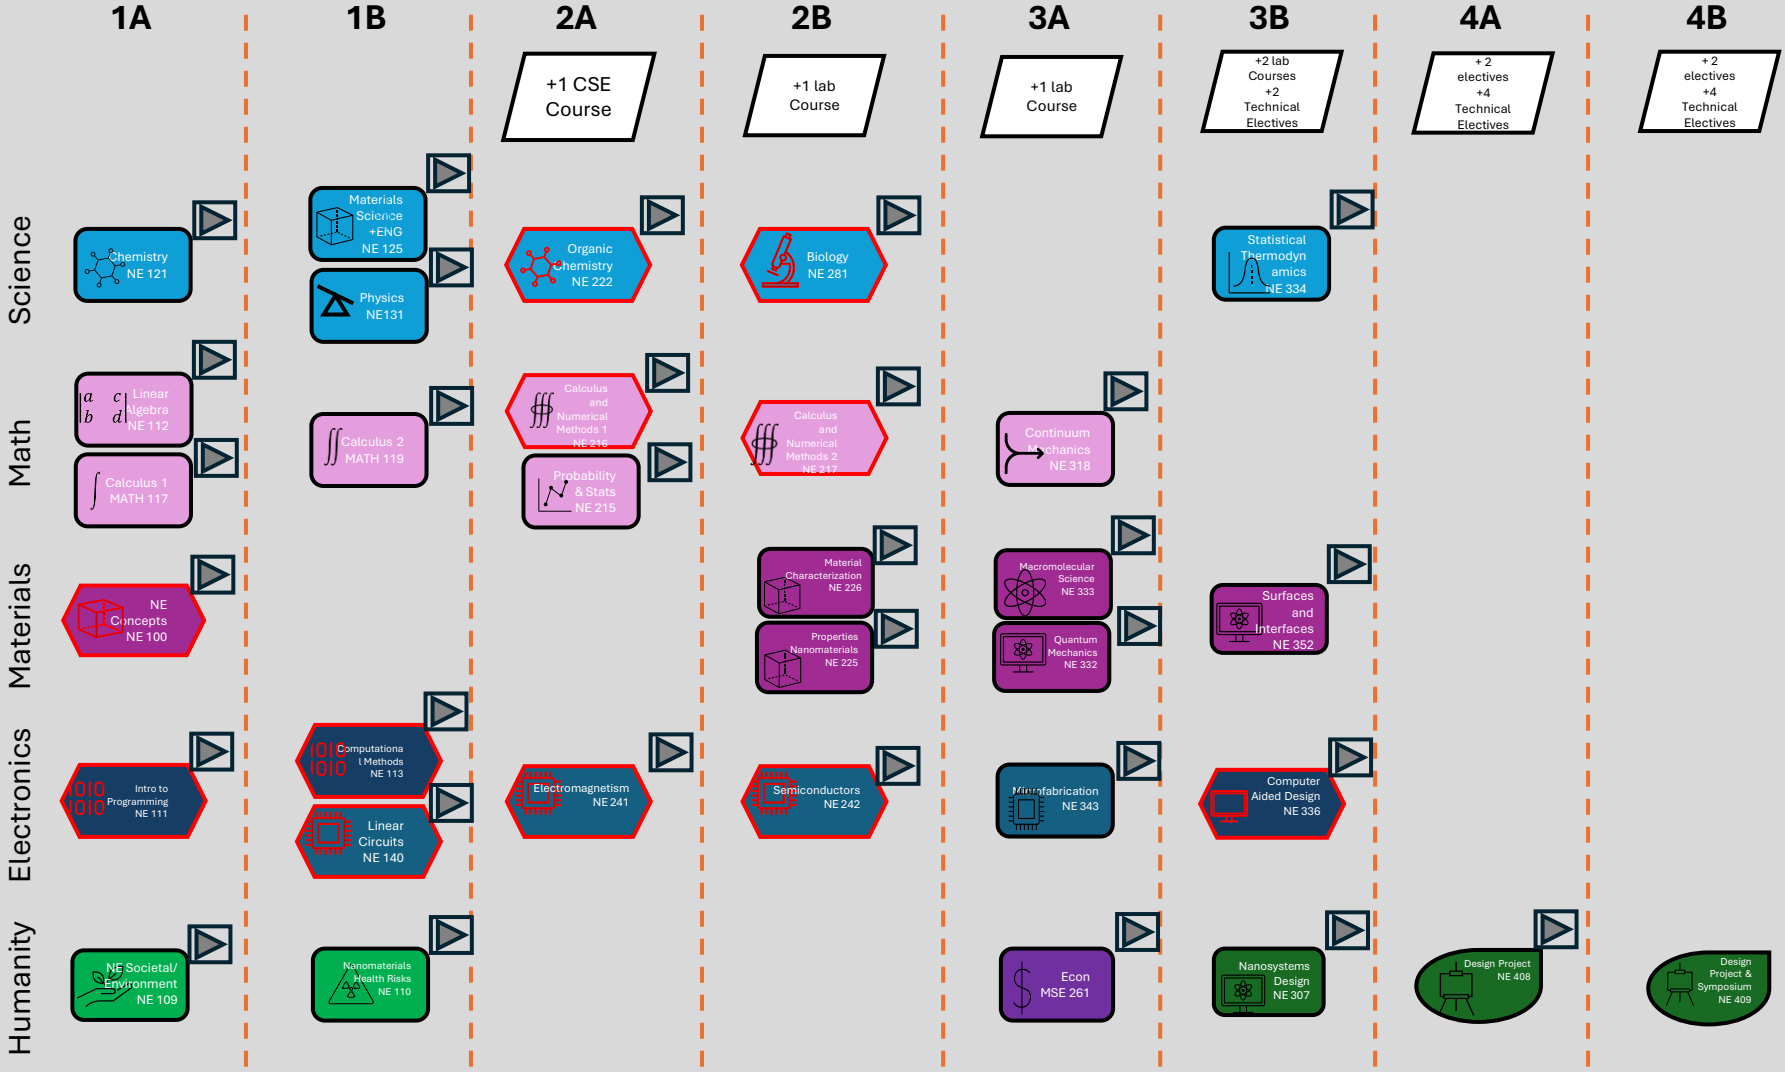

Core Course Map