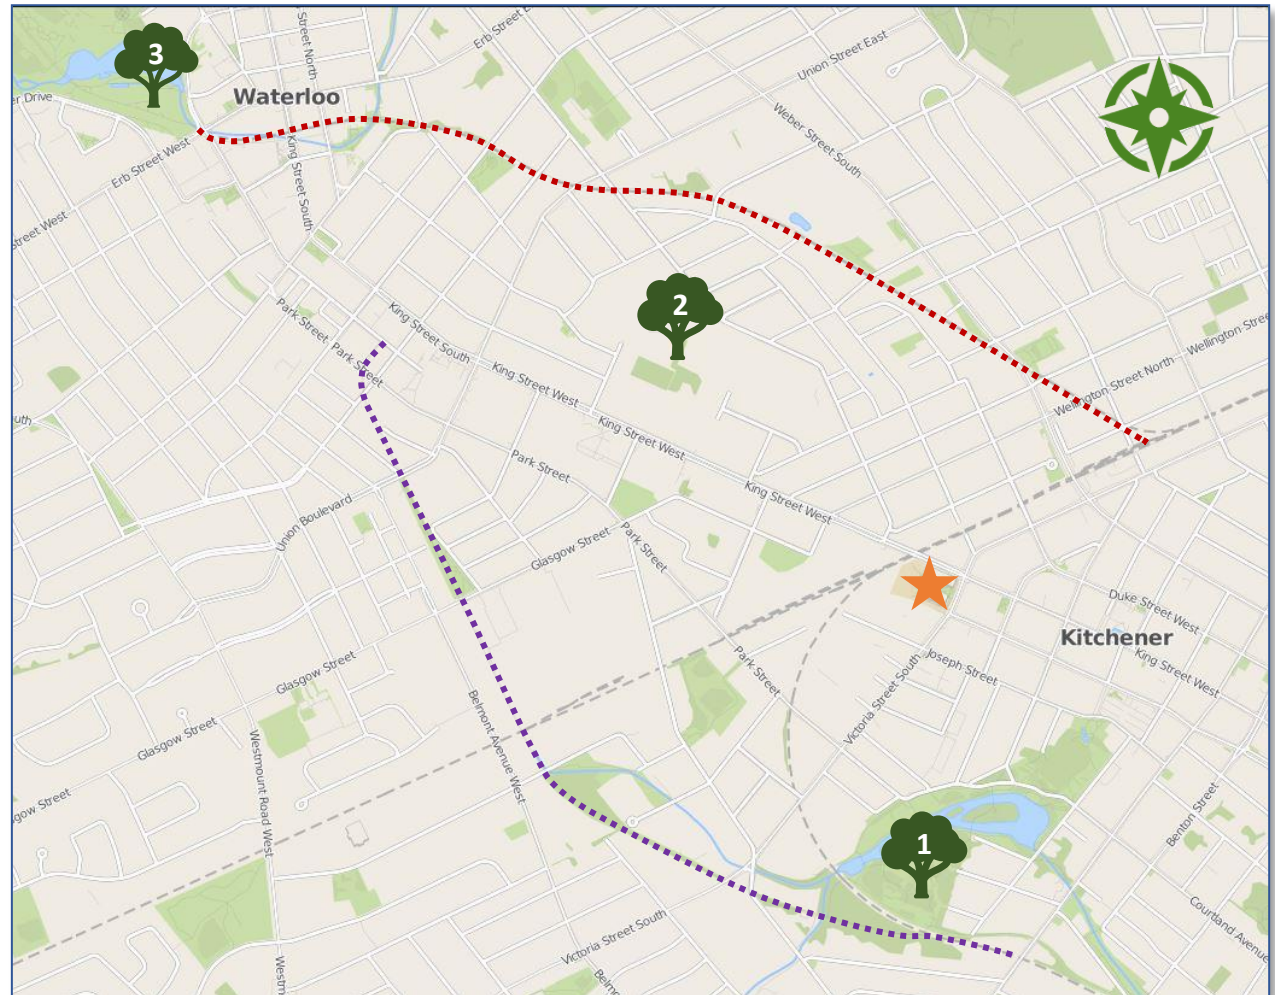

Greenspaces Near the School of Pharmacy

LEGEND

Victoria Park

- 15 min walk from School

Mount Hope Cemetery

- 10 min walk from School

Waterloo Park

- 10 min ride from School on ION (LRT)

Spur Line Trail

- Access 10 min walk from School

Iron Horse Trail

- Access 15 min walk from School

School of Pharmacy

Created by the School of Pharmacy Green Team (March 2021).