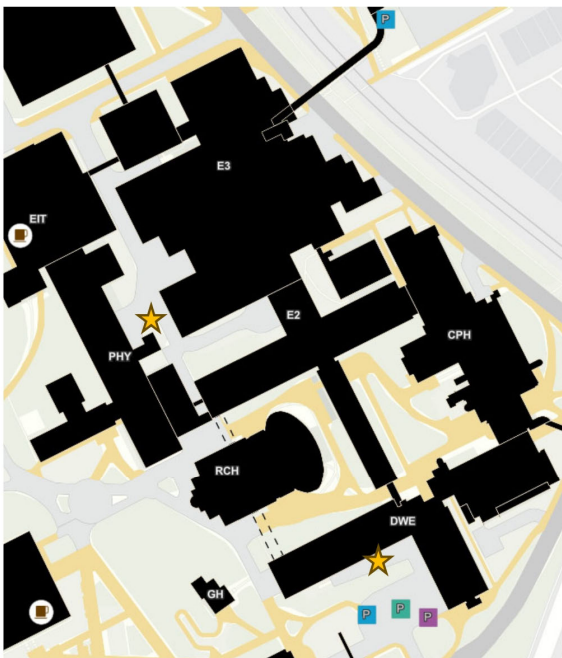

ENVIRONMENT

Located on the grass near the compost cows.

HEALTH

Located at the BMH loading dock.

SCIENCE

Located by the C2 loading dock or the STC side entrance.

ENGINEERING (WITHIN RING ROAD)

Located between PHY and E3 or by the DWE parking lot.

ENGINEERING (E5, E6, E7)

Located between ECH and E6. Mixed container recycling (plastic only) is also available behind E5.