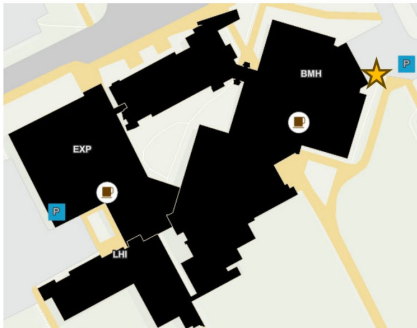

ENVIRONMENT

Located on the grass near the compost cows.

HEALTH

Located at the BMH loading dock.

SCIENCE

Located by the C2 loading dock or the STC side entrance.

ENGINEERING (WITHIN RING ROAD)

Located between PHY and E3 or by the DWE parking lot.

ENGINEERING (E5, E6, E7)

Located between ECH and E6. Mixed container recycling (plastic only) is also available behind E5.