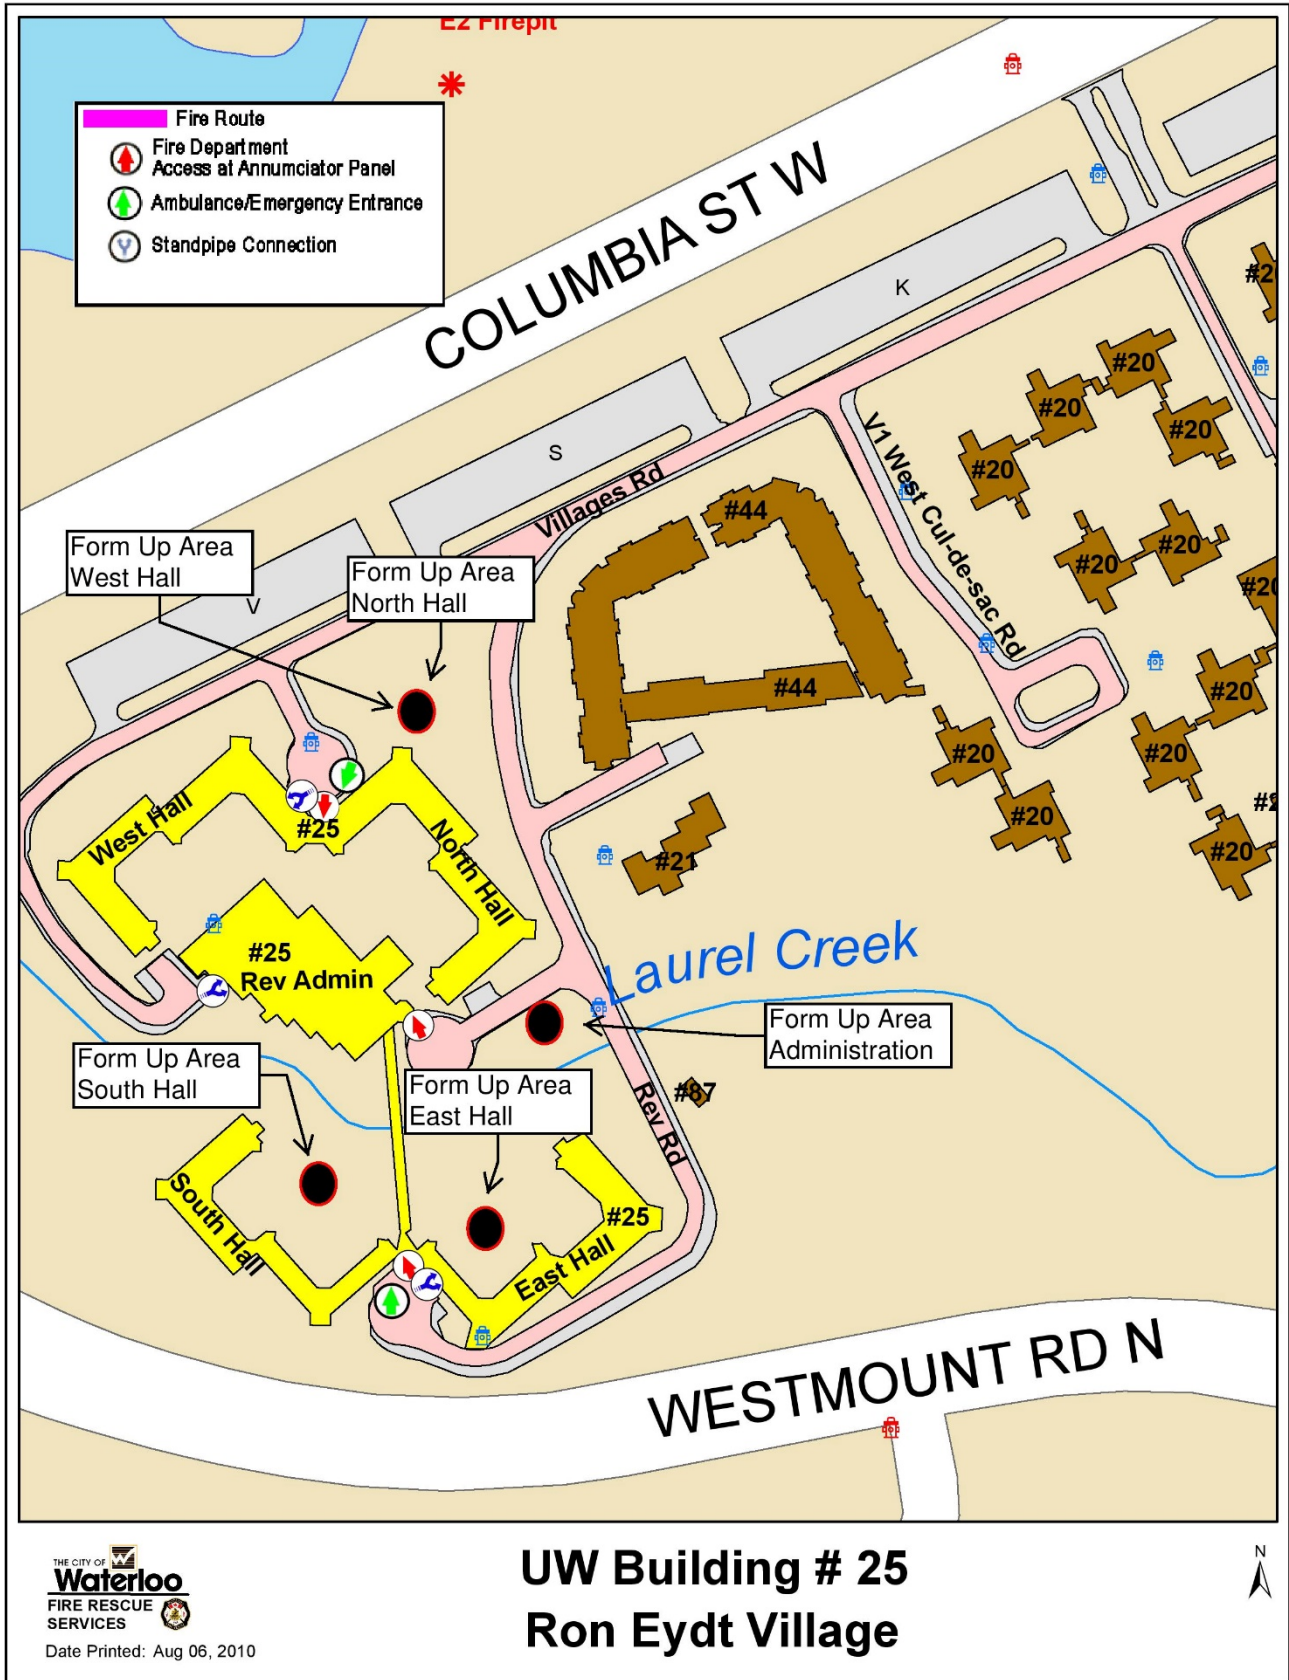

Form Up Areas – UWP / CMH

UW BUILDING # 68

Claudette Millar Hall

Form Up Area – MKV

Form Up Area – REV

Form Up Area – MH

Form Up Area –
CLV Community
Centre

UW BUILDING - # 43
Columbia Lake Townhouses