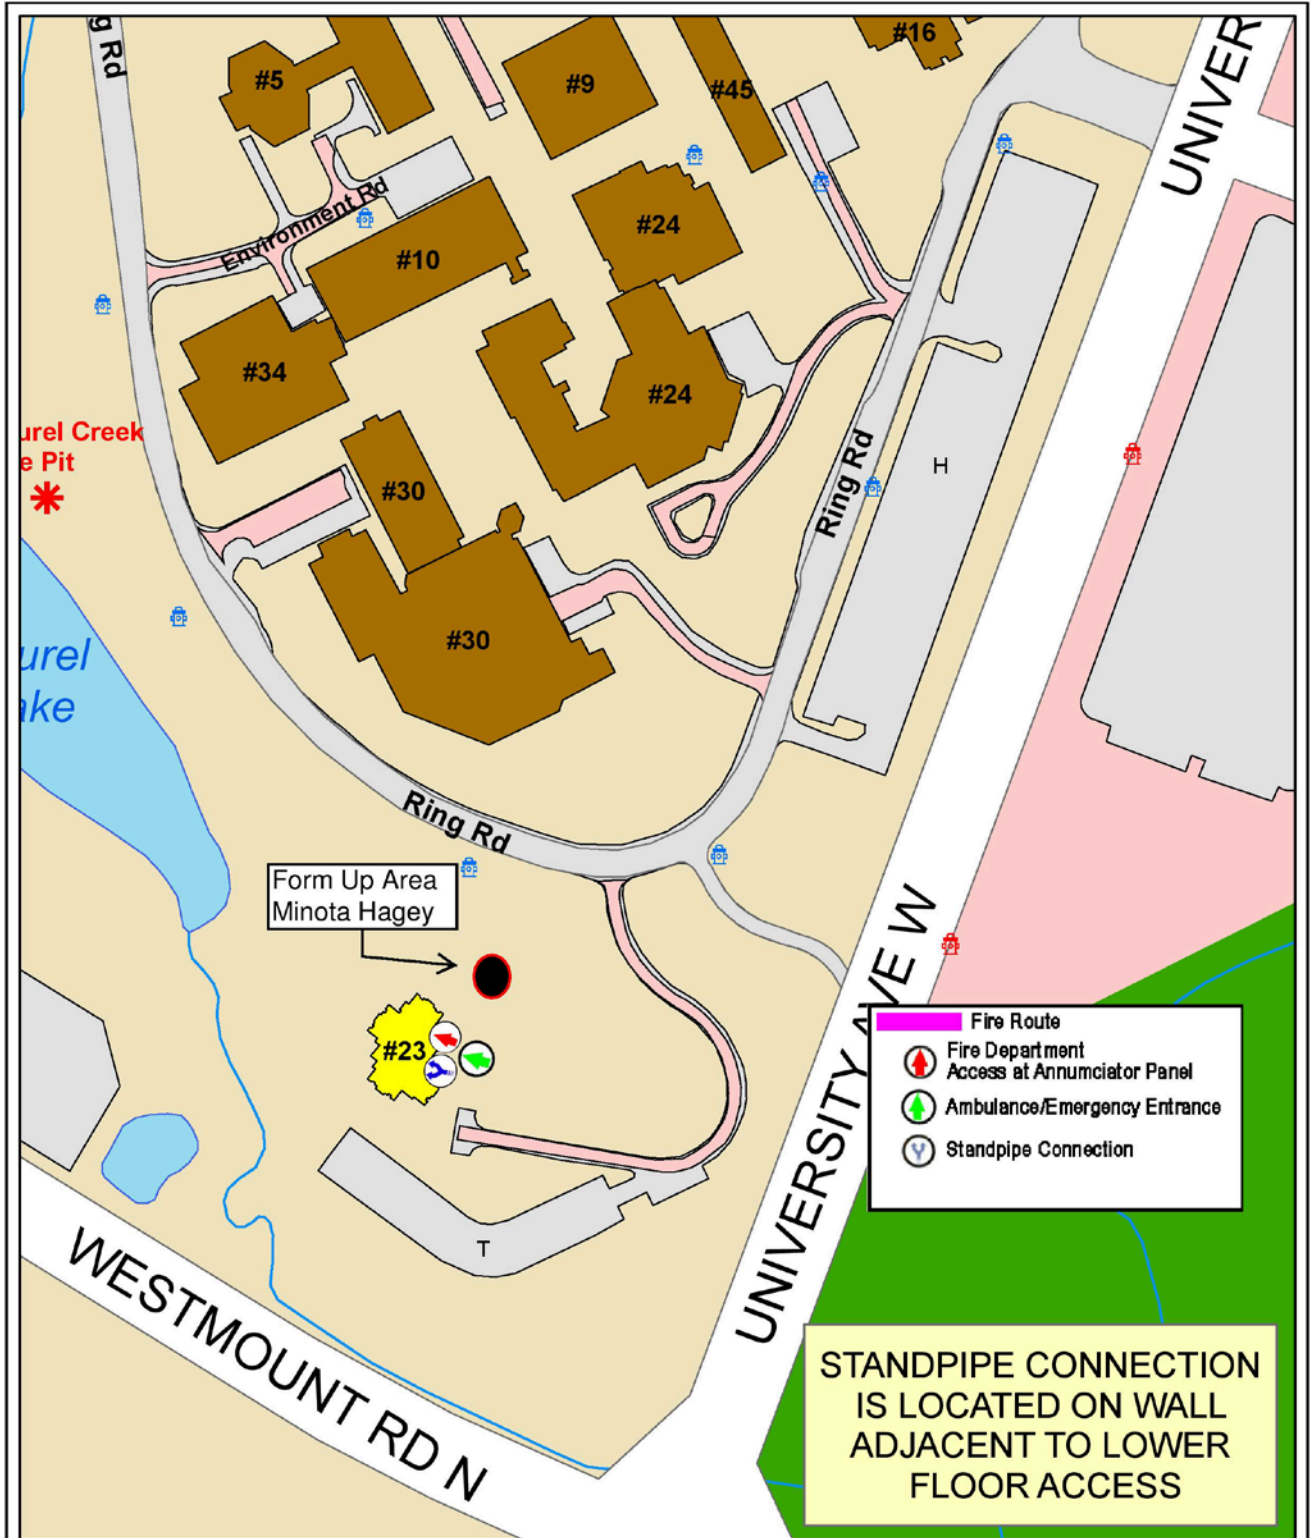

Form Up Areas – UWP / CMH

UW BUILDING # 68

Claudette Millar Hall

Form Up Area – MKV

Form Up Area – REV

Form Up Area – MH

Form Up Area –
CLV Community
Centre

UW BUILDING - # 43
Columbia Lake Townhouses