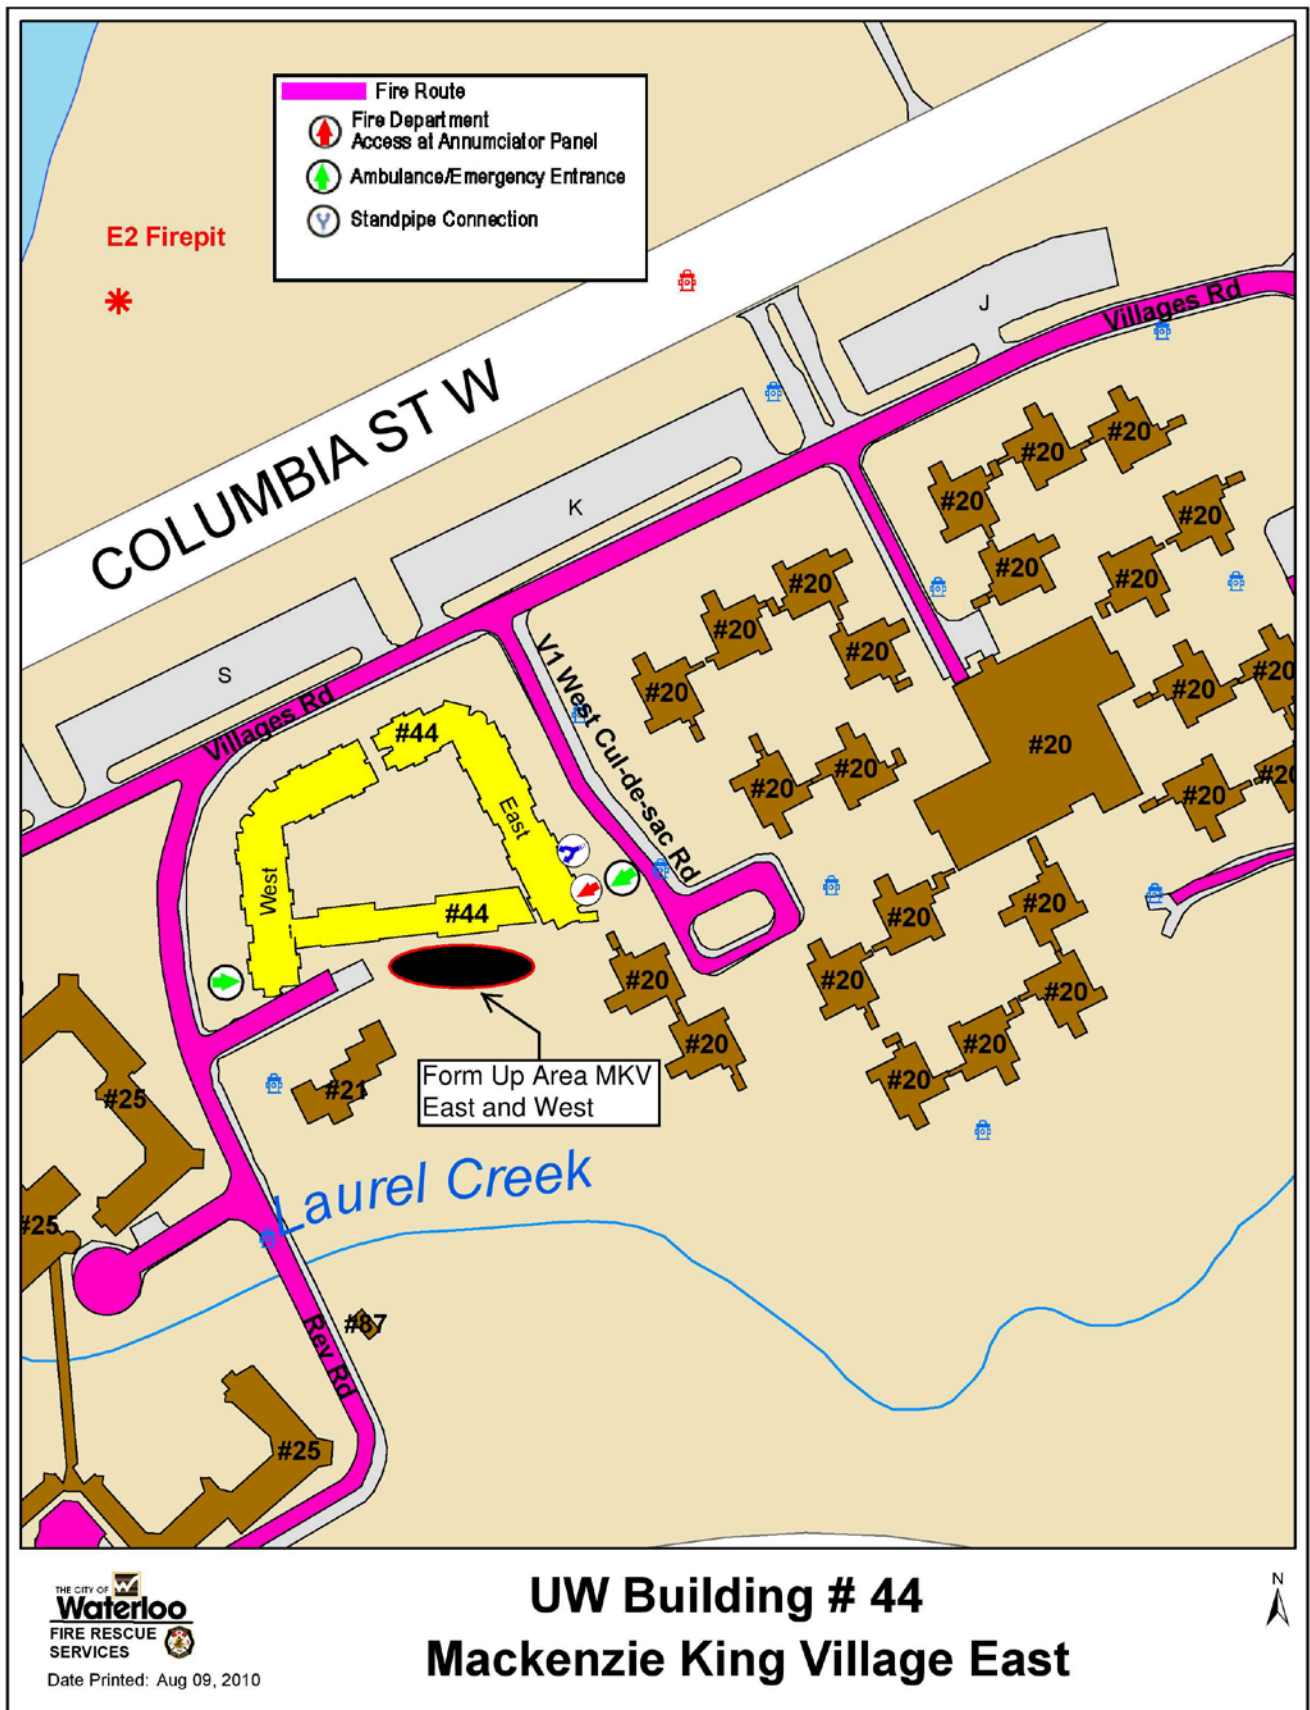

Form Up Areas – UWP / CMH

UW BUILDING # 68

Claudette Millar Hall

Form Up Area – MKV

Form Up Area – REV

Form Up Area – MH

Form Up Area –
CLV Community
Centre

UW BUILDING - # 43
Columbia Lake Townhouses