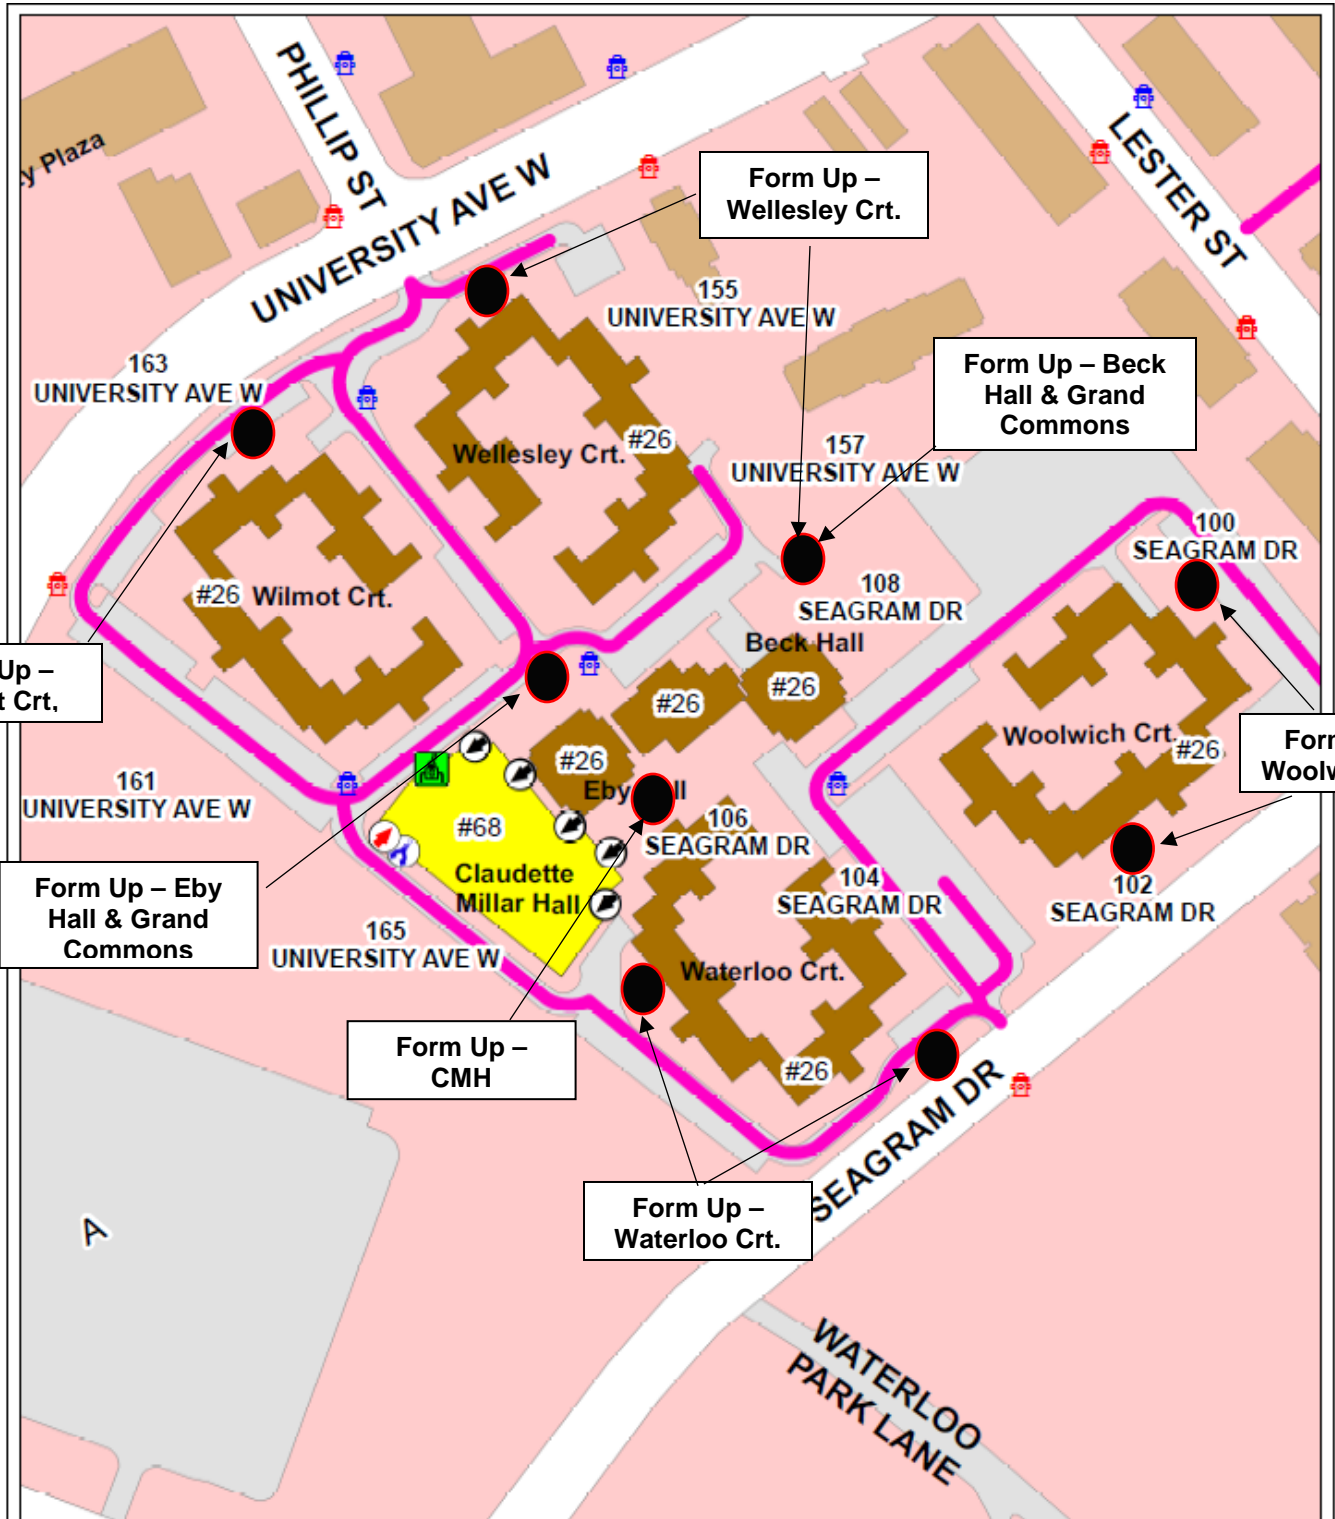

Form Up Areas – UWP / CMH

UW BUILDING # 68

Claudette Millar Hall

Form Up Area – MKV

Form Up Area – REV

Form Up Area – MH

Form Up Area –
CLV Community
Centre

UW BUILDING - # 43
Columbia Lake Townhouses