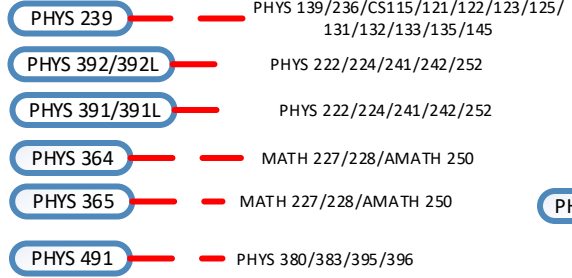

PHYS 375 2 of PHYS 234/241/242/256/358/263/275/AMATH 271

MATH 128

PHYS 383 PHYS 280/BIOL 280

PHYS 474 PHYS 263/AMATH 261/271

PHYS 380 CHEM 123

PHYS 395 BIOL 112/130/239/CHEM 123/PHYS 280/BIOL 280/PHYS 380

PHYS 396 (PHYS 122/125) & MATH 128 & (PHYS 233/234/256/280/380/AMATH 231/373/CS 473/CHEM 209/356) & (PHYS 224/241/242/252)

LEGEND

— = Prerequisites

- - - = Other prerequisites

- - - = Prerequisites outside of PHYS courses

— = Department consent required

— = Corequisite

— = Stands for "or"

* The "/" between courses stands for "or"

** Associated labs of courses may not be required as part of prerequisite

Note: For courses with MATH 127 as a prerequisite - MATH 137 or 147 will also suffice

Note: For courses with MATH 128 as a prerequisite - MATH 138 or 148 will also suffice