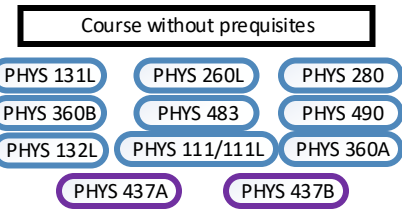

PHYS 263

PHYS 475

PHYS 363 (MATH 228) & (MATH 227/237/247)

PHYS 476 MATH 227/AMATH 231

MATH 228 & (MATH 227/237/247)

PHYS 358

PHYS 359 CHEM 254

PHYS 233/234/CHEM 256/AMATH 373

PHYS 375 2 of PHYS 234/241/242/256/358/263/275/AMATH 271

MATH 128

PHYS 383 PHYS 280/BIOL 280

PHYS 474 PHYS 263/AMATH 261/271

PHYS 380 CHEM 123

PHYS 395 BIOL 112/130/239/CHEM 123/PHYS 280/BIOL 280/PHYS 380

PHYS 396 (PHYS 122/125) & MATH 128 & (PHYS 233/234/256/280/380/AMATH 231/373/CS 473/CHEM 209/356) & (PHYS 224/241/242/252)

LEGEND

— = Prerequisites

- - - = Other prerequisites

- - - = Prerequisites outside of PHYS courses

— = Department consent required

— = Corequisite

— = Stands for "or"

* The "/" between courses stands for "or"

** Associated labs of courses may not be required as part of prerequisite

Note: For courses with MATH 127 as a prerequisite - MATH 137 or 147 will also suffice

Note: For courses with MATH 128 as a prerequisite - MATH 138 or 148 will also suffice