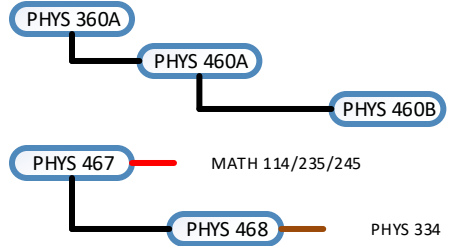

PHYS 375 2 of PHYS 234/241/242/256/358/263/275/AMATH 271

MATH 128

PHYS 383 PHYS 280/BIOL 280

PHYS 474 PHYS 263/AMATH 261/271

PHYS 380 CHEM 123

PHYS 395 BIOL 112/130/239/CHEM 123/PHYS 280/BIOL 280/PHYS 380

PHYS 396 (PHYS 122/125) & MATH 128 & (PHYS 233/234/256/280/380/AMATH 231/373/CS 473/CHEM 209/356) & (PHYS 224/241/242/252)

LEGEND

— = Prerequisites

- - - = Other prerequisites

- - - = Prerequisites outside of PHYS courses

— = Department consent required

— = Corequisite

— = Stands for "or"

* The "/" between courses stands for "or"

** Associated labs of courses may not be required as part of prerequisite

Note: For courses with MATH 127 as a prerequisite - MATH 137 or 147 will also suffice

Note: For courses with MATH 128 as a prerequisite - MATH 138 or 148 will also suffice