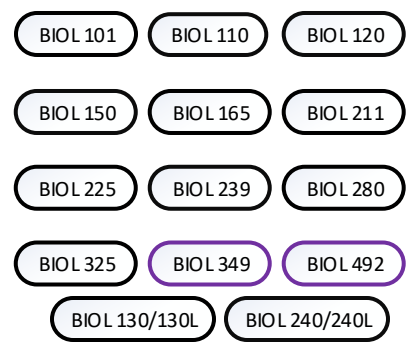

LEGEND

- = Prerequisites
- = Other prerequisites
- = Prerequisites outside of BIOL courses
- = Department consent required
- = Corequisite
- = Stands for "or"

* the "/" between courses stands for "or"

** Associated labs of courses may not be required as part of prerequisite

Field Courses

BIOL 110/120/150/ENVS 200/STAT 202/ENVS 278

Course without prerequisites

Culminate Major Average at least 73%