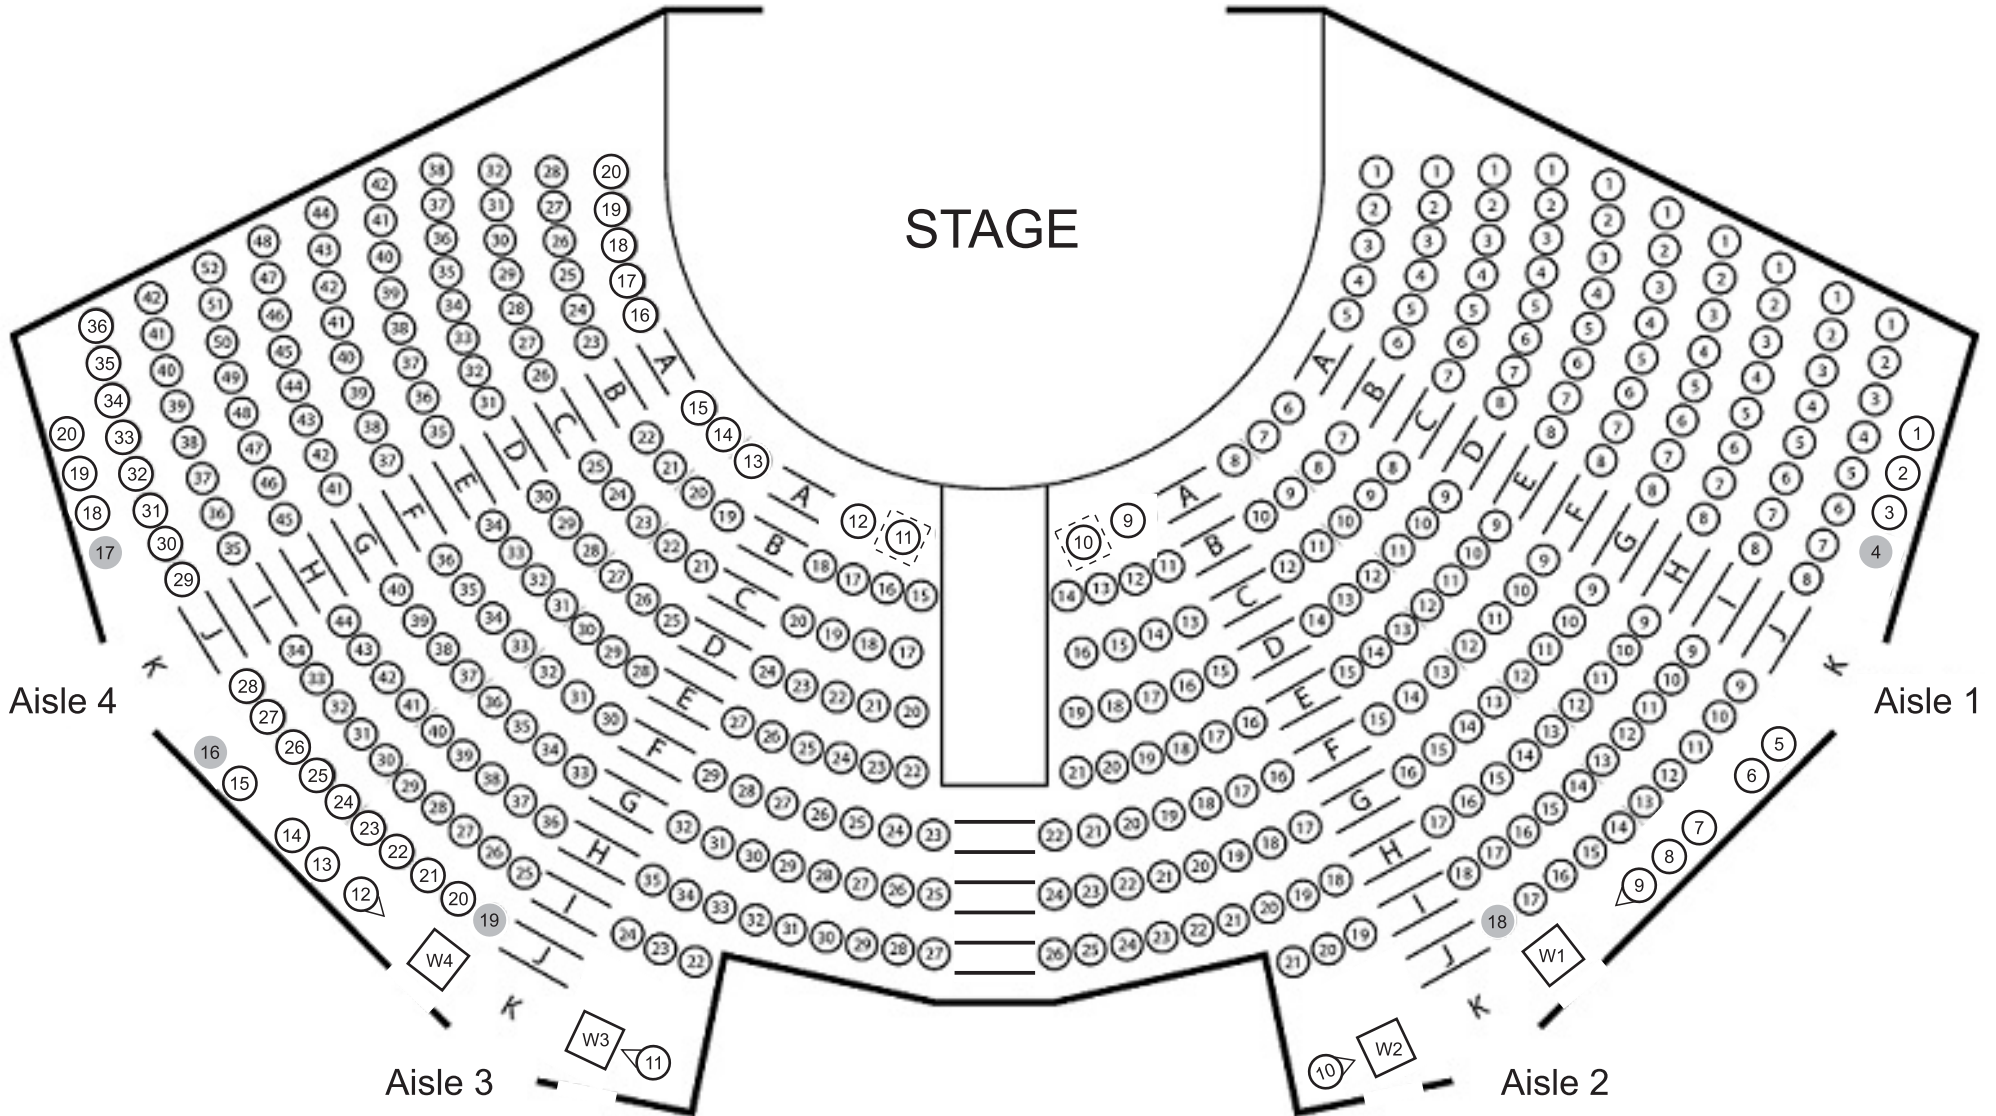

# Theatre of the Arts

402 Seats  
(397 Available for sale)

STAGE

## LEGEND

- ① Standard Seating
- ④ Ushers Only (DO NOT SELL)
- W1 Accessible Seating Area
- ⑩ Can be converted to Accessible Seating Area
- ⑩▶ Companion seat for Accessible Area