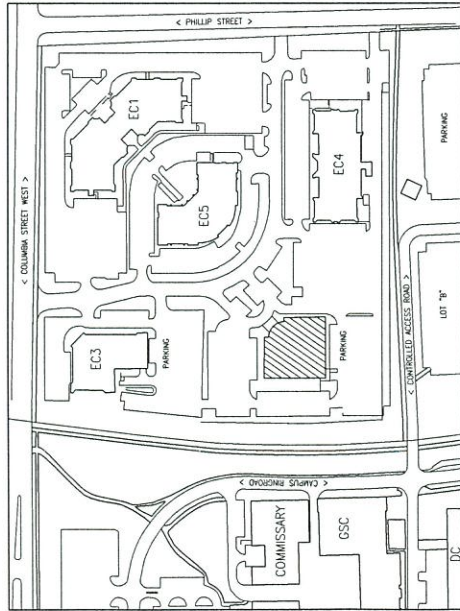

project rooms
 printers
 washrooms,
 kitchen

printer/
 photocopier/
 scanner
 1st-ec2-2128

1st-ec2-2128-a
 printer/
 photocopier/
 scanner

colour
 printer
 1st-ec2-2128-colour
 printer
 1st-ec2-2128

LEGEND
 M - MENS WASHROOM
 W - WOMENS WASHROOM
 ELV - ELEVATOR

SECOND FLOOR PLAN
EAST CAMPUS 2
 BUILDING No. 63
 UNIVERSITY OF WATERLOO
 UPDATED - JUNE 2015