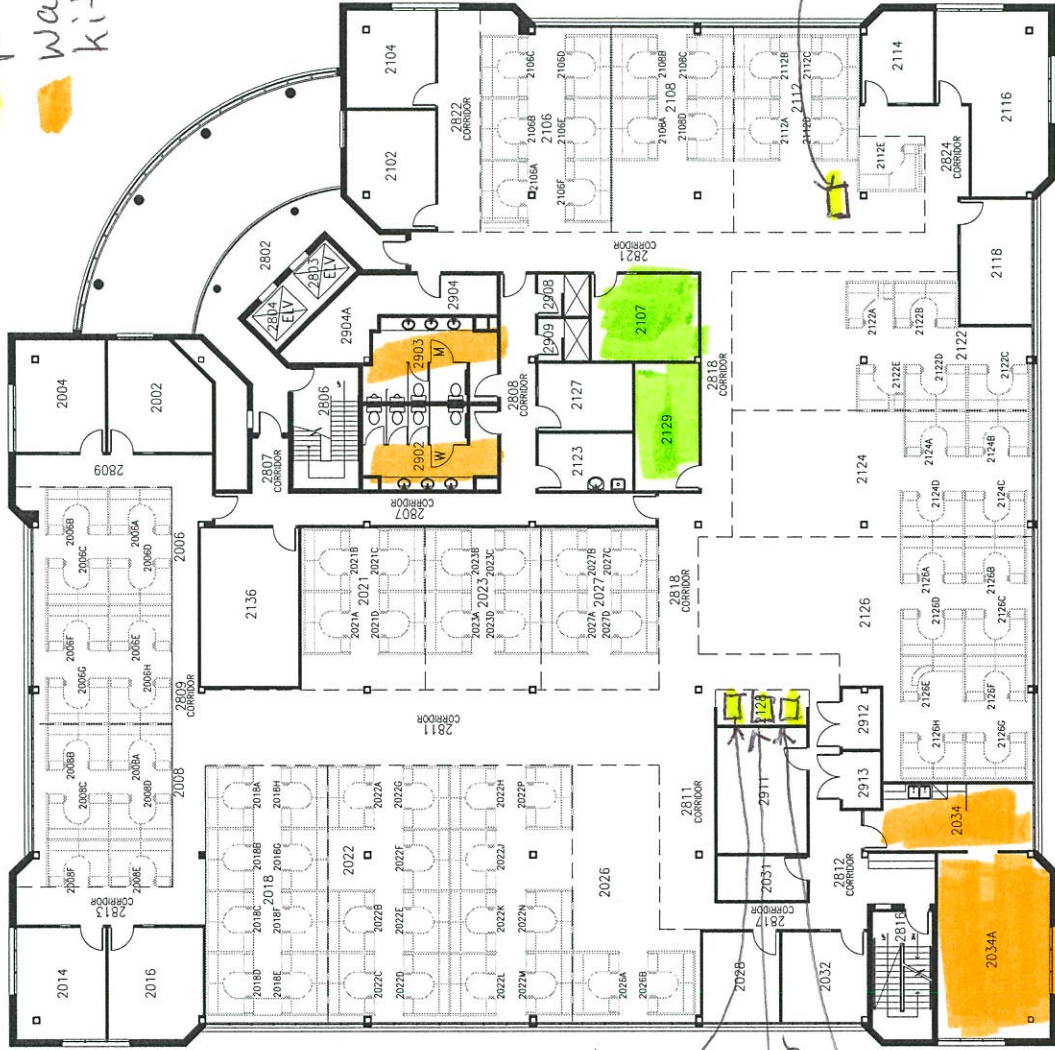

project rooms
 printers
 washrooms,
 kitchen

printer/
 photocopier/
 scanner
 1st-ec2-2128

1st-ec2-2128-a
 printer/
 photocopier/
 scanner

colour
 printer
 1st-ec2-2128-colour
 printer
 1st-ec2-2128

LEGEND
 M - MENS WASHROOM
 W - WOMENS WASHROOM
 ELV - ELEVATOR

SECOND FLOOR PLAN
EAST CAMPUS 2
 BUILDING No. 63
 UNIVERSITY OF WATERLOO
 UPDATED - JUNE 2015